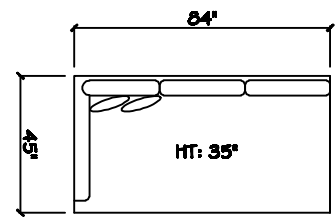

John Michael Designs

1080 Belize

Estate Bench Sofa

Bench Sofa

Bench Love Seat

Chair

Swivel Chair

1 - Arm Estate Bench Sofa (LAF or RAF)

1 - Arm Bench Sofa (LAF or RAF)

1 - Arm Bench Love Seat (LAF or RAF)

1 - Arm Full Bench Tux Sofa (LAF or RAF)

1 - Arm Chair 1/2

Armless Bench Sofa

1 - Arm Chaise (LAF or RAF)

Armless Bench Love Seat

Armless Chair 1/2

Corner

Dimensions are approximate with a variance of 1" to 3"