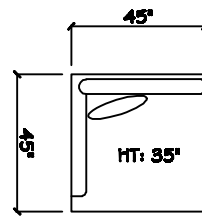

John Michael Designs

1080 Belize

Estate Bench Sofa

Bench Sofa

Bench Love Seat

Chair

Swivel Chair

1 - Arm Estate Bench Sofa (LAF or RAF)

1 - Arm Bench Sofa (LAF or RAF)

1 - Arm Bench Love Seat (LAF or RAF)

1 - Arm Full Bench Tux Sofa (LAF or RAF)

1 - Arm Chair 1/2

Armless Bench Sofa

1 - Arm Chaise (LAF or RAF)

Armless Bench Love Seat

Armless Chair 1/2

Corner

Dimensions are approximate with a variance of 1" to 3"