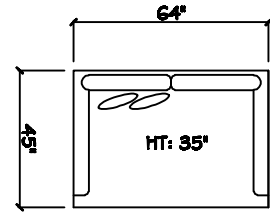

John Michael Designs

1080 Belize

Estate Bench Sofa

Bench Sofa

Bench Love Seat

Chair

Swivel Chair

1 - Arm Estate Bench Sofa (LAF or RAF)

1 - Arm Bench Sofa (LAF or RAF)

1 - Arm Bench Love Seat (LAF or RAF)

1 - Arm Full Bench Tux Sofa (LAF or RAF)

1 - Arm Chair 1/2

Armless Bench Sofa

1 - Arm Chaise (LAF or RAF)

Armless Bench Love Seat

Armless Chair 1/2

Corner

Dimensions are approximate with a variance of 1" to 3"