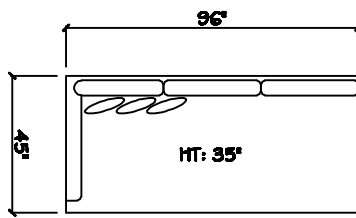

John Michael Designs

1080 Belize

Estate Bench Sofa

Bench Sofa

Bench Love Seat

Chair

Swivel Chair

1 - Arm Estate Bench Sofa (LAF or RAF)

1 - Arm Bench Sofa (LAF or RAF)

1 - Arm Bench Love Seat (LAF or RAF)

1 - Arm Full Bench Tux Sofa (LAF or RAF)

1 - Arm Chair 1/2

Armless Bench Sofa

1 - Arm Chaise (LAF or RAF)

Armless Bench Love Seat

Armless Chair 1/2

Corner

Dimensions are approximate with a variance of 1" to 3"