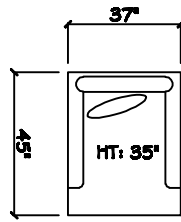

John Michael Designs

1080 Belize

Estate Bench Sofa

Bench Sofa

Bench Love Seat

Chair

Swivel Chair

1 - Arm Estate Bench Sofa (LAF or RAF)

1 - Arm Bench Sofa (LAF or RAF)

1 - Arm Bench Love Seat (LAF or RAF)

1 - Arm Full Bench Tux Sofa (LAF or RAF)

1 - Arm Chair 1/2

Armless Bench Sofa

1 - Arm Chaise (LAF or RAF)

Armless Bench Love Seat

Armless Chair 1/2

Corner

Dimensions are approximate with a variance of 1" to 3"