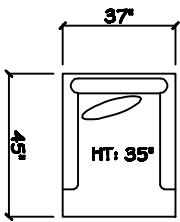

John Michael Designs

1080 Belize

Estate Bench Sofa

Bench Sofa

Bench Love Seat

Chair

Swivel Chair

1 - Arm Estate Bench Sofa (LAF or RAF)

1 - Arm Bench Sofa (LAF or RAF)

1 - Arm Bench Love Seat (LAF or RAF)

1 - Arm Full Bench Tux Sofa (LAF or RAF)

1 - Arm Chair 1/2

Armless Bench Sofa

1 - Arm Chaise (LAF or RAF)

Armless Bench Love Seat

Armless Chair 1/2

Corner

Dimensions are approximate with a variance of 1" to 3"