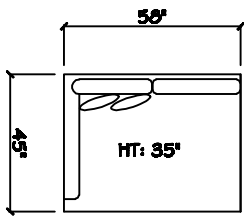

John Michael Designs

1080 Belize

Estate Bench Sofa

Bench Sofa

Bench Love Seat

Chair

Swivel Chair

1 - Arm Estate Bench Sofa (LAF or RAF)

1 - Arm Bench Sofa (LAF or RAF)

1 - Arm Bench Love Seat (LAF or RAF)

1 - Arm Full Bench Tux Sofa (LAF or RAF)

1 - Arm Chair 1/2

Armless Bench Sofa

1 - Arm Chaise (LAF or RAF)

Armless Bench Love Seat

Armless Chair 1/2

Corner

Dimensions are approximate with a variance of 1" to 3"