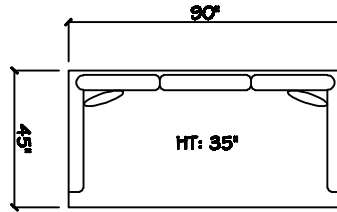

John Michael Designs

1080 Belize

Estate Bench Sofa

Bench Sofa

Bench Love Seat

Chair

Swivel Chair

1 - Arm Estate Bench Sofa (LAF or RAF)

1 - Arm Bench Sofa (LAF or RAF)

1 - Arm Bench Love Seat (LAF or RAF)

1 - Arm Full Bench Tux Sofa (LAF or RAF)

1 - Arm Chair 1/2

Armless Bench Sofa

1 - Arm Chaise (LAF or RAF)

Armless Bench Love Seat

Armless Chair 1/2

Corner

Dimensions are approximate with a variance of 1" to 3"