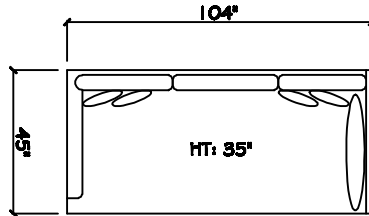

John Michael Designs

I 280 Puglia

Estate Bench Sofa

Bench Sofa

Bench Love Seat

Chair 1/2

Swivel Chair 1/2

1 - Arm Estate Bench Sofa (LAF or RAF)

1 - Arm Bench Sofa (LAF or RAF)

1 - Arm Bench Love Seat (LAF or RAF)

1 - Arm Full Bench Tux Sofa (LAF or RAF)

1 - Arm Chair 1/2

Armless Bench Sofa

1 - Arm Chaise (LAF or RAF)

1 - Arm XL Chaise (LAF or RAF)

Armless Bench Love Seat

Armless Chair 1/2

Corner

Dimensions are approximate with a variance of 1" to 3"