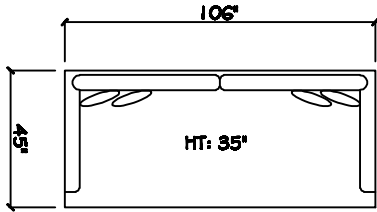

John Michael Designs

I 280 Puglia

Estate Bench Sofa

Bench Sofa

Bench Love Seat

Chair 1/2

Swivel Chair 1/2

1 - Arm Estate Bench Sofa (LAF or RAF)

1 - Arm Bench Sofa (LAF or RAF)

1 - Arm Bench Love Seat (LAF or RAF)

1 - Arm Full Bench Tux Sofa (LAF or RAF)

1 - Arm Chair 1/2

Armless Bench Sofa

1 - Arm Chaise (LAF or RAF)

1 - Arm XL Chaise (LAF or RAF)

Armless Bench Love Seat

Armless Chair 1/2

Corner

Dimensions are approximate with a variance of 1" to 3"