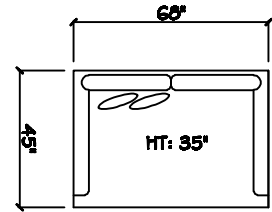

John Michael Designs

I 280 Puglia

Estate Bench Sofa

Bench Sofa

Bench Love Seat

Chair 1/2

Swivel Chair 1/2

1 - Arm Estate Bench Sofa (LAF or RAF)

1 - Arm Bench Sofa (LAF or RAF)

1 - Arm Bench Love Seat (LAF or RAF)

1 - Arm Full Bench Tux Sofa (LAF or RAF)

1 - Arm Chair 1/2

Armless Bench Sofa

1 - Arm Chaise (LAF or RAF)

1 - Arm XL Chaise (LAF or RAF)

Armless Bench Love Seat

Armless Chair 1/2

Corner

Dimensions are approximate with a variance of 1" to 3"