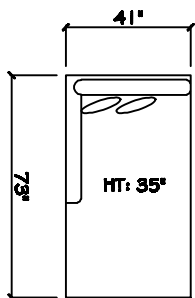

1 - Arm Bench Sofa (LAF or RAF)

1 - Arm Bench Love Seat (LAF or RAF)

1 - Arm Full Bench Tux Sofa (LAF or RAF)

1 - Arm Chair 1/2

Armless Bench Sofa

1 - Arm Chaise (LAF or RAF)

1 - Arm XL Chaise (LAF or RAF)

Armless Bench Love Seat

Armless Chair 1/2

Corner

Dimensions are approximate with a variance of 1" to 3"