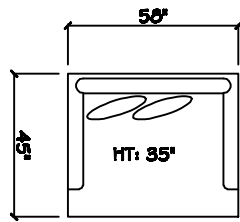

John Michael Designs

I 280 Puglia

Estate Bench Sofa

Bench Sofa

Bench Love Seat

Chair 1/2

Swivel Chair 1/2

1 - Arm Estate Bench Sofa (LAF or RAF)

1 - Arm Bench Sofa (LAF or RAF)

1 - Arm Bench Love Seat (LAF or RAF)

1 - Arm Full Bench Tux Sofa (LAF or RAF)

1 - Arm Chair 1/2

Armless Bench Sofa

1 - Arm Chaise (LAF or RAF)

1 - Arm XL Chaise (LAF or RAF)

Armless Bench Love Seat

Armless Chair 1/2

Corner

Dimensions are approximate with a variance of 1" to 3"