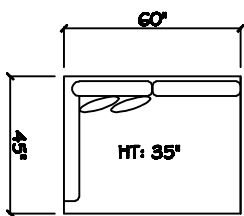

John Michael Designs

I 280 Puglia

Estate Bench Sofa

Bench Sofa

Bench Love Seat

Chair 1/2

Swivel Chair 1/2

1 - Arm Estate Bench Sofa (LAF or RAF)

1 - Arm Bench Sofa (LAF or RAF)

1 - Arm Bench Love Seat (LAF or RAF)

1 - Arm Full Bench Tux Sofa (LAF or RAF)

1 - Arm Chair 1/2

Armless Bench Sofa

1 - Arm Chaise (LAF or RAF)

1 - Arm XL Chaise (LAF or RAF)

Armless Bench Love Seat

Armless Chair 1/2

Corner

Dimensions are approximate with a variance of 1" to 3"