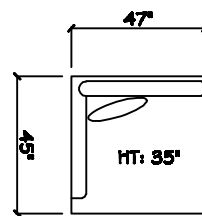

John Michael Designs

I 280 Puglia

Estate Bench Sofa

Bench Sofa

Bench Love Seat

Chair 1/2

Swivel Chair 1/2

1 - Arm Estate Bench Sofa (LAF or RAF)

1 - Arm Bench Sofa (LAF or RAF)

1 - Arm Bench Love Seat (LAF or RAF)

1 - Arm Full Bench Tux Sofa (LAF or RAF)

1 - Arm Chair 1/2

Armless Bench Sofa

1 - Arm Chaise (LAF or RAF)

1 - Arm XL Chaise (LAF or RAF)

Armless Bench Love Seat

Armless Chair 1/2

Corner

Dimensions are approximate with a variance of 1" to 3"