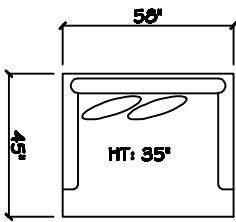

John Michael Designs

I 280 Puglia

Estate Bench Sofa

Bench Sofa

Bench Love Seat

Chair 1/2

Swivel Chair 1/2

1 - Arm Estate Bench Sofa (LAF or RAF)

1 - Arm Bench Sofa (LAF or RAF)

1 - Arm Bench Love Seat (LAF or RAF)

1 - Arm Full Bench Tux Sofa (LAF or RAF)

1 - Arm Chair 1/2

Armless Bench Sofa

1 - Arm Chaise (LAF or RAF)

1 - Arm XL Chaise (LAF or RAF)

Armless Bench Love Seat

Armless Chair 1/2

Corner

Dimensions are approximate with a variance of 1" to 3"