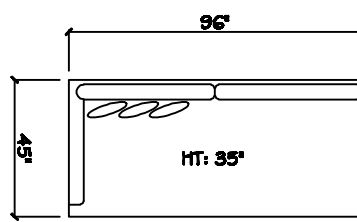

John Michael Designs

I 280 Puglia

Estate Bench Sofa

Bench Sofa

Bench Love Seat

Chair 1/2

Swivel Chair 1/2

1 - Arm Estate Bench Sofa (LAF or RAF)

1 - Arm Bench Sofa (LAF or RAF)

1 - Arm Bench Love Seat (LAF or RAF)

1 - Arm Full Bench Tux Sofa (LAF or RAF)

1 - Arm Chair 1/2

Armless Bench Sofa

1 - Arm Chaise (LAF or RAF)

1 - Arm XL Chaise (LAF or RAF)

Armless Bench Love Seat

Armless Chair 1/2

Corner

Dimensions are approximate with a variance of 1" to 3"