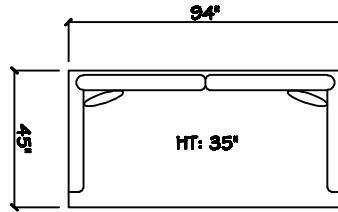

John Michael Designs

I 280 Puglia

Estate Bench Sofa

Bench Sofa

Bench Love Seat

Chair 1/2

Swivel Chair 1/2

1 - Arm Estate Bench Sofa (LAF or RAF)

1 - Arm Bench Sofa (LAF or RAF)

1 - Arm Bench Love Seat (LAF or RAF)

1 - Arm Full Bench Tux Sofa (LAF or RAF)

1 - Arm Chair 1/2

Armless Bench Sofa

1 - Arm Chaise (LAF or RAF)

1 - Arm XL Chaise (LAF or RAF)

Armless Bench Love Seat

Armless Chair 1/2

Corner

Dimensions are approximate with a variance of 1" to 3"