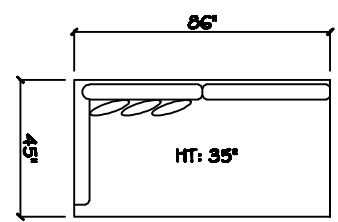

John Michael Designs

I 280 Puglia

Estate Bench Sofa

Bench Sofa

Bench Love Seat

Chair 1/2

Swivel Chair 1/2

1 - Arm Estate Bench Sofa (LAF or RAF)

1 - Arm Bench Sofa (LAF or RAF)

1 - Arm Bench Love Seat (LAF or RAF)

1 - Arm Full Bench Tux Sofa (LAF or RAF)

1 - Arm Chair 1/2

Armless Bench Sofa

1 - Arm Chaise (LAF or RAF)

1 - Arm XL Chaise (LAF or RAF)

Armless Bench Love Seat

Armless Chair 1/2

Corner

Dimensions are approximate with a variance of 1" to 3"