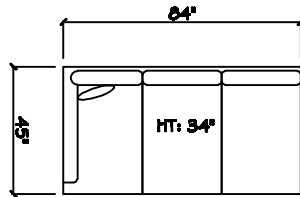

Tuxedo Sofa (LAF or RAF)

1 - Arm Estate Sofa (LAF or RAF)

1 - Arm Chair (LAF or RAF)

1 - Arm Sofa (LAF or RAF)

1 - Arm Love Seat (LAF or RAF)

1 - Arm Chair (LAF or RAF)

Armless Sofa

62" Armless Sofa

Armless Love Seat

Armless Chair

Corner

Dimensions are approximate with a variance of 1" to 3"