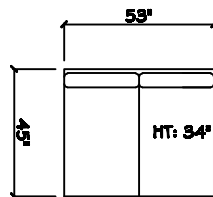

Tuxedo Sofa (LAF or RAF)

1 - Arm Estate Sofa (LAF or RAF)

1 - Arm Chair (LAF or RAF)

1 - Arm Sofa (LAF or RAF)

1 - Arm Love Seat (LAF or RAF)

1 - Arm Chair (LAF or RAF)

Armless Sofa

62" Armless Sofa

Armless Love Seat

Armless Chair

Corner

Dimensions are approximate with a variance of 1" to 3"