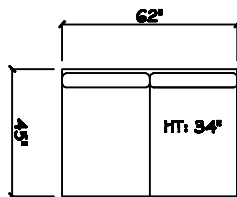

Tuxedo Sofa (LAF or RAF)

1 - Arm Estate Sofa (LAF or RAF)

1 - Arm Chair (LAF or RAF)

1 - Arm Sofa (LAF or RAF)

1 - Arm Love Seat (LAF or RAF)

1 - Arm Chair (LAF or RAF)

Armless Sofa

62" Armless Sofa

Armless Love Seat

Armless Chair

Corner

Dimensions are approximate with a variance of 1" to 3"