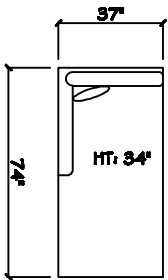

Tuxedo Sofa (LAF or RAF)

1 - Arm Estate Sofa (LAF or RAF)

1 - Arm Chair (LAF or RAF)

1 - Arm Sofa (LAF or RAF)

1 - Arm Love Seat (LAF or RAF)

1 - Arm Chair (LAF or RAF)

Armless Sofa

62" Armless Sofa

Armless Love Seat

Armless Chair

Corner

Dimensions are approximate with a variance of 1" to 3"