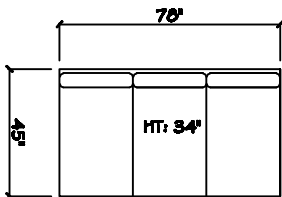

Tuxedo Sofa (LAF or RAF)

1 - Arm Estate Sofa (LAF or RAF)

1 - Arm Chair (LAF or RAF)

1 - Arm Sofa (LAF or RAF)

1 - Arm Love Seat (LAF or RAF)

1 - Arm Chair (LAF or RAF)

Armless Sofa

62" Armless Sofa

Armless Love Seat

Armless Chair

Corner

Dimensions are approximate with a variance of 1" to 3"