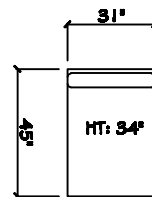

Tuxedo Sofa (LAF or RAF)

1 - Arm Estate Sofa (LAF or RAF)

1 - Arm Chair (LAF or RAF)

1 - Arm Sofa (LAF or RAF)

1 - Arm Love Seat (LAF or RAF)

1 - Arm Chair (LAF or RAF)

Armless Sofa

62" Armless Sofa

Armless Love Seat

Armless Chair

Corner

Dimensions are approximate with a variance of 1" to 3"