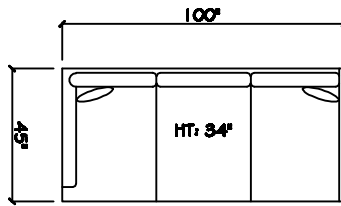

Tuxedo Sofa (LAF or RAF)

1 - Arm Estate Sofa (LAF or RAF)

1 - Arm Chair (LAF or RAF)

1 - Arm Sofa (LAF or RAF)

1 - Arm Love Seat (LAF or RAF)

1 - Arm Chair (LAF or RAF)

Armless Sofa

62" Armless Sofa

Armless Love Seat

Armless Chair

Corner

Dimensions are approximate with a variance of 1" to 3"