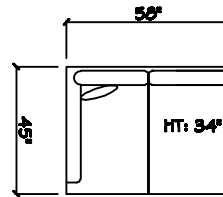

Tuxedo Sofa (LAF or RAF)

1 - Arm Estate Sofa (LAF or RAF)

1 - Arm Chair (LAF or RAF)

1 - Arm Sofa (LAF or RAF)

1 - Arm Love Seat (LAF or RAF)

1 - Arm Chair (LAF or RAF)

Armless Sofa

62" Armless Sofa

Armless Love Seat

Armless Chair

Corner

Dimensions are approximate with a variance of 1" to 3"