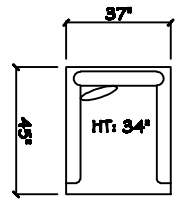

John Michael Designs

1300 SERIES

Chair

Dimensions are approximate with a variance of 1" to 3"