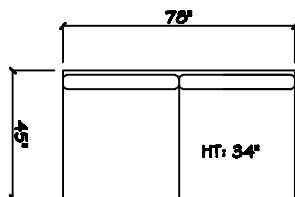

1 - Arm Bench Tuft Sofa 2 Cushion (LAF or RAF)

1 - Arm Estate Sofa 2 Cushion (LAF or RAF)

1 - Arm Sofa 2 Cushion (LAF or RAF)

1 - Arm Bench Loveseat 1 Cushion (LAF or RAF)

1 - Arm Chair 1/2

1 - Arm Chair (LAF or RAF)

Armless Sofa 2 Cushion

Armless Bench Love Seat

Armless Chair 1/2

Corner

Dimensions are approximate with a variance of 1" to 3"
 Height measured to top of the wing 35" - AH 23.5" - AW 5" 32.5" floor to top rail