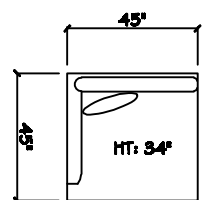

1 - Arm Bench Tuft Sofa 2 Cushion (LAF or RAF)

1 - Arm Estate Sofa 2 Cushion (LAF or RAF)

1 - Arm Sofa 2 Cushion (LAF or RAF)

1 - Arm Bench Loveseat 1 Cushion (LAF or RAF)

1 - Arm Chair 1/2

1 - Arm Chair (LAF or RAF)

Armless Sofa 2 Cushion

Armless Bench Love Seat

Armless Chair 1/2

Corner

Dimensions are approximate with a variance of 1" to 3"
 Height measured to top of the wing 35" - AH 23.5" - AW 5" 32.5" floor to top rail