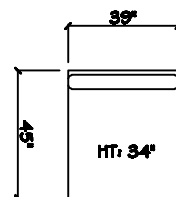

1 - Arm Bench Tuft Sofa 2 Cushion (LAF or RAF)

1 - Arm Estate Sofa 2 Cushion (LAF or RAF)

1 - Arm Sofa 2 Cushion (LAF or RAF)

1 - Arm Bench Loveseat 1 Cushion (LAF or RAF)

1 - Arm Chair 1/2

1 - Arm Chair (LAF or RAF)

Armless Sofa 2 Cushion

Armless Bench Love Seat

Armless Chair 1/2

Corner

Dimensions are approximate with a variance of 1" to 3"
 Height measured to top of the wing 35" - AH 23.5" - AW 5" 32.5" floor to top rail