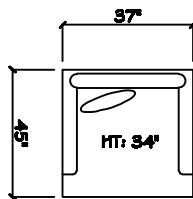

John Michael Designs

1350 SERIES

10 Ft. 2 Cushion Sofa

Estate Sofa 2 Cushion

Sofa 2 Cushion

Bench Loveseat 1 Cushion

Chair

Chair Swivel

1 - Arm Bench Tuft Sofa 2 Cushion (LAF or RAF)

1 - Arm Estate Sofa 2 Cushion (LAF or RAF)

1 - Arm Sofa 2 Cushion (LAF or RAF)

1 - Arm Bench Loveseat 1 Cushion (LAF or RAF)

1 - Arm Chair 1/2

1 - Arm Chair (LAF or RAF)

Armless Sofa 2 Cushion

Armless Bench Love Seat

Armless Chair 1/2

Corner

Dimensions are approximate with a variance of 1" to 3"
 Height measured to top of the wing 35" - AH 23.5" - AW 5" 32.5" floor to top rail