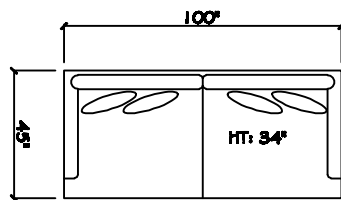

John Michael Designs

1350 SERIES

10 Ft. 2 Cushion Sofa

Estate Sofa 2 Cushion

Sofa 2 Cushion

Bench Loveseat 1 Cushion

Chair

Chair Swivel

1 - Arm Bench Tuft Sofa 2 Cushion (LAF or RAF)

1 - Arm Estate Sofa 2 Cushion (LAF or RAF)

1 - Arm Sofa 2 Cushion (LAF or RAF)

1 - Arm Bench Loveseat 1 Cushion (LAF or RAF)

1 - Arm Chair 1/2

1 - Arm Chair (LAF or RAF)

Armless Sofa 2 Cushion

Armless Bench Love Seat

Armless Chair 1/2

Corner

Dimensions are approximate with a variance of 1" to 3"
 Height measured to top of the wing 35" - AH 23.5" - AW 5" 32.5" floor to top rail