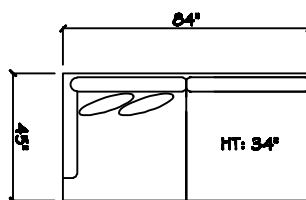

John Michael Designs

1350 SERIES

10 Ft. 2 Cushion Sofa

Estate Sofa 2 Cushion

Sofa 2 Cushion

Bench Loveseat 1 Cushion

Chair

Chair Swivel

1 - Arm Bench Tuft Sofa 2 Cushion (LAF or RAF)

1 - Arm Estate Sofa 2 Cushion (LAF or RAF)

1 - Arm Sofa 2 Cushion (LAF or RAF)

1 - Arm Bench Loveseat 1 Cushion (LAF or RAF)

1 - Arm Chair 1/2

1 - Arm Chair (LAF or RAF)

Armless Sofa 2 Cushion

Armless Bench Love Seat

Armless Chair 1/2

Corner

Dimensions are approximate with a variance of 1" to 3"
 Height measured to top of the wing 35" - AH 23.5" - AW 5" 32.5" floor to top rail