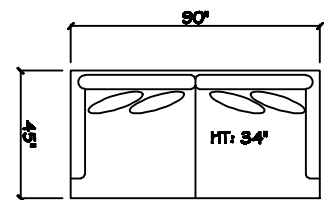

John Michael Designs

1350 SERIES

10 Ft. 2 Cushion Sofa

Estate Sofa 2 Cushion

Sofa 2 Cushion

Bench Loveseat 1 Cushion

Chair

Chair Swivel

1 - Arm Bench Tuft Sofa 2 Cushion (LAF or RAF)

1 - Arm Estate Sofa 2 Cushion (LAF or RAF)

1 - Arm Sofa 2 Cushion (LAF or RAF)

1 - Arm Bench Loveseat 1 Cushion (LAF or RAF)

1 - Arm Chair 1/2

1 - Arm Chair (LAF or RAF)

Armless Sofa 2 Cushion

Armless Bench Love Seat

Armless Chair 1/2

Corner

Dimensions are approximate with a variance of 1" to 3"
 Height measured to top of the wing 35" - AH 23.5" - AW 5" 32.5" floor to top rail