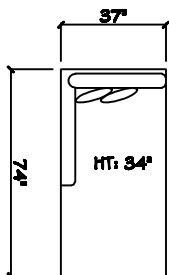

1 - Arm Bench Tuft Sofa 2 Cushion (LAF or RAF)

1 - Arm Estate Sofa 2 Cushion (LAF or RAF)

1 - Arm Sofa 2 Cushion (LAF or RAF)

1 - Arm Bench Loveseat 1 Cushion (LAF or RAF)

1 - Arm Chair 1/2

1 - Arm Chair (LAF or RAF)

Armless Sofa 2 Cushion

Armless Bench Love Seat

Armless Chair 1/2

Corner

Dimensions are approximate with a variance of 1" to 3"
 Height measured to top of the wing 35" - AH 23.5" - AW 5" 32.5" floor to top rail