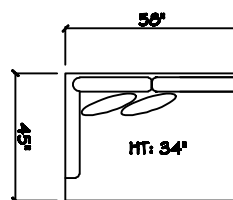

John Michael Designs

1350 SERIES

10 Ft. 2 Cushion Sofa

Estate Sofa 2 Cushion

Sofa 2 Cushion

Bench Loveseat 1 Cushion

Chair

Chair Swivel

1 - Arm Bench Tuft Sofa 2 Cushion (LAF or RAF)

1 - Arm Estate Sofa 2 Cushion (LAF or RAF)

1 - Arm Sofa 2 Cushion (LAF or RAF)

1 - Arm Bench Loveseat 1 Cushion (LAF or RAF)

1 - Arm Chair 1/2

1 - Arm Chair (LAF or RAF)

Armless Sofa 2 Cushion

Armless Bench Love Seat

Armless Chair 1/2

Corner

Dimensions are approximate with a variance of 1" to 3"
 Height measured to top of the wing 35" - AH 23.5" - AW 5" 32.5" floor to top rail