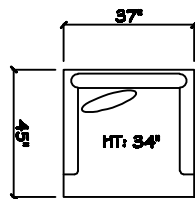

John Michael Designs

1350 SERIES

10 Ft. 2 Cushion Sofa

Estate Sofa 2 Cushion

Sofa 2 Cushion

Bench Loveseat 1 Cushion

Chair

Chair Swivel

1 - Arm Bench Tuft Sofa 2 Cushion (LAF or RAF)

1 - Arm Estate Sofa 2 Cushion (LAF or RAF)

1 - Arm Sofa 2 Cushion (LAF or RAF)

1 - Arm Bench Loveseat 1 Cushion (LAF or RAF)

1 - Arm Chair 1/2

1 - Arm Chair (LAF or RAF)

Armless Sofa 2 Cushion

Armless Bench Love Seat

Armless Chair 1/2

Corner

Dimensions are approximate with a variance of 1" to 3"
 Height measured to top of the wing 35" - AH 23.5" - AW 5" 32.5" floor to top rail