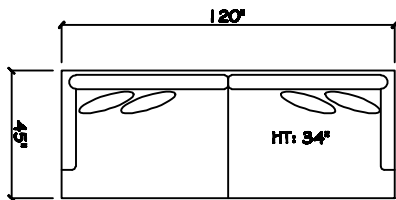

John Michael Designs

1350 SERIES

10 Ft. 2 Cushion Sofa

Estate Sofa 2 Cushion

Sofa 2 Cushion

Bench Loveseat 1 Cushion

Chair

Chair Swivel

1 - Arm Bench Tuft Sofa 2 Cushion (LAF or RAF)

1 - Arm Estate Sofa 2 Cushion (LAF or RAF)

1 - Arm Sofa 2 Cushion (LAF or RAF)

1 - Arm Bench Loveseat 1 Cushion (LAF or RAF)

1 - Arm Chair 1/2

1 - Arm Chair (LAF or RAF)

Armless Sofa 2 Cushion

Armless Bench Love Seat

Armless Chair 1/2

Corner

Dimensions are approximate with a variance of 1" to 3"
 Height measured to top of the wing 35" - AH 23.5" - AW 5" 32.5" floor to top rail