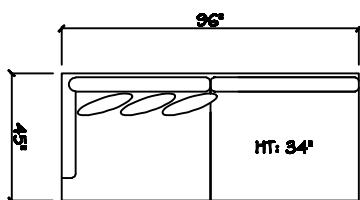

John Michael Designs

1350 SERIES

10 Ft. 2 Cushion Sofa

Estate Sofa 2 Cushion

Sofa 2 Cushion

Bench Loveseat 1 Cushion

Chair

Chair Swivel

1 - Arm Bench Tuft Sofa 2 Cushion (LAF or RAF)

1 - Arm Estate Sofa 2 Cushion (LAF or RAF)

1 - Arm Sofa 2 Cushion (LAF or RAF)

1 - Arm Bench Loveseat 1 Cushion (LAF or RAF)

1 - Arm Chair 1/2

1 - Arm Chair (LAF or RAF)

Armless Sofa 2 Cushion

Armless Bench Love Seat

Armless Chair 1/2

Corner

Dimensions are approximate with a variance of 1" to 3"
 Height measured to top of the wing 35" - AH 23.5" - AW 5" 32.5" floor to top rail