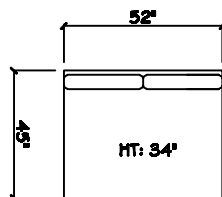

1 - Arm Bench Tuft Sofa 2 Cushion (LAF or RAF)

1 - Arm Estate Sofa 2 Cushion (LAF or RAF)

1 - Arm Sofa 2 Cushion (LAF or RAF)

1 - Arm Bench Loveseat 1 Cushion (LAF or RAF)

1 - Arm Chair 1/2

1 - Arm Chair (LAF or RAF)

Armless Sofa 2 Cushion

Armless Bench Love Seat

Armless Chair 1/2

Corner

Dimensions are approximate with a variance of 1" to 3"
 Height measured to top of the wing 35" - AH 23.5" - AW 5" 32.5" floor to top rail