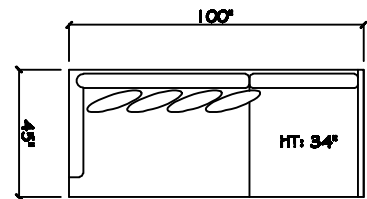

John Michael Designs

1350 SERIES

10 Ft. 2 Cushion Sofa

Estate Sofa 2 Cushion

Sofa 2 Cushion

Bench Loveseat 1 Cushion

Chair

Chair Swivel

1 - Arm Bench Tuft Sofa 2 Cushion (LAF or RAF)

1 - Arm Estate Sofa 2 Cushion (LAF or RAF)

1 - Arm Sofa 2 Cushion (LAF or RAF)

1 - Arm Bench Loveseat 1 Cushion (LAF or RAF)

1 - Arm Chair 1/2

1 - Arm Chair (LAF or RAF)

Armless Sofa 2 Cushion

Armless Bench Love Seat

Armless Chair 1/2

Corner

Dimensions are approximate with a variance of 1" to 3"
 Height measured to top of the wing 35" - AH 23.5" - AW 5" 32.5" floor to top rail