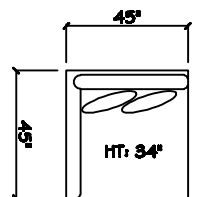

1 - Arm Bench Tuft Sofa 2 Cushion (LAF or RAF)

1 - Arm Estate Sofa 2 Cushion (LAF or RAF)

1 - Arm Sofa 2 Cushion (LAF or RAF)

1 - Arm Bench Loveseat 1 Cushion (LAF or RAF)

1 - Arm Chair 1/2

1 - Arm Chair (LAF or RAF)

Armless Sofa 2 Cushion

Armless Bench Love Seat

Armless Chair 1/2

Corner

Dimensions are approximate with a variance of 1" to 3"
 Height measured to top of the wing 35" - AH 23.5" - AW 5" 32.5" floor to top rail