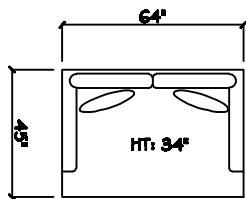

John Michael Designs

1350 SERIES

10 Ft. 2 Cushion Sofa

Estate Sofa 2 Cushion

Sofa 2 Cushion

Bench Loveseat 1 Cushion

Chair

Chair Swivel

1 - Arm Bench Tuft Sofa 2 Cushion (LAF or RAF)

1 - Arm Estate Sofa 2 Cushion (LAF or RAF)

1 - Arm Sofa 2 Cushion (LAF or RAF)

1 - Arm Bench Loveseat 1 Cushion (LAF or RAF)

1 - Arm Chair 1/2

1 - Arm Chair (LAF or RAF)

Armless Sofa 2 Cushion

Armless Bench Love Seat

Armless Chair 1/2

Corner

Dimensions are approximate with a variance of 1" to 3"
 Height measured to top of the wing 35" - AH 23.5" - AW 5" 32.5" floor to top rail