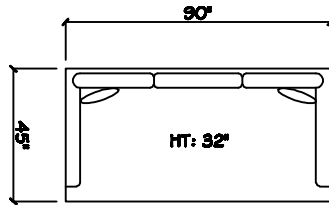

John Michael
Designs

1380 Commerce

Estate Bench Sofa

Bench Sofa

Bench Love Seat (LAF or RAF)

Chair

Swivel Chair

1 - Arm Estate Bench Sofa (LAF or RAF)

1 - Arm Bench Sofa (LAF or RAF)

1 - Arm Bench Love Seat (LAF or RAF)

1 - Arm Chair 1/2

1 - Arm Full Bench Tufted Sofa (LAF or RAF)

Armless Bench Sofa

1 - Arm Chaise (LAF or RAF)

Armless Bench Love Seat

Armless Chair 1/2

Corner

Dimensions are approximate with a variance of 1" to 3"