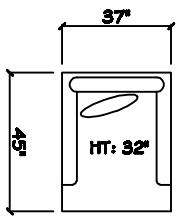

John Michael
Designs

1380 Commerce

Estate Bench Sofa

Bench Sofa

Bench Love Seat (LAF or RAF)

Chair

Swivel Chair

1 - Arm Estate Bench Sofa (LAF or RAF)

1 - Arm Bench Sofa (LAF or RAF)

1 - Arm Bench Love Seat (LAF or RAF)

1 - Arm Chair 1/2

1 - Arm Full Bench Tufted Sofa (LAF or RAF)

Armless Bench Sofa

1 - Arm Chaise (LAF or RAF)

Armless Bench Love Seat

Armless Chair 1/2

Corner

Dimensions are approximate with a variance of 1" to 3"