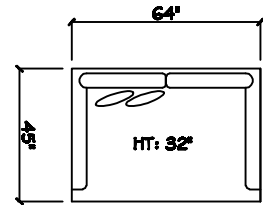

John Michael
Designs

1380 Commerce

Estate Bench Sofa

Bench Sofa

Bench Love Seat (LAF or RAF)

Chair

Swivel Chair

1 - Arm Estate Bench Sofa (LAF or RAF)

1 - Arm Bench Sofa (LAF or RAF)

1 - Arm Bench Love Seat (LAF or RAF)

1 - Arm Chair 1/2

1 - Arm Full Bench Tufted Sofa (LAF or RAF)

Armless Bench Sofa

1 - Arm Chaise (LAF or RAF)

Armless Bench Love Seat

Armless Chair 1/2

Corner

Dimensions are approximate with a variance of 1" to 3"