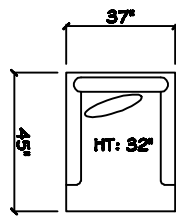

John Michael
Designs

1380 Commerce

Estate Bench Sofa

Bench Sofa

Bench Love Seat (LAF or RAF)

Chair

Swivel Chair

1 - Arm Estate Bench Sofa (LAF or RAF)

1 - Arm Bench Sofa (LAF or RAF)

1 - Arm Bench Love Seat (LAF or RAF)

1 - Arm Chair 1/2

1 - Arm Full Bench Tufted Sofa (LAF or RAF)

Armless Bench Sofa

1 - Arm Chaise (LAF or RAF)

Armless Bench Love Seat

Armless Chair 1/2

Corner

Dimensions are approximate with a variance of 1" to 3"