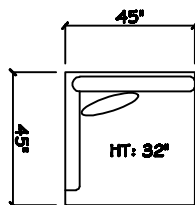

John Michael
Designs

1380 Commerce

Estate Bench Sofa

Bench Sofa

Bench Love Seat (LAF or RAF)

Chair

Swivel Chair

1 - Arm Estate Bench Sofa (LAF or RAF)

1 - Arm Bench Sofa (LAF or RAF)

1 - Arm Bench Love Seat (LAF or RAF)

1 - Arm Chair 1/2

1 - Arm Full Bench Tufted Sofa (LAF or RAF)

Armless Bench Sofa

1 - Arm Chaise (LAF or RAF)

Armless Bench Love Seat

Armless Chair 1/2

Corner

Dimensions are approximate with a variance of 1" to 3"