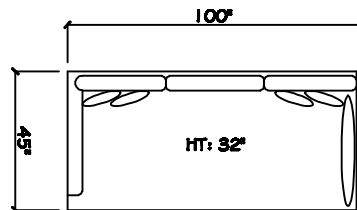

John Michael
Designs

1380 Commerce

Estate Bench Sofa

Bench Sofa

Bench Love Seat (LAF or RAF)

Chair

Swivel Chair

1 - Arm Estate Bench Sofa (LAF or RAF)

1 - Arm Bench Sofa (LAF or RAF)

1 - Arm Bench Love Seat (LAF or RAF)

1 - Arm Chair 1/2

1 - Arm Full Bench Tufted Sofa (LAF or RAF)

Armless Bench Sofa

1 - Arm Chaise (LAF or RAF)

Armless Bench Love Seat

Armless Chair 1/2

Corner

Dimensions are approximate with a variance of 1" to 3"