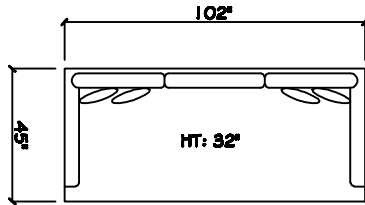

John Michael
Designs

1380 Commerce

Estate Bench Sofa

Bench Sofa

Bench Love Seat (LAF or RAF)

Chair

Swivel Chair

1 - Arm Estate Bench Sofa (LAF or RAF)

1 - Arm Bench Sofa (LAF or RAF)

1 - Arm Bench Love Seat (LAF or RAF)

1 - Arm Chair 1/2

1 - Arm Full Bench Tufted Sofa (LAF or RAF)

Armless Bench Sofa

1 - Arm Chaise (LAF or RAF)

Armless Bench Love Seat

Armless Chair 1/2

Corner

Dimensions are approximate with a variance of 1" to 3"