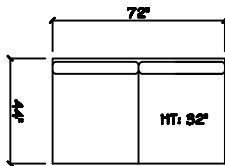

Swivel Chair 1/2

1 - Arm Tux Sofa (LAF or RAF)

1 - Arm Estate Sofa (LAF or RAF)

1 - Arm Apt Sofa (LAF or RAF)

1 - Arm Love Seat

1 - Arm Chair 1/2

Armless Sofa

Armless Loveseat

Armless Chair 1/2

1 - Arm Chaise (LAF or RAF)

Corner

Cuddle Corner

Dimensions are approximate with a variance of 1" to 3"