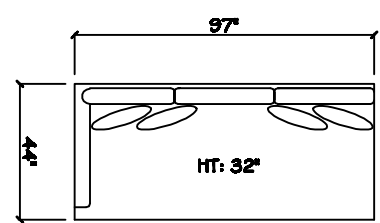

John Michael  
Designs

I 680 Barbados

Estate Bench Sofa

Denise Sofa

Apt Bench Sofa

Chair 1/2

Swivel Chair 1/2

1 - Arm Full Bench Tuft Sofa (LAF or RAF)

1 - Arm Estate Bench Sofa (LAF or RAF)

1 - Arm Apt Bench Sofa (LAF or RAF)

1 - Arm Bench Sofa (LAF or RAF)

Armless Bench Sofa

1 - Arm Chaise (LAF or RAF)

Armless Chair 1/2

Corner

Cuddle Corner

Dimensions are approximate with a variance of 1" to 3"