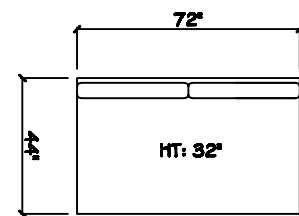

Armless Bench Sofa