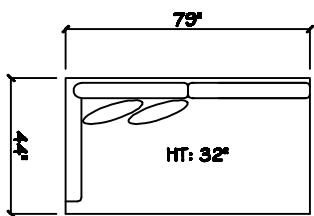

John Michael  
Designs

I 680 Barbados

Estate Bench Sofa

Denise Sofa

Apt Bench Sofa

Chair 1/2

Swivel Chair 1/2

1 - Arm Full Bench Tuft Sofa (LAF or RAF)

1 - Arm Estate Bench Sofa (LAF or RAF)

1 - Arm Apt Bench Sofa (LAF or RAF)

1 - Arm Bench Sofa (LAF or RAF)

Armless Bench Sofa

1 - Arm Chaise (LAF or RAF)

Armless Chair 1/2

Corner

Cuddle Corner

Dimensions are approximate with a variance of 1" to 3"