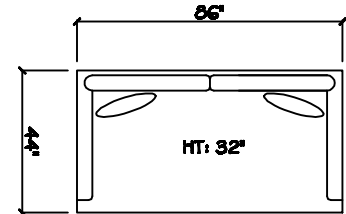

John Michael  
Designs

I 680 Barbados

Estate Bench Sofa

Denise Sofa

Apt Bench Sofa

Chair 1/2

Swivel Chair 1/2

1 - Arm Full Bench Tuft Sofa (LAF or RAF)

1 - Arm Estate Bench Sofa (LAF or RAF)

1 - Arm Apt Bench Sofa (LAF or RAF)

1 - Arm Bench Sofa (LAF or RAF)

Armless Bench Sofa

1 - Arm Chaise (LAF or RAF)

Armless Chair 1/2

Corner

Cuddle Corner

Dimensions are approximate with a variance of 1" to 3"