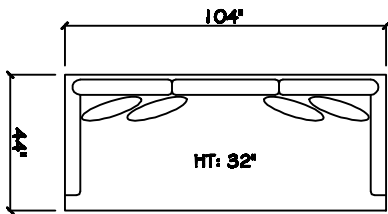

John Michael  
Designs

I 680 Barbados

Estate Bench Sofa

Denise Sofa

Apt Bench Sofa

Chair 1/2

Swivel Chair 1/2

1 - Arm Full Bench Tuft Sofa (LAF or RAF)

1 - Arm Estate Bench Sofa (LAF or RAF)

1 - Arm Apt Bench Sofa (LAF or RAF)

1 - Arm Bench Sofa (LAF or RAF)

Armless Bench Sofa

1 - Arm Chaise (LAF or RAF)

Armless Chair 1/2

Corner

Cuddle Corner

Dimensions are approximate with a variance of 1" to 3"