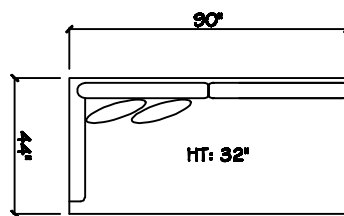

John Michael  
Designs

I 680 Barbados

Estate Bench Sofa

Denise Sofa

Apt Bench Sofa

Chair 1/2

Swivel Chair 1/2

1 - Arm Full Bench Tuft Sofa (LAF or RAF)

1 - Arm Estate Bench Sofa (LAF or RAF)

1 - Arm Apt Bench Sofa (LAF or RAF)

1 - Arm Bench Sofa (LAF or RAF)

Armless Bench Sofa

1 - Arm Chaise (LAF or RAF)

Armless Chair 1/2

Corner

Cuddle Corner

Dimensions are approximate with a variance of 1" to 3"