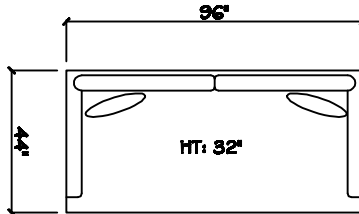

John Michael  
Designs

I 680 Barbados

Estate Bench Sofa

Denise Sofa

Apt Bench Sofa

Chair 1/2

Swivel Chair 1/2

1 - Arm Full Bench Tuft Sofa (LAF or RAF)

1 - Arm Estate Bench Sofa (LAF or RAF)

1 - Arm Apt Bench Sofa (LAF or RAF)

1 - Arm Bench Sofa (LAF or RAF)

Armless Bench Sofa

1 - Arm Chaise (LAF or RAF)

Armless Chair 1/2

Corner

Cuddle Corner

Dimensions are approximate with a variance of 1" to 3"