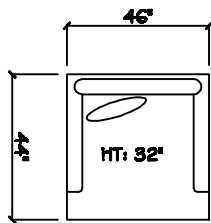

John Michael  
Designs

I 680 Barbados

Estate Bench Sofa

Denise Sofa

Apt Bench Sofa

Chair 1/2

Swivel Chair 1/2

1 - Arm Full Bench Tuft Sofa (LAF or RAF)

1 - Arm Estate Bench Sofa (LAF or RAF)

1 - Arm Apt Bench Sofa (LAF or RAF)

1 - Arm Bench Sofa (LAF or RAF)

Armless Bench Sofa

1 - Arm Chaise (LAF or RAF)

Armless Chair 1/2

Corner

Cuddle Corner

Dimensions are approximate with a variance of 1" to 3"