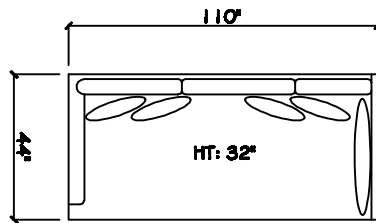

John Michael  
Designs

I 680 Barbados

Estate Bench Sofa

Denise Sofa

Apt Bench Sofa

Chair 1/2

Swivel Chair 1/2

1 - Arm Full Bench Tuft Sofa (LAF or RAF)

1 - Arm Estate Bench Sofa (LAF or RAF)

1 - Arm Apt Bench Sofa (LAF or RAF)

1 - Arm Bench Sofa (LAF or RAF)

Armless Bench Sofa

1 - Arm Chaise (LAF or RAF)

Armless Chair 1/2

Corner

Cuddle Corner

Dimensions are approximate with a variance of 1" to 3"