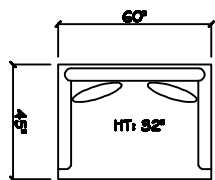

John Michael
Designs

1700 SERIES

10' 3 Cushion Sofa

10' 2 Cushion Sofa

Estate Sofa

Sofa

Bench Love Seat

Swivel Chair 1/2

Chair 1/2

1 - Arm Bench Tuft Sofa (LAF or RAF)

1 - Arm Estate Sofa (LAF or RAF)

1 - Arm Sofa (LAF or RAF)

1 - Arm Bench Love Seat (LAF or RAF)

1 - Arm Chair 1/2

Armless Sofa

1 - Arm Chaise (LAF or RAF)

Armless Bench Love Seat

Armless Chair 1/2

Corner

Cuddle Corner

Dimensions are approximate with a variance of 1" to 3"