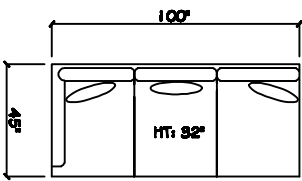

John Michael
Designs

1700 SERIES

10' 3 Cushion Sofa

10' 2 Cushion Sofa

Estate Sofa

Sofa

Bench Love Seat

Swivel Chair 1/2

Chair 1/2

1 - Arm Bench Tuft Sofa (LAF or RAF)

1 - Arm Estate Sofa (LAF or RAF)

1 - Arm Sofa (LAF or RAF)

1 - Arm Bench Love Seat (LAF or RAF)

1 - Arm Chair 1/2

Armless Sofa

1 - Arm Chaise (LAF or RAF)

Armless Bench Love Seat

Armless Chair 1/2

Corner

Cuddle Corner

Dimensions are approximate with a variance of 1" to 3"