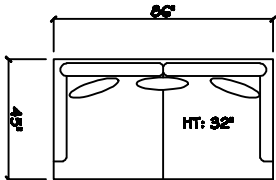

John Michael
Designs

1700 SERIES

10' 3 Cushion Sofa

10' 2 Cushion Sofa

Estate Sofa

Sofa

Bench Love Seat

Swivel Chair 1/2

Chair 1/2

1 - Arm Bench Tuft Sofa (LAF or RAF)

1 - Arm Estate Sofa (LAF or RAF)

1 - Arm Sofa (LAF or RAF)

1 - Arm Bench Love Seat (LAF or RAF)

1 - Arm Chair 1/2

Armless Sofa

1 - Arm Chaise (LAF or RAF)

Armless Bench Love Seat

Armless Chair 1/2

Corner

Cuddle Corner

Dimensions are approximate with a variance of 1" to 3"