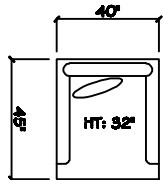

John Michael
Designs

1700 SERIES

10' 3 Cushion Sofa

10' 2 Cushion Sofa

Estate Sofa

Sofa

Bench Love Seat

Swivel Chair 1/2

Chair 1/2

1 - Arm Bench Tuft Sofa (LAF or RAF)

1 - Arm Estate Sofa (LAF or RAF)

1 - Arm Sofa (LAF or RAF)

1 - Arm Bench Love Seat (LAF or RAF)

1 - Arm Chair 1/2

Armless Sofa

1 - Arm Chaise (LAF or RAF)

Armless Bench Love Seat

Armless Chair 1/2

Corner

Cuddle Corner

Dimensions are approximate with a variance of 1" to 3"