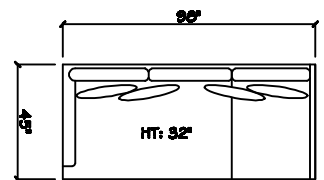

John Michael
Designs

1700 SERIES

10' 3 Cushion Sofa

10' 2 Cushion Sofa

Estate Sofa

Sofa

Bench Love Seat

Swivel Chair 1/2

Chair 1/2

1 - Arm Bench Tuft Sofa (LAF or RAF)

1 - Arm Estate Sofa (LAF or RAF)

1 - Arm Sofa (LAF or RAF)

1 - Arm Bench Love Seat (LAF or RAF)

1 - Arm Chair 1/2

Armless Sofa

1 - Arm Chaise (LAF or RAF)

Armless Bench Love Seat

Armless Chair 1/2

Corner

Cuddle Corner

Dimensions are approximate with a variance of 1" to 3"