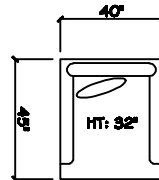

John Michael
Designs

1700 SERIES

10' 3 Cushion Sofa

10' 2 Cushion Sofa

Estate Sofa

Sofa

Bench Love Seat

Swivel Chair 1/2

Chair 1/2

1 - Arm Bench Tuft Sofa (LAF or RAF)

1 - Arm Estate Sofa (LAF or RAF)

1 - Arm Sofa (LAF or RAF)

1 - Arm Bench Love Seat (LAF or RAF)

1 - Arm Chair 1/2

Armless Sofa

1 - Arm Chaise (LAF or RAF)

Armless Bench Love Seat

Armless Chair 1/2

Corner

Cuddle Corner

Dimensions are approximate with a variance of 1" to 3"