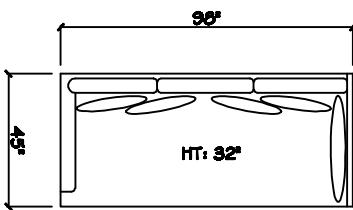

John Michael  
Designs

1780 Tripoli

Estate Bench Sofa

Bench Sofa

Bench Love Seat (LAF or RAF)

Swivel Chair 1/2

Chair 1/2

1 - Arm Chair 1/2

1 - Arm Estate Bench Sofa (LAF or RAF)

1 - Arm Bench Sofa (LAF or RAF)

1 - Arm Full Bench Tux Sofa (LAF or RAF)

1 - Arm Bench Love Seat (LAF or RAF)

Armless Bench Sofa

Armless Bench Love Seat

1 - Arm Chaise (LAF or RAF)

Armless Chair 1/2

Corner

Cuddle Corner

Dimensions are approximate with a variance of 1" to 3"