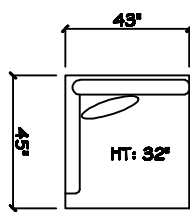

John Michael  
Designs

1780 Tripoli

Estate Bench Sofa

Bench Sofa

Bench Love Seat (LAF or RAF)

Swivel Chair 1/2

Chair 1/2

1 - Arm Chair 1/2

1 - Arm Estate Bench Sofa (LAF or RAF)

1 - Arm Bench Sofa (LAF or RAF)

1 - Arm Full Bench Tux Sofa (LAF or RAF)

1 - Arm Bench Love Seat (LAF or RAF)

Armless Bench Sofa

Armless Bench Love Seat

1 - Arm Chaise (LAF or RAF)

Armless Chair 1/2

Corner

Cuddle Corner

Dimensions are approximate with a variance of 1" to 3"