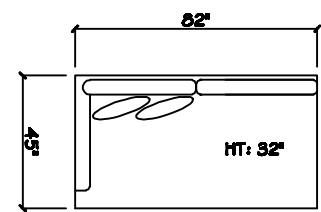

John Michael  
Designs

1780 Tripoli

Estate Bench Sofa

Bench Sofa

Bench Love Seat (LAF or RAF)

Swivel Chair 1/2

Chair 1/2

1 - Arm Chair 1/2

1 - Arm Estate Bench Sofa (LAF or RAF)

1 - Arm Bench Sofa (LAF or RAF)

1 - Arm Full Bench Tux Sofa (LAF or RAF)

1 - Arm Bench Love Seat (LAF or RAF)

Armless Bench Sofa

Armless Bench Love Seat

1 - Arm Chaise (LAF or RAF)

Armless Chair 1/2

Corner

Cuddle Corner

Dimensions are approximate with a variance of 1" to 3"