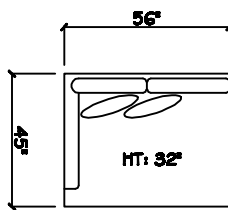

John Michael  
Designs

1780 Tripoli

Estate Bench Sofa

Bench Sofa

Bench Love Seat (LAF or RAF)

Swivel Chair 1/2

Chair 1/2

1 - Arm Chair 1/2

1 - Arm Estate Bench Sofa (LAF or RAF)

1 - Arm Bench Sofa (LAF or RAF)

1 - Arm Full Bench Tux Sofa (LAF or RAF)

1 - Arm Bench Love Seat (LAF or RAF)

Armless Bench Sofa

Armless Bench Love Seat

1 - Arm Chaise (LAF or RAF)

Armless Chair 1/2

Corner

Cuddle Corner

Dimensions are approximate with a variance of 1" to 3"