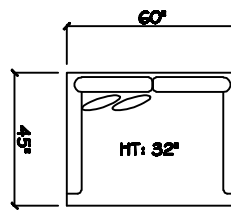

John Michael  
Designs

1780 Tripoli

Estate Bench Sofa

Bench Sofa

Bench Love Seat (LAF or RAF)

Swivel Chair 1/2

Chair 1/2

1 - Arm Chair 1/2

1 - Arm Estate Bench Sofa (LAF or RAF)

1 - Arm Bench Sofa (LAF or RAF)

1 - Arm Full Bench Tux Sofa (LAF or RAF)

1 - Arm Bench Love Seat (LAF or RAF)

Armless Bench Sofa

Armless Bench Love Seat

1 - Arm Chaise (LAF or RAF)

Armless Chair 1/2

Corner

Cuddle Corner

Dimensions are approximate with a variance of 1" to 3"