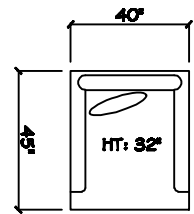

John Michael  
Designs

1780 Tripoli

Estate Bench Sofa

Bench Sofa

Bench Love Seat (LAF or RAF)

Swivel Chair 1/2

Chair 1/2

1 - Arm Chair 1/2

1 - Arm Estate Bench Sofa (LAF or RAF)

1 - Arm Bench Sofa (LAF or RAF)

1 - Arm Full Bench Tux Sofa (LAF or RAF)

1 - Arm Bench Love Seat (LAF or RAF)

Armless Bench Sofa

Armless Bench Love Seat

1 - Arm Chaise (LAF or RAF)

Armless Chair 1/2

Corner

Cuddle Corner

Dimensions are approximate with a variance of 1" to 3"