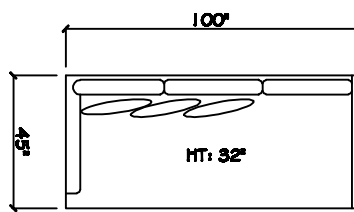

John Michael  
Designs

1780 Tripoli

Estate Bench Sofa

Bench Sofa

Bench Love Seat (LAF or RAF)

Swivel Chair 1/2

Chair 1/2

1 - Arm Chair 1/2

1 - Arm Estate Bench Sofa (LAF or RAF)

1 - Arm Bench Sofa (LAF or RAF)

1 - Arm Full Bench Tux Sofa (LAF or RAF)

1 - Arm Bench Love Seat (LAF or RAF)

Armless Bench Sofa

Armless Bench Love Seat

1 - Arm Chaise (LAF or RAF)

Armless Chair 1/2

Corner

Cuddle Corner

Dimensions are approximate with a variance of 1" to 3"