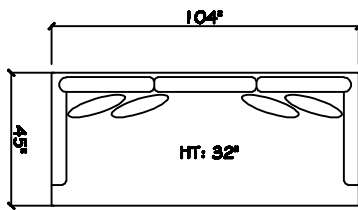

John Michael  
Designs

1780 Tripoli

Estate Bench Sofa

Bench Sofa

Bench Love Seat (LAF or RAF)

Swivel Chair 1/2

Chair 1/2

1 - Arm Chair 1/2

1 - Arm Estate Bench Sofa (LAF or RAF)

1 - Arm Bench Sofa (LAF or RAF)

1 - Arm Full Bench Tux Sofa (LAF or RAF)

1 - Arm Bench Love Seat (LAF or RAF)

Armless Bench Sofa

Armless Bench Love Seat

1 - Arm Chaise (LAF or RAF)

Armless Chair 1/2

Corner

Cuddle Corner

Dimensions are approximate with a variance of 1" to 3"