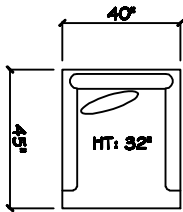

John Michael  
Designs

1780 Tripoli

Estate Bench Sofa

Bench Sofa

Bench Love Seat (LAF or RAF)

Swivel Chair 1/2

Chair 1/2

1 - Arm Chair 1/2

Armless Chair 1/2

Corner

Cuddle Corner

Dimensions are approximate with a variance of 1" to 3"