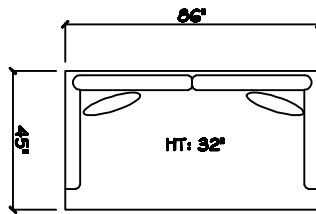

John Michael  
Designs

1780 Tripoli

Estate Bench Sofa

Bench Sofa

Bench Love Seat (LAF or RAF)

Swivel Chair 1/2

Chair 1/2

1 - Arm Chair 1/2

1 - Arm Estate Bench Sofa (LAF or RAF)

1 - Arm Bench Sofa (LAF or RAF)

1 - Arm Full Bench Tux Sofa (LAF or RAF)

1 - Arm Bench Love Seat (LAF or RAF)

Armless Bench Sofa

Armless Bench Love Seat

1 - Arm Chaise (LAF or RAF)

Armless Chair 1/2

Corner

Cuddle Corner

Dimensions are approximate with a variance of 1" to 3"