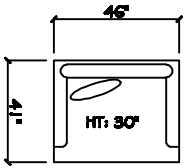

John Michael
Designs

1800 SERIES

10' 2 Cushion Sofa

Estate Sofa

Sofa

Bench Love Seat

Swivel Chair 1/2

Chair 1/2

Armless Chair 1/2

Corner

Cuddle Corner

Dimensions are approximate with a variance of 1" to 3"