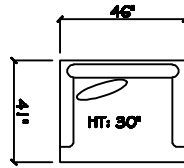

John Michael
Designs

1800 SERIES

10' 2 Cushion Sofa

Estate Sofa

Sofa

Bench Love Seat

Swivel Chair 1/2

Chair 1/2

Armless Chair 1/2

Corner

Cuddle Corner

Dimensions are approximate with a variance of 1" to 3"