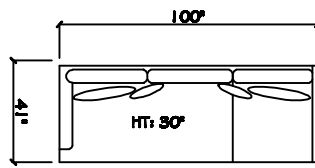

John Michael
Designs

1800 SERIES

10' 2 Cushion Sofa

Estate Sofa

Sofa

Bench Love Seat

Swivel Chair 1/2

Chair 1/2

1 - Arm Bench Tufted Sofa (LAF or RAF)

1 - Arm Estate Sofa (LAF or RAF)

1 - Arm Sofa (LAF or RAF)

1 - Arm Bench Love Seat (LAF or RAF)

1 - Arm Chair 1/2

Armless Sofa

1 - Arm Chaise (LAF or RAF)

Armless Bench Love Seat

Armless Chair 1/2

Corner

Cuddle Corner

Dimensions are approximate with a variance of 1" to 3"