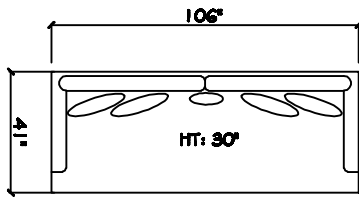

John Michael
Designs

1880 Gatsby

Estate Bench Sofa

Bench Sofa

Bench Love Seat

Swivel Chair 1/2

Chair 1/2

1 - Arm Chair 1/2

1 - Arm Estate Bench Sofa (LAF or RAF)

1 - Arm Bench Sofa (LAF or RAF)

1 - Arm Full Bench Tux Sofa (LAF or RAF)

1 - Arm Bench Love Seat (LAF or RAF)

Armless Bench Sofa

Armless Bench Love Seat

1 - Arm Chaise (LAF or RAF)

Armless Chair 1/2

Corner

Cuddle Corner

Dimensions are approximate with a variance of 1" to 3"