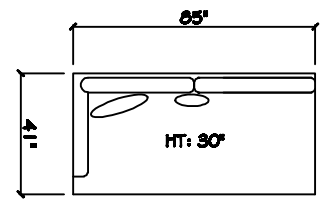

John Michael
Designs

1880 Gatsby

Estate Bench Sofa

Bench Sofa

Bench Love Seat

Swivel Chair 1/2

Chair 1/2

1 - Arm Chair 1/2

1 - Arm Estate Bench Sofa (LAF or RAF)

1 - Arm Bench Sofa (LAF or RAF)

1 - Arm Full Bench Tux Sofa (LAF or RAF)

1 - Arm Bench Love Seat (LAF or RAF)

Armless Bench Sofa

Armless Bench Love Seat

1 - Arm Chaise (LAF or RAF)

Armless Chair 1/2

Corner

Cuddle Corner

Dimensions are approximate with a variance of 1" to 3"