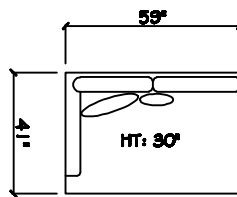

John Michael
Designs

1880 Gatsby

Estate Bench Sofa

Bench Sofa

Bench Love Seat

Swivel Chair 1/2

Chair 1/2

1 - Arm Chair 1/2

1 - Arm Estate Bench Sofa (LAF or RAF)

1 - Arm Bench Sofa (LAF or RAF)

1 - Arm Full Bench Tux Sofa (LAF or RAF)

1 - Arm Bench Love Seat (LAF or RAF)

Armless Bench Sofa

Armless Bench Love Seat

1 - Arm Chaise (LAF or RAF)

Armless Chair 1/2

Corner

Cuddle Corner

Dimensions are approximate with a variance of 1" to 3"