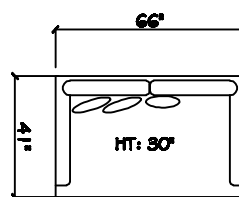

John Michael
Designs

1880 Gatsby

Estate Bench Sofa

Bench Sofa

Bench Love Seat

Swivel Chair 1/2

Chair 1/2

1 - Arm Chair 1/2

1 - Arm Estate Bench Sofa (LAF or RAF)

1 - Arm Bench Sofa (LAF or RAF)

1 - Arm Full Bench Tux Sofa (LAF or RAF)

1 - Arm Bench Love Seat (LAF or RAF)

Armless Bench Sofa

Armless Bench Love Seat

1 - Arm Chaise (LAF or RAF)

Armless Chair 1/2

Corner

Cuddle Corner

Dimensions are approximate with a variance of 1" to 3"