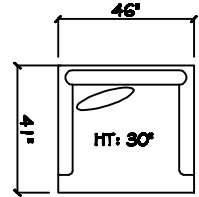

John Michael
Designs

1880 Gatsby

Estate Bench Sofa

Bench Sofa

Bench Love Seat

Swivel Chair 1/2

Chair 1/2

1 - Arm Chair 1/2

Armless Chair 1/2

Corner

Cuddle Corner

Dimensions are approximate with a variance of 1" to 3"