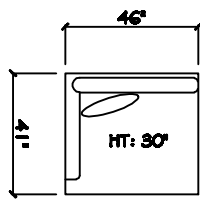

John Michael
Designs

1880 Gatsby

Estate Bench Sofa

Bench Sofa

Bench Love Seat

Swivel Chair 1/2

Chair 1/2

1 - Arm Chair 1/2

1 - Arm Estate Bench Sofa (LAF or RAF)

1 - Arm Bench Sofa (LAF or RAF)

1 - Arm Full Bench Tux Sofa (LAF or RAF)

1 - Arm Bench Love Seat (LAF or RAF)

Armless Bench Sofa

Armless Bench Love Seat

1 - Arm Chaise (LAF or RAF)

Armless Chair 1/2

Corner

Cuddle Corner

Dimensions are approximate with a variance of 1" to 3"