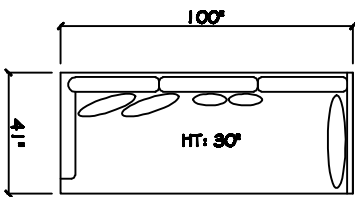

John Michael
Designs

1880 Gatsby

Estate Bench Sofa

Bench Sofa

Bench Love Seat

Swivel Chair 1/2

Chair 1/2

1 - Arm Chair 1/2

1 - Arm Estate Bench Sofa (LAF or RAF)

1 - Arm Bench Sofa (LAF or RAF)

1 - Arm Full Bench Tux Sofa (LAF or RAF)

1 - Arm Bench Love Seat (LAF or RAF)

Armless Bench Sofa

Armless Bench Love Seat

1 - Arm Chaise (LAF or RAF)

Armless Chair 1/2

Corner

Cuddle Corner

Dimensions are approximate with a variance of 1" to 3"