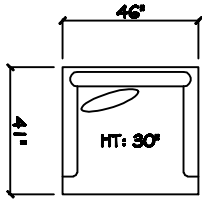

John Michael
Designs

1880 Gatsby

Estate Bench Sofa

Bench Sofa

Bench Love Seat

Swivel Chair 1/2

Chair 1/2

1 - Arm Chair 1/2

1 - Arm Estate Bench Sofa (LAF or RAF)

1 - Arm Bench Sofa (LAF or RAF)

1 - Arm Full Bench Tux Sofa (LAF or RAF)

1 - Arm Bench Love Seat (LAF or RAF)

Armless Bench Sofa

Armless Bench Love Seat

1 - Arm Chaise (LAF or RAF)

Armless Chair 1/2

Corner

Cuddle Corner

Dimensions are approximate with a variance of 1" to 3"