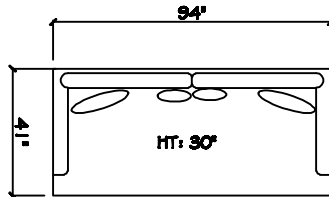

John Michael
Designs

1880 Gatsby

Estate Bench Sofa

Bench Sofa

Bench Love Seat

Swivel Chair 1/2

Chair 1/2

1 - Arm Chair 1/2

1 - Arm Estate Bench Sofa (LAF or RAF)

1 - Arm Bench Sofa (LAF or RAF)

1 - Arm Full Bench Tux Sofa (LAF or RAF)

1 - Arm Bench Love Seat (LAF or RAF)

Armless Bench Sofa

Armless Bench Love Seat

1 - Arm Chaise (LAF or RAF)

Armless Chair 1/2

Corner

Cuddle Corner

Dimensions are approximate with a variance of 1" to 3"