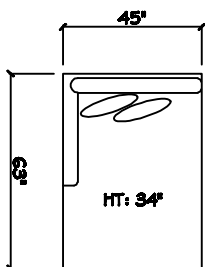

John Michael  
Designs

2080 Maldives

Estate Bench Sofa

Bench Sofa

Chair 1/2

Swivel Chair 1/2

1 - Arm Estate Bench Sofa (LAF or RAF)

1 - Arm Bench Sofa (LAF or RAF)

1 - Arm Full Bench Tuq (LAF or RAF)

1 - Arm Chair 1/2 (LAF or RAF)

Armless Bench Sofa

1 - Arm Chaise (LAF or RAF)

1 - Arm XL Chaise (LAF or RAF)

Armless Chair 1/2

Corner

Dimensions are approximate with a variance of 1" to 3"