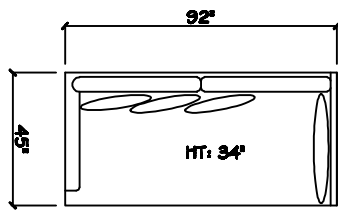

John Michael  
Designs

2080 Maldives

Estate Bench Sofa

Bench Sofa

Chair 1/2

Swivel Chair 1/2

1 - Arm Estate Bench Sofa (LAF or RAF)

1 - Arm Bench Sofa (LAF or RAF)

1 - Arm Full Bench Tuq (LAF or RAF)

1 - Arm Chair 1/2 (LAF or RAF)

Armless Bench Sofa

1 - Arm Chaise (LAF or RAF)

1 - Arm XL Chaise (LAF or RAF)

Armless Chair 1/2

Corner

Dimensions are approximate with a variance of 1" to 3"