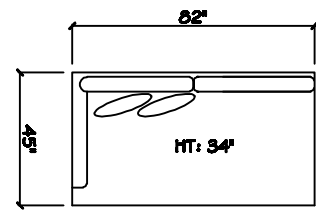

John Michael  
Designs

2080 Maldives

Estate Bench Sofa

Bench Sofa

Chair 1/2

Swivel Chair 1/2

1 - Arm Estate Bench Sofa (LAF or RAF)

1 - Arm Bench Sofa (LAF or RAF)

1 - Arm Full Bench Tuq (LAF or RAF)

1 - Arm Chair 1/2 (LAF or RAF)

Armless Bench Sofa

1 - Arm Chaise (LAF or RAF)

1 - Arm XL Chaise (LAF or RAF)

Armless Chair 1/2

Corner

Dimensions are approximate with a variance of 1" to 3"