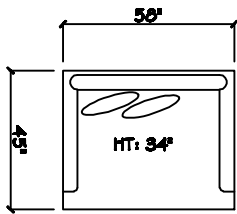

John Michael  
Designs

2080 Maldives

Estate Bench Sofa

Bench Sofa

Chair 1/2

Swivel Chair 1/2

1 - Arm Estate Bench Sofa (LAF or RAF)

1 - Arm Bench Sofa (LAF or RAF)

1 - Arm Full Bench Tuq (LAF or RAF)

1 - Arm Chair 1/2 (LAF or RAF)

Armless Bench Sofa

1 - Arm Chaise (LAF or RAF)

1 - Arm XL Chaise (LAF or RAF)

Armless Chair 1/2

Corner

Dimensions are approximate with a variance of 1" to 3"