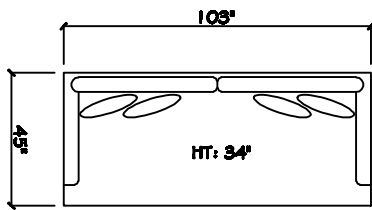

John Michael  
Designs

2080 Maldives

Estate Bench Sofa

Bench Sofa

Chair 1/2

Swivel Chair 1/2

1 - Arm Estate Bench Sofa (LAF or RAF)

1 - Arm Bench Sofa (LAF or RAF)

1 - Arm Full Bench Tuq (LAF or RAF)

1 - Arm Chair 1/2 (LAF or RAF)

Armless Bench Sofa

1 - Arm Chaise (LAF or RAF)

1 - Arm XL Chaise (LAF or RAF)

Armless Chair 1/2

Corner

Dimensions are approximate with a variance of 1" to 3"