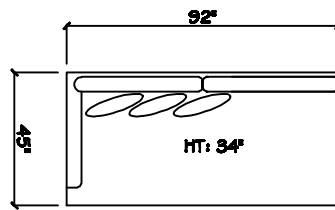

John Michael  
Designs

2080 Maldives

Estate Bench Sofa

Bench Sofa

Chair 1/2

Swivel Chair 1/2

1 - Arm Estate Bench Sofa (LAF or RAF)

1 - Arm Bench Sofa (LAF or RAF)

1 - Arm Full Bench Tuq (LAF or RAF)

1 - Arm Chair 1/2 (LAF or RAF)

Armless Bench Sofa

1 - Arm Chaise (LAF or RAF)

1 - Arm XL Chaise (LAF or RAF)

Armless Chair 1/2

Corner

Dimensions are approximate with a variance of 1" to 3"