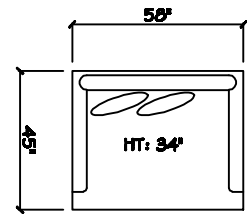

John Michael  
Designs

2080 Maldives

Estate Bench Sofa

Bench Sofa

Chair 1/2

Swivel Chair 1/2

1 - Arm Estate Bench Sofa (LAF or RAF)

1 - Arm Bench Sofa (LAF or RAF)

1 - Arm Full Bench Tuq (LAF or RAF)

1 - Arm Chair 1/2 (LAF or RAF)

Armless Bench Sofa

1 - Arm Chaise (LAF or RAF)

1 - Arm XL Chaise (LAF or RAF)

Armless Chair 1/2

Corner

Dimensions are approximate with a variance of 1" to 3"