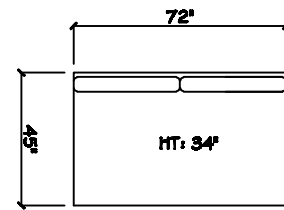

John Michael  
Designs

2080 Maldives

Estate Bench Sofa

Bench Sofa

Chair 1/2

Swivel Chair 1/2

1 - Arm Estate Bench Sofa (LAF or RAF)

1 - Arm Bench Sofa (LAF or RAF)

1 - Arm Full Bench Tuq (LAF or RAF)

1 - Arm Chair 1/2 (LAF or RAF)

Armless Bench Sofa

1 - Arm Chaise (LAF or RAF)

1 - Arm XL Chaise (LAF or RAF)

Armless Chair 1/2

Corner

Dimensions are approximate with a variance of 1" to 3"