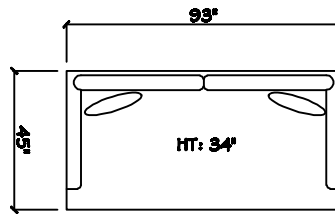

John Michael  
Designs

2080 Maldives

Estate Bench Sofa

Bench Sofa

Chair 1/2

Swivel Chair 1/2

1 - Arm Estate Bench Sofa (LAF or RAF)

1 - Arm Bench Sofa (LAF or RAF)

1 - Arm Full Bench Tuq (LAF or RAF)

1 - Arm Chair 1/2 (LAF or RAF)

Armless Bench Sofa

1 - Arm Chaise (LAF or RAF)

1 - Arm XL Chaise (LAF or RAF)

Armless Chair 1/2

Corner

Dimensions are approximate with a variance of 1" to 3"