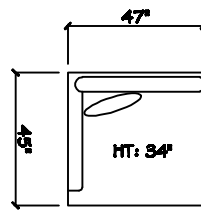

John Michael  
Designs

2080 Maldives

Estate Bench Sofa

Bench Sofa

Chair 1/2

Swivel Chair 1/2

1 - Arm Estate Bench Sofa (LAF or RAF)

1 - Arm Bench Sofa (LAF or RAF)

1 - Arm Full Bench Tuq (LAF or RAF)

1 - Arm Chair 1/2 (LAF or RAF)

Armless Bench Sofa

1 - Arm Chaise (LAF or RAF)

1 - Arm XL Chaise (LAF or RAF)

Armless Chair 1/2

Corner

Dimensions are approximate with a variance of 1" to 3"