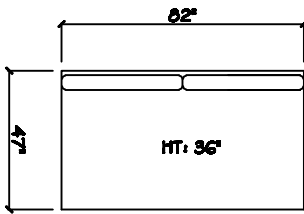

John Michael
Designs

2280 Cardigan

Estate Bench Sofa

Bench Sofa

Chair 1/2

Swivel Chair 1/2

1 - Arm Bench Sofa (LAF or RAF)

1 - Arm Chair 1/2 (LAF or RAF)

Armless Bench Sofa

Armless Chair 1/2

Corner

1 - Arm Chair (LAF or RAF)

Dimensions are approximate with a variance of 1" to 3"