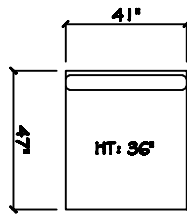

John Michael
Designs

2280 Cardigan

Estate Bench Sofa

Bench Sofa

Chair 1/2

Swivel Chair 1/2

1 - Arm Bench Sofa (LAF or RAF)

1 - Arm Chair 1/2 (LAF or RAF)

Armless Bench Sofa

Armless Chair 1/2

Corner

1 - Arm Chair (LAF or RAF)

Dimensions are approximate with a variance of 1" to 3"