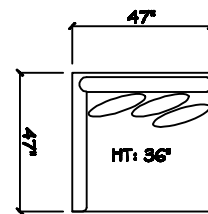

John Michael
Designs

2285 Barolo

Estate Bench Sofa

Bench Sofa

Chair 1/2

Swivel Chair 1/2

1 - Arm Bench Sofa (LAF or RAF)

1 - Arm Chair 1/2 (LAF or RAF)

Armless Bench Sofa

Armless Chair 1/2

Corner

1 - Arm Chair (LAF or RAF)

Dimensions are approximate with a variance of 1" to 3"