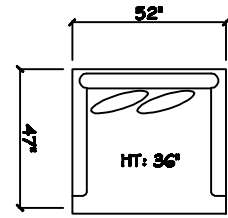

John Michael
Designs

2285 Barolo

Estate Bench Sofa

Bench Sofa

Chair 1/2

Swivel Chair 1/2

1 - Arm Bench Sofa (LAF or RAF)

1 - Arm Chair 1/2 (LAF or RAF)

Armless Bench Sofa

Armless Chair 1/2

Corner

1 - Arm Chair (LAF or RAF)

Dimensions are approximate with a variance of 1" to 3"