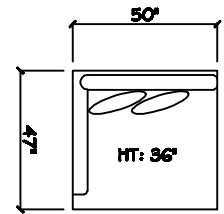

John Michael
Designs

2285 Barolo

Estate Bench Sofa

Bench Sofa

Chair 1/2

Swivel Chair 1/2

1 - Arm Bench Sofa (LAF or RAF)

1 - Arm Chair 1/2 (LAF or RAF)

Armless Bench Sofa

Armless Chair 1/2

Corner

1 - Arm Chair (LAF or RAF)

Dimensions are approximate with a variance of 1" to 3"