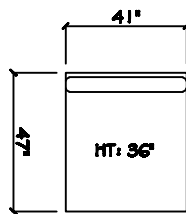

John Michael
Designs

2285 Barolo

Estate Bench Sofa

Bench Sofa

Chair 1/2

Swivel Chair 1/2

1 - Arm Bench Sofa (LAF or RAF)

1 - Arm Chair 1/2 (LAF or RAF)

Armless Bench Sofa

Armless Chair 1/2

Corner

1 - Arm Chair (LAF or RAF)

Dimensions are approximate with a variance of 1" to 3"