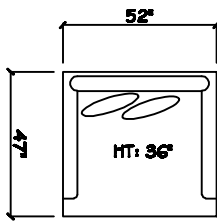

John Michael
Designs

2285 Barolo

Estate Bench Sofa

Bench Sofa

Chair 1/2

Swivel Chair 1/2

1 - Arm Bench Sofa (LAF or RAF)

1 - Arm Chair 1/2 (LAF or RAF)

Armless Bench Sofa

Armless Chair 1/2

Corner

1 - Arm Chair (LAF or RAF)

Dimensions are approximate with a variance of 1" to 3"