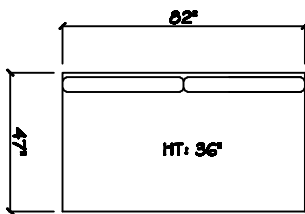

John Michael
Designs

2285 Barolo

Estate Bench Sofa

Bench Sofa

Chair 1/2

Swivel Chair 1/2

1 - Arm Bench Sofa (LAF or RAF)

1 - Arm Chair 1/2 (LAF or RAF)

Armless Bench Sofa

Armless Chair 1/2

Corner

1 - Arm Chair (LAF or RAF)

Dimensions are approximate with a variance of 1" to 3"