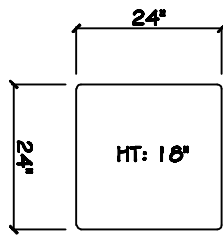

John Michael
Designs

24 x 24 OTTOMANS

24 x 24 Square Cube Ottoman

24 x 24 Round Ottoman

Dimensions are approximate with a variance of 1" to 3"