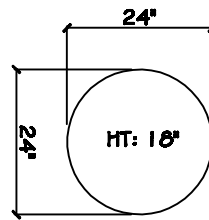

John Michael
Designs

24 x 24 OTTOMANS

24 x 24 Square Cube Ottoman

24 x 24 Round Ottoman

Dimensions are approximate with a variance of 1" to 3"