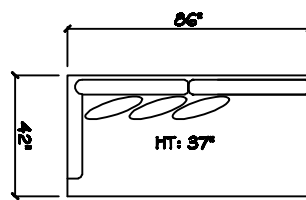

John Michael
Designs

2980 Sphere

Estate Bench Sofa

Bench Sofa

Bench Love Seat

Swivel Chair 1/2

Chair 1/2

1 - Arm Chair 1/2

1 - Arm Bench Sofa (LAF or RAF)

1 - Arm Bench Love Seat (LAF or RAF)

1 - Arm Full Bench Tux Sofa (LAF or RAF)

Armless Bench Sofa

Armless Bench Love Seat

Armless Chair 1/2

1 - Arm Chaise (LAF or RAF)

1 - Arm Rounded Chaise (LAF or RAF)

Corner

Cuddle Corner

Dimensions are approximate with a variance of 1" to 3"