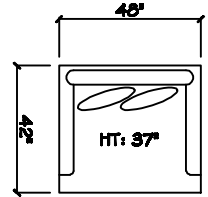

John Michael
Designs

2980 Sphere

Estate Bench Sofa

Bench Sofa

Bench Love Seat

Swivel Chair 1/2

Chair 1/2

1 - Arm Chair 1/2

1 - Arm Bench Sofa (LAF or RAF)

1 - Arm Bench Love Seat (LAF or RAF)

1 - Arm Full Bench Tux Sofa (LAF or RAF)

Armless Bench Sofa

Armless Bench Love Seat

Armless Chair 1/2

1 - Arm Chaise (LAF or RAF)

1 - Arm Rounded Chaise (LAF or RAF)

Corner

Cuddle Corner

Dimensions are approximate with a variance of 1" to 3"