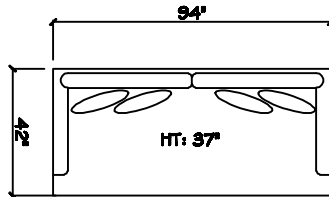

John Michael
Designs

2980 Sphere

Estate Bench Sofa

Bench Sofa

Bench Love Seat

Swivel Chair 1/2

Chair 1/2

1 - Arm Chair 1/2

1 - Arm Bench Sofa (LAF or RAF)

1 - Arm Bench Love Seat (LAF or RAF)

1 - Arm Full Bench Tux Sofa (LAF or RAF)

Armless Bench Sofa

Armless Bench Love Seat

Armless Chair 1/2

1 - Arm Chaise (LAF or RAF)

1 - Arm Rounded Chaise (LAF or RAF)

Corner

Cuddle Corner

Dimensions are approximate with a variance of 1" to 3"