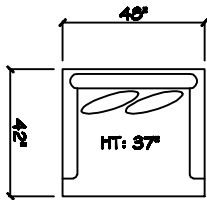

John Michael
Designs

2980 Sphere

Estate Bench Sofa

Bench Sofa

Bench Love Seat

Swivel Chair 1/2

Chair 1/2

1 - Arm Chair 1/2

1 - Arm Bench Sofa (LAF or RAF)

1 - Arm Bench Love Seat (LAF or RAF)

1 - Arm Full Bench Tux Sofa (LAF or RAF)

Armless Bench Sofa

Armless Bench Love Seat

Armless Chair 1/2

1 - Arm Chaise (LAF or RAF)

1 - Arm Rounded Chaise (LAF or RAF)

Corner

Cuddle Corner

Dimensions are approximate with a variance of 1" to 3"