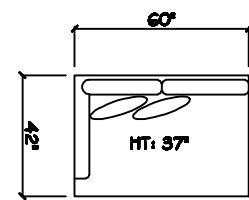

John Michael
Designs

2980 Sphere

Estate Bench Sofa

Bench Sofa

Bench Love Seat

Swivel Chair 1/2

Chair 1/2

1 - Arm Chair 1/2

1 - Arm Bench Sofa (LAF or RAF)

1 - Arm Bench Love Seat (LAF or RAF)

1 - Arm Full Bench Tux Sofa (LAF or RAF)

Armless Bench Sofa

Armless Bench Love Seat

Armless Chair 1/2

1 - Arm Chaise (LAF or RAF)

1 - Arm Rounded Chaise (LAF or RAF)

Corner

Cuddle Corner

Dimensions are approximate with a variance of 1" to 3"