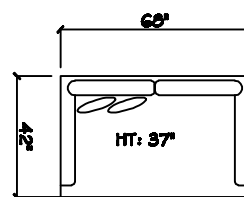

John Michael
Designs

2980 Sphere

Estate Bench Sofa

Bench Sofa

Bench Love Seat

Swivel Chair 1/2

Chair 1/2

1 - Arm Chair 1/2

1 - Arm Bench Sofa (LAF or RAF)

1 - Arm Bench Love Seat (LAF or RAF)

1 - Arm Full Bench Tux Sofa (LAF or RAF)

Armless Bench Sofa

Armless Bench Love Seat

Armless Chair 1/2

1 - Arm Chaise (LAF or RAF)

1 - Arm Rounded Chaise (LAF or RAF)

Corner

Cuddle Corner

Dimensions are approximate with a variance of 1" to 3"