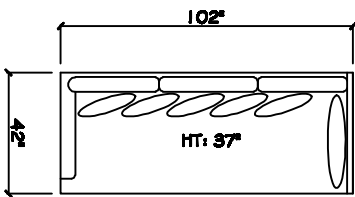

John Michael
Designs

2980 Sphere

Estate Bench Sofa

Bench Sofa

Bench Love Seat

Swivel Chair 1/2

Chair 1/2

1 - Arm Chair 1/2

1 - Arm Bench Sofa (LAF or RAF)

1 - Arm Bench Love Seat (LAF or RAF)

1 - Arm Full Bench Tux Sofa (LAF or RAF)

Armless Bench Sofa

Armless Bench Love Seat

Armless Chair 1/2

1 - Arm Chaise (LAF or RAF)

1 - Arm Rounded Chaise (LAF or RAF)

Corner

Cuddle Corner

Dimensions are approximate with a variance of 1" to 3"