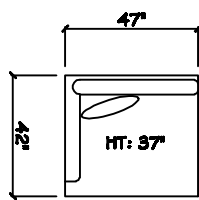

John Michael
Designs

2980 Sphere

Estate Bench Sofa

Bench Sofa

Bench Love Seat

Swivel Chair 1/2

Chair 1/2

1 - Arm Chair 1/2

1 - Arm Bench Sofa (LAF or RAF)

1 - Arm Bench Love Seat (LAF or RAF)

1 - Arm Full Bench Tux Sofa (LAF or RAF)

Armless Bench Sofa

Armless Bench Love Seat

Armless Chair 1/2

1 - Arm Chaise (LAF or RAF)

1 - Arm Rounded Chaise (LAF or RAF)

Corner

Cuddle Corner

Dimensions are approximate with a variance of 1" to 3"