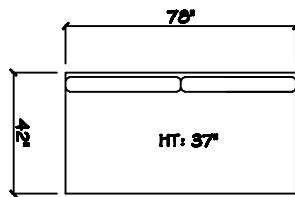

John Michael
Designs

2980 Sphere

Estate Bench Sofa

Bench Sofa

Bench Love Seat

Swivel Chair 1/2

Chair 1/2

1 - Arm Chair 1/2

1 - Arm Bench Sofa (LAF or RAF)

1 - Arm Bench Love Seat (LAF or RAF)

1 - Arm Full Bench Tux Sofa (LAF or RAF)

Armless Bench Sofa

Armless Bench Love Seat

Armless Chair 1/2

1 - Arm Chaise (LAF or RAF)

1 - Arm Rounded Chaise (LAF or RAF)

Corner

Cuddle Corner

Dimensions are approximate with a variance of 1" to 3"