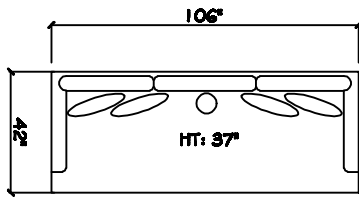

John Michael
Designs

2980 Sphere

Estate Bench Sofa

Bench Sofa

Bench Love Seat

Swivel Chair 1/2

Chair 1/2

1 - Arm Chair 1/2

1 - Arm Bench Sofa (LAF or RAF)

1 - Arm Bench Love Seat (LAF or RAF)

1 - Arm Full Bench Tux Sofa (LAF or RAF)

Armless Bench Sofa

Armless Bench Love Seat

Armless Chair 1/2

1 - Arm Chaise (LAF or RAF)

1 - Arm Rounded Chaise (LAF or RAF)

Corner

Cuddle Corner

Dimensions are approximate with a variance of 1" to 3"