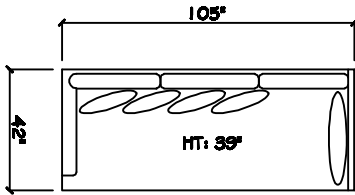

John Michael
Designs

3080 Jarrod

Bench Sofa

Bench Love Seat

Chair

1 - Arm Full Bench Tufted Sofa (LAF or RAF)

1 - Arm Bench Sofa (LAF or RAF)

1 - Arm Bench Love Seat (LAF or RAF)

Armless Bench Sofa

Armless Bench Love Seat

Corner

1 - Arm Chaise (LAF or RAF)

Dimensions are approximate with a variance of 1" to 3"