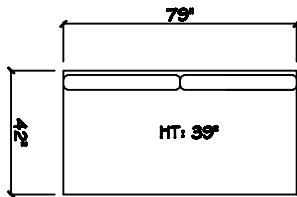

John Michael
Designs

3080 Jarrod

Bench Sofa

Bench Love Seat

Chair

1 - Arm Full Bench Tufted Sofa (LAF or RAF)

1 - Arm Bench Sofa (LAF or RAF)

1 - Arm Bench Love Seat (LAF or RAF)

Armless Bench Sofa

Armless Bench Love Seat

Corner

1 - Arm Chaise (LAF or RAF)

Dimensions are approximate with a variance of 1" to 3"