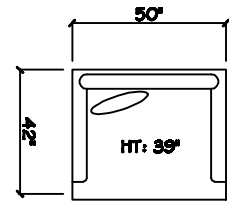

John Michael
Designs

3080 Jarrod

Bench Sofa

Bench Love Seat

Chair

1 - Arm Full Bench Tufted Sofa (LAF or RAF)

1 - Arm Bench Sofa (LAF or RAF)

1 - Arm Bench Love Seat (LAF or RAF)

Armless Bench Sofa

Armless Bench Love Seat

Corner

1 - Arm Chaise (LAF or RAF)

Dimensions are approximate with a variance of 1" to 3"