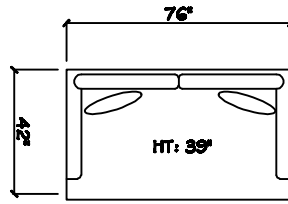

John Michael
Designs

3080 Jarrod

Bench Sofa

Bench Love Seat

Chair

1 - Arm Full Bench Tufted Sofa (LAF or RAF)

1 - Arm Bench Sofa (LAF or RAF)

1 - Arm Bench Love Seat (LAF or RAF)

Armless Bench Sofa

Armless Bench Love Seat

Corner

1 - Arm Chaise (LAF or RAF)

Dimensions are approximate with a variance of 1" to 3"