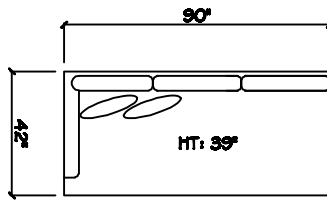

John Michael
Designs

3080 Jarrod

Bench Sofa

Bench Love Seat

Chair

1 - Arm Full Bench Tufted Sofa (LAF or RAF)

1 - Arm Bench Sofa (LAF or RAF)

1 - Arm Bench Love Seat (LAF or RAF)

Armless Bench Sofa

Armless Bench Love Seat

Corner

1 - Arm Chaise (LAF or RAF)

Dimensions are approximate with a variance of 1" to 3"