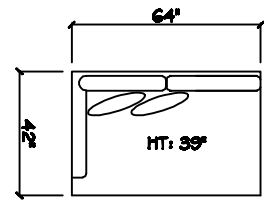

John Michael
Designs

3080 Jarrod

Bench Sofa

Bench Love Seat

Chair

1 - Arm Full Bench Tufted Sofa (LAF or RAF)

1 - Arm Bench Sofa (LAF or RAF)

1 - Arm Bench Love Seat (LAF or RAF)

Armless Bench Sofa

Armless Bench Love Seat

Corner

1 - Arm Chaise (LAF or RAF)

Dimensions are approximate with a variance of 1" to 3"