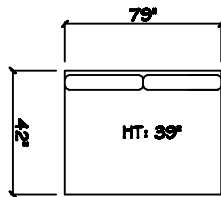

John Michael
Designs

3080 Jarrod

Bench Sofa

Bench Love Seat

Chair

1 - Arm Full Bench Tufted Sofa (LAF or RAF)

1 - Arm Bench Sofa (LAF or RAF)

1 - Arm Bench Love Seat (LAF or RAF)

Armless Bench Sofa

Armless Bench Love Seat

Corner

1 - Arm Chaise (LAF or RAF)

Dimensions are approximate with a variance of 1" to 3"