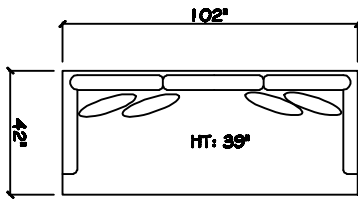

John Michael
Designs

3080 Jarrod

Bench Sofa

Bench Love Seat

Chair

1 - Arm Full Bench Tufted Sofa (LAF or RAF)

1 - Arm Bench Sofa (LAF or RAF)

1 - Arm Bench Love Seat (LAF or RAF)

Armless Bench Sofa

Armless Bench Love Seat

Corner

1 - Arm Chaise (LAF or RAF)

Dimensions are approximate with a variance of 1" to 3"