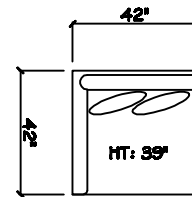

John Michael
Designs

3080 Jarrod

Bench Sofa

Bench Love Seat

Chair

1 - Arm Full Bench Tufted Sofa (LAF or RAF)

1 - Arm Bench Sofa (LAF or RAF)

1 - Arm Bench Love Seat (LAF or RAF)

Armless Bench Sofa

Armless Bench Love Seat

Corner

1 - Arm Chaise (LAF or RAF)

Dimensions are approximate with a variance of 1" to 3"