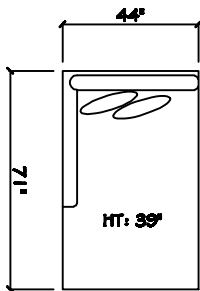

John Michael
Designs

3080 Jarrod

Bench Sofa

Bench Love Seat

Chair

1 - Arm Full Bench Tufted Sofa (LAF or RAF)

1 - Arm Bench Sofa (LAF or RAF)

1 - Arm Bench Love Seat (LAF or RAF)

Armless Bench Sofa

Armless Bench Love Seat

Corner

1 - Arm Chaise (LAF or RAF)

Dimensions are approximate with a variance of 1" to 3"