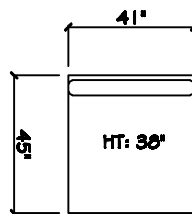

John Michael
Designs

3085 Partivo

Estate Bench Sofa

Bench Sofa

Chair 1/2

Swivel Chair 1/2

1 - Arm Estate Bench Sofa (LAF or RAF)

1 - Arm Bench Sofa (LAF or RAF)

1 - Arm Chair

Armless Bench Sofa

1 - Arm Chaise (LAF or RAF)

Armless Chair 1/2

Corner

Dimensions are approximate with a variance of 1" to 3"