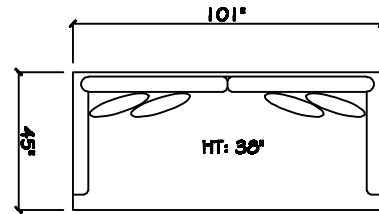

John Michael
Designs

3085 Partivo

Estate Bench Sofa

Bench Sofa

Chair 1/2

Swivel Chair 1/2

1 - Arm Estate Bench Sofa (LAF or RAF)

1 - Arm Bench Sofa (LAF or RAF)

1 - Arm Chair

Armless Bench Sofa

1 - Arm Chaise (LAF or RAF)

Armless Chair 1/2

Corner

Dimensions are approximate with a variance of 1" to 3"