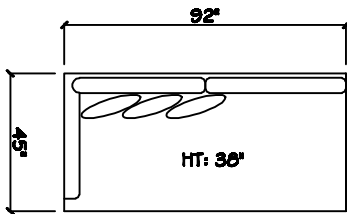

John Michael
Designs

3085 Partivo

Estate Bench Sofa

Bench Sofa

Chair 1/2

Swivel Chair 1/2

1 - Arm Estate Bench Sofa (LAF or RAF)

1 - Arm Bench Sofa (LAF or RAF)

1 - Arm Chair

Armless Bench Sofa

1 - Arm Chaise (LAF or RAF)

Armless Chair 1/2

Corner

Dimensions are approximate with a variance of 1" to 3"