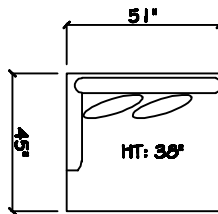

John Michael
Designs

3085 Partivo

Estate Bench Sofa

Bench Sofa

Chair 1/2

Swivel Chair 1/2

1 - Arm Estate Bench Sofa (LAF or RAF)

1 - Arm Bench Sofa (LAF or RAF)

1 - Arm Chair

Armless Bench Sofa

1 - Arm Chaise (LAF or RAF)

Armless Chair 1/2

Corner

Dimensions are approximate with a variance of 1" to 3"