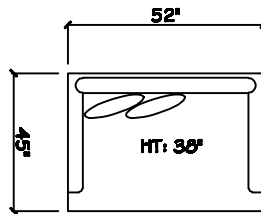

John Michael
Designs

3085 Partivo

Estate Bench Sofa

Bench Sofa

Chair 1/2

Swivel Chair 1/2

1 - Arm Estate Bench Sofa (LAF or RAF)

1 - Arm Bench Sofa (LAF or RAF)

1 - Arm Chair

Armless Bench Sofa

1 - Arm Chaise (LAF or RAF)

Armless Chair 1/2

Corner

Dimensions are approximate with a variance of 1" to 3"