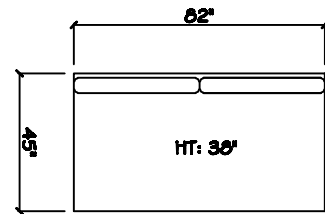

John Michael
Designs

3085 Partivo

Estate Bench Sofa

Bench Sofa

Chair 1/2

Swivel Chair 1/2

1 - Arm Estate Bench Sofa (LAF or RAF)

1 - Arm Bench Sofa (LAF or RAF)

1 - Arm Chair

Armless Bench Sofa

1 - Arm Chaise (LAF or RAF)

Armless Chair 1/2

Corner

Dimensions are approximate with a variance of 1" to 3"