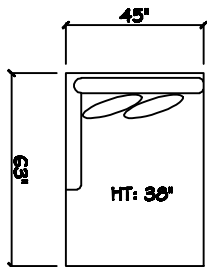

John Michael
Designs

3085 Partivo

Estate Bench Sofa

Bench Sofa

Chair 1/2

Swivel Chair 1/2

1 - Arm Estate Bench Sofa (LAF or RAF)

1 - Arm Bench Sofa (LAF or RAF)

1 - Arm Chair

Armless Bench Sofa

1 - Arm Chaise (LAF or RAF)

Armless Chair 1/2

Corner

Dimensions are approximate with a variance of 1" to 3"