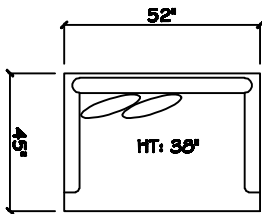

John Michael
Designs

3085 Partivo

Estate Bench Sofa

Bench Sofa

Chair 1/2

Swivel Chair 1/2

1 - Arm Estate Bench Sofa (LAF or RAF)

1 - Arm Bench Sofa (LAF or RAF)

1 - Arm Chair

Armless Bench Sofa

1 - Arm Chaise (LAF or RAF)

Armless Chair 1/2

Corner

Dimensions are approximate with a variance of 1" to 3"