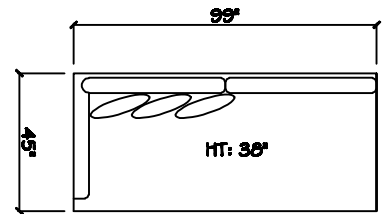

John Michael
Designs

3085 Partivo

Estate Bench Sofa

Bench Sofa

Chair 1/2

Swivel Chair 1/2

1 - Arm Estate Bench Sofa (LAF or RAF)

1 - Arm Bench Sofa (LAF or RAF)

1 - Arm Chair

Armless Bench Sofa

1 - Arm Chaise (LAF or RAF)

Armless Chair 1/2

Corner

Dimensions are approximate with a variance of 1" to 3"