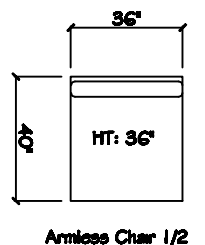

John Michael
Designs

3650 SERIES

Dimensions are approximate with a variance of 1" to 3"