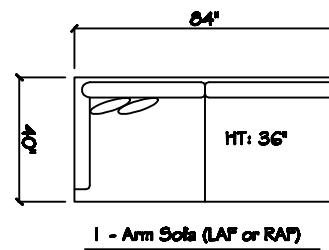

John Michael
Designs

3650 SERIES

Dimensions are approximate with a variance of 1" to 3"