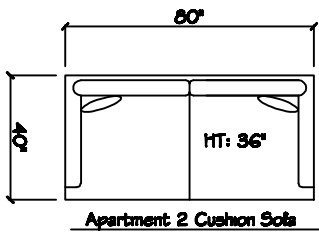

John Michael
Designs

3650 SERIES

Dimensions are approximate with a variance of 1" to 3"