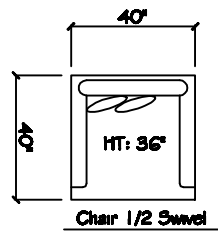

John Michael
Designs

3650 SERIES

Dimensions are approximate with a variance of 1" to 3"