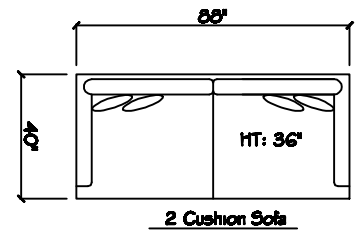

John Michael
Designs

3650 SERIES

Dimensions are approximate with a variance of 1" to 3"