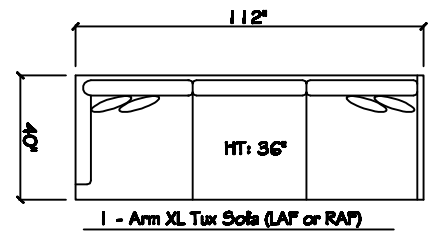

John Michael
Designs

3650 SERIES

Dimensions are approximate with a variance of 1" to 3"