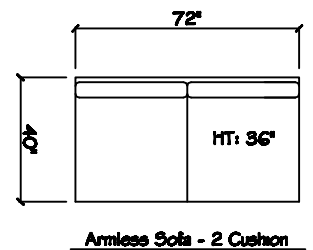

John Michael
Designs

3650 SERIES

Dimensions are approximate with a variance of 1" to 3"