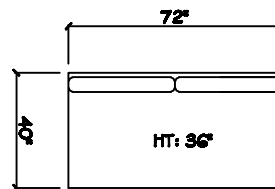

John Michael
Designs

3680 Barstow

Estate Bench Sofa

Bench Sofa

Apt. Bench Sofa

Swivel Chair 1/2

Chair 1/2

1 - Arm Chair 1/2

1 - Arm Bench Sofa (LAF or RAF)

1 - Arm Bench Love Seat (LAF or RAF)

1 - Arm XL Full Bench Tux Sofa (LAF or RAF)

Armless Bench Sofa

Armless Chair 1/2

1 - Arm Chaise (LAF or RAF)

Corner

Cuddle Corner

Dimensions are approximate with a variance of 1" to 3"