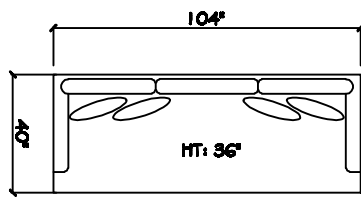

John Michael
Designs

3680 Barstow

Estate Bench Sofa

Bench Sofa

Apt. Bench Sofa

Swivel Chair 1/2

Chair 1/2

1 - Arm Chair 1/2

1 - Arm Bench Sofa (LAF or RAF)

1 - Arm Bench Love Seat (LAF or RAF)

1 - Arm XL Full Bench Tux Sofa (LAF or RAF)

Armless Bench Sofa

Armless Chair 1/2

1 - Arm Chaise (LAF or RAF)

Corner

Cuddle Corner

Dimensions are approximate with a variance of 1" to 3"