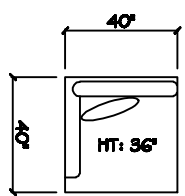

John Michael
Designs

3680 Barstow

Estate Bench Sofa

Bench Sofa

Apt. Bench Sofa

Swivel Chair 1/2

Chair 1/2

1 - Arm Chair 1/2

1 - Arm Bench Sofa (LAF or RAF)

1 - Arm Bench Love Seat (LAF or RAF)

1 - Arm XL Full Bench Tux Sofa (LAF or RAF)

Armless Bench Sofa

Armless Chair 1/2

1 - Arm Chaise (LAF or RAF)

Corner

Cuddle Corner

Dimensions are approximate with a variance of 1" to 3"