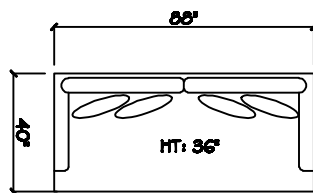

John Michael
Designs

3680 Barstow

Estate Bench Sofa

Bench Sofa

Apt. Bench Sofa

Swivel Chair 1/2

Chair 1/2

1 - Arm Chair 1/2

1 - Arm Bench Sofa (LAF or RAF)

1 - Arm Bench Love Seat (LAF or RAF)

1 - Arm XL Full Bench Tux Sofa (LAF or RAF)

Armless Bench Sofa

Armless Chair 1/2

1 - Arm Chaise (LAF or RAF)

Corner

Cuddle Corner

Dimensions are approximate with a variance of 1" to 3"