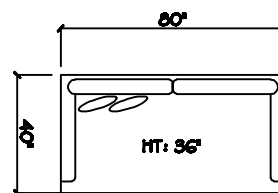

John Michael
Designs

3680 Barstow

Estate Bench Sofa

Bench Sofa

Apt. Bench Sofa

Swivel Chair 1/2

Chair 1/2

1 - Arm Chair 1/2

1 - Arm Bench Sofa (LAF or RAF)

1 - Arm Bench Love Seat (LAF or RAF)

1 - Arm XL Full Bench Tux Sofa (LAF or RAF)

Armless Bench Sofa

Armless Chair 1/2

1 - Arm Chaise (LAF or RAF)

Corner

Cuddle Corner

Dimensions are approximate with a variance of 1" to 3"