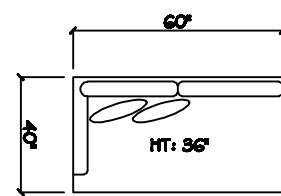

John Michael
Designs

3680 Barstow

Estate Bench Sofa

Bench Sofa

Apt. Bench Sofa

Swivel Chair 1/2

Chair 1/2

1 - Arm Chair 1/2

1 - Arm Bench Sofa (LAF or RAF)

1 - Arm Bench Love Seat (LAF or RAF)

1 - Arm XL Full Bench Tux Sofa (LAF or RAF)

Armless Bench Sofa

Armless Chair 1/2

1 - Arm Chaise (LAF or RAF)

Corner

Cuddle Corner

Dimensions are approximate with a variance of 1" to 3"