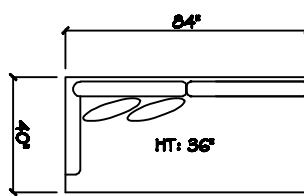

John Michael
Designs

3680 Barstow

Estate Bench Sofa

Bench Sofa

Apt. Bench Sofa

Swivel Chair 1/2

Chair 1/2

1 - Arm Chair 1/2

1 - Arm Bench Sofa (LAF or RAF)

1 - Arm Bench Love Seat (LAF or RAF)

1 - Arm XL Full Bench Tux Sofa (LAF or RAF)

Armless Bench Sofa

Armless Chair 1/2

1 - Arm Chaise (LAF or RAF)

Corner

Cuddle Corner

Dimensions are approximate with a variance of 1" to 3"