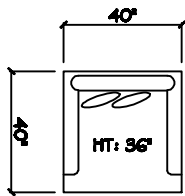

John Michael
Designs

3680 Barstow

Estate Bench Sofa

Bench Sofa

Apt. Bench Sofa

Swivel Chair 1/2

Chair 1/2

1 - Arm Chair 1/2

1 - Arm Bench Sofa (LAF or RAF)

1 - Arm Bench Love Seat (LAF or RAF)

1 - Arm XL Full Bench Tux Sofa (LAF or RAF)

Armless Bench Sofa

Armless Chair 1/2

1 - Arm Chaise (LAF or RAF)

Corner

Cuddle Corner

Dimensions are approximate with a variance of 1" to 3"