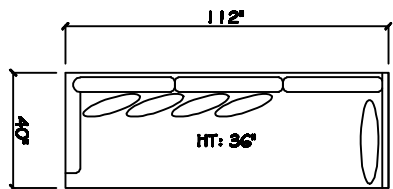

John Michael
Designs

3680 Barstow

Estate Bench Sofa

Bench Sofa

Apt. Bench Sofa

Swivel Chair 1/2

Chair 1/2

1 - Arm Chair 1/2

1 - Arm Bench Sofa (LAF or RAF)

1 - Arm Bench Love Seat (LAF or RAF)

1 - Arm XL Full Bench Tux Sofa (LAF or RAF)

Armless Bench Sofa

Armless Chair 1/2

1 - Arm Chaise (LAF or RAF)

Corner

Cuddle Corner

Dimensions are approximate with a variance of 1" to 3"