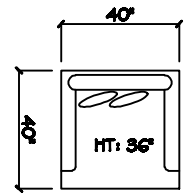

John Michael
Designs

3680 Barstow

Estate Bench Sofa

Bench Sofa

Apt. Bench Sofa

Swivel Chair 1/2

Chair 1/2

1 - Arm Chair 1/2

Dimensions are approximate with a variance of 1" to 3"