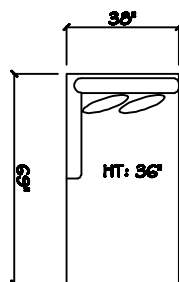

John Michael
Designs

3680 Barstow

Estate Bench Sofa

Bench Sofa

Apt. Bench Sofa

Swivel Chair 1/2

Chair 1/2

1 - Arm Chair 1/2

1 - Arm Bench Sofa (LAF or RAF)

1 - Arm Bench Love Seat (LAF or RAF)

1 - Arm XL Full Bench Tux Sofa (LAF or RAF)

Armless Bench Sofa

Armless Chair 1/2

1 - Arm Chaise (LAF or RAF)

Corner

Cuddle Corner

Dimensions are approximate with a variance of 1" to 3"