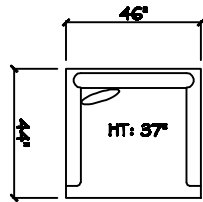

Swivel Chair 1/2