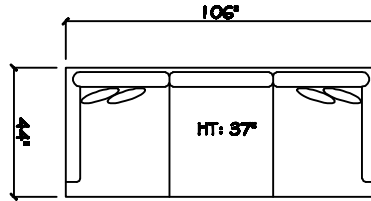

Estate Sofa