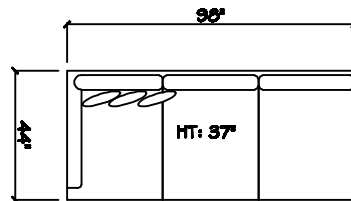

1 - Arm Estate Sofa (LAF or RAF)