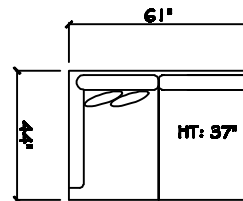

1 - Arm Love Seat (LAF or RAF)