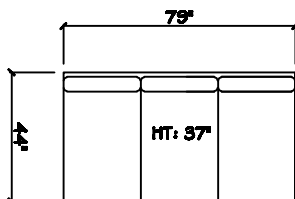

Armless Sofa