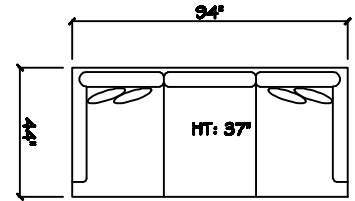

John Michael
Designs

4400 SERIES

Sofa

Dimensions are approximate with a variance of 1" to 3"