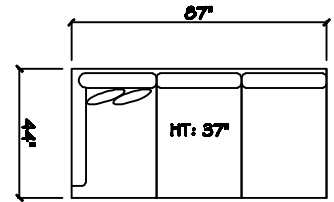

1 - Arm Sofa (LAF or RAF)