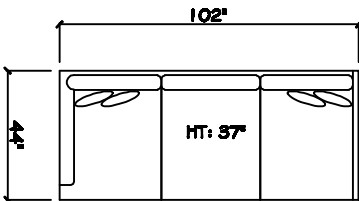

Tux Sofa (LAF or RAF)