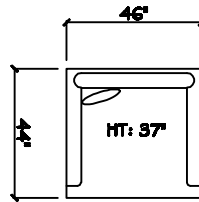

John Michael
Designs

4400 SERIES

Chair 1/2

Dimensions are approximate with a variance of 1" to 3"