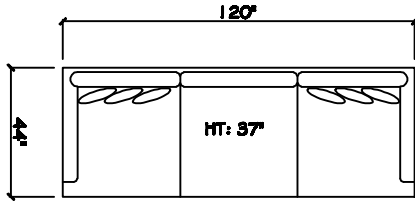

John Michael
Designs

4400 SERIES

10' Sofa 3 Cushion