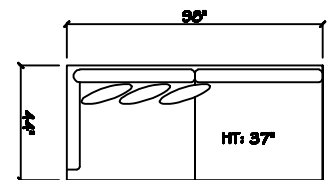

John Michael
Designs

4450 SERIES

10' 2 Cushion Sofa

Estate Sofa 2 Cushion

Sofa

Bench Love Seat

Chair 1/2

Swivel Chair 1/2

1 - Arm Bench Tux Sofa (LAF or RAP)

1 - Arm Estate Sofa (LAF or RAP)

1 - Arm Sofa (LAF or RAP)

1 - Arm Bench Love Seat (LAF or RAP)

Armless Sofa 2 Cushion

Armless Bench Love Seat

1 - Arm XL Chaise (LAF or RAP)

1 - Arm Chaise (LAF or RAP)

1 - Arm Chair 1/2 (LAF or RAP)

Armless Chair 1/2

Corner

Dimensions are approximate with a variance of 1" to 3"