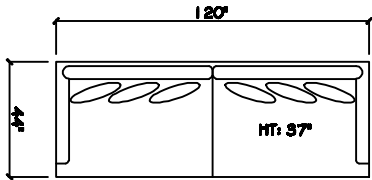

John Michael
Designs

4450 SERIES

10' 2 Cushion Sofa

Estate Sofa 2 Cushion

Sofa

Bench Love Seat

Chair 1/2

Swivel Chair 1/2

1 - Arm Bench Tux Sofa (LAF or RAP)

1 - Arm Estate Sofa (LAF or RAP)

1 - Arm Sofa (LAF or RAP)

1 - Arm Bench Love Seat (LAF or RAP)

Armless Sofa 2 Cushion

Armless Bench Love Seat

1 - Arm XL Chaise (LAF or RAP)

1 - Arm Chaise (LAF or RAP)

1 - Arm Chair 1/2 (LAF or RAP)

Armless Chair 1/2

Corner

Dimensions are approximate with a variance of 1" to 3"