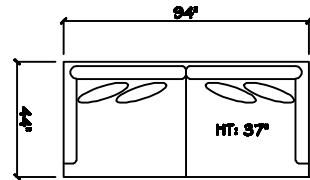

John Michael
Designs

4450 SERIES

10' 2 Cushion Sofa

Estate Sofa 2 Cushion

Sofa

Bench Love Seat

Chair 1/2

Swivel Chair 1/2

1 - Arm Bench Tux Sofa (LAF or RAP)

1 - Arm Estate Sofa (LAF or RAP)

1 - Arm Sofa (LAF or RAP)

1 - Arm Bench Love Seat (LAF or RAP)

Armless Sofa 2 Cushion

Armless Bench Love Seat

1 - Arm XL Chaise (LAF or RAP)

1 - Arm Chaise (LAF or RAP)

1 - Arm Chair 1/2 (LAF or RAP)

Armless Chair 1/2

Corner

Dimensions are approximate with a variance of 1" to 3"