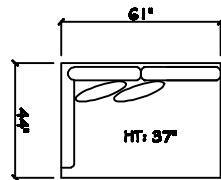

John Michael
Designs

4450 SERIES

10' 2 Cushion Sofa

Estate Sofa 2 Cushion

Sofa

Bench Love Seat

Chair 1/2

Swivel Chair 1/2

1 - Arm Bench Tux Sofa (LAF or RAP)

1 - Arm Estate Sofa (LAF or RAP)

1 - Arm Sofa (LAF or RAP)

1 - Arm Bench Love Seat (LAF or RAP)

Armless Sofa 2 Cushion

Armless Bench Love Seat

1 - Arm XL Chaise (LAF or RAP)

1 - Arm Chaise (LAF or RAP)

1 - Arm Chair 1/2 (LAF or RAP)

Armless Chair 1/2

Corner

Dimensions are approximate with a variance of 1" to 3"