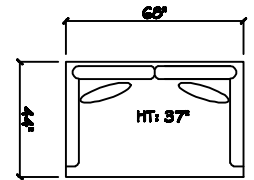

John Michael
Designs

4450 SERIES

10' 2 Cushion Sofa

Estate Sofa 2 Cushion

Sofa

Bench Love Seat

Chair 1/2

Swivel Chair 1/2

1 - Arm Bench Tux Sofa (LAF or RAP)

1 - Arm Estate Sofa (LAF or RAP)

1 - Arm Sofa (LAF or RAP)

1 - Arm Bench Love Seat (LAF or RAP)

Armless Sofa 2 Cushion

Armless Bench Love Seat

1 - Arm XL Chaise (LAF or RAP)

1 - Arm Chaise (LAF or RAP)

1 - Arm Chair 1/2 (LAF or RAP)

Armless Chair 1/2

Corner

Dimensions are approximate with a variance of 1" to 3"