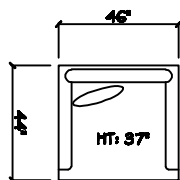

John Michael
Designs

4450 SERIES

10' 2 Cushion Sofa

Estate Sofa 2 Cushion

Sofa

Bench Love Seat

Chair 1/2

Swivel Chair 1/2

1 - Arm Bench Tux Sofa (LAF or RAP)

1 - Arm Estate Sofa (LAF or RAP)

1 - Arm Sofa (LAF or RAP)

1 - Arm Bench Love Seat (LAF or RAP)

Armless Sofa 2 Cushion

Armless Bench Love Seat

1 - Arm XL Chaise (LAF or RAP)

1 - Arm Chaise (LAF or RAP)

1 - Arm Chair 1/2 (LAF or RAP)

Armless Chair 1/2

Corner

Dimensions are approximate with a variance of 1" to 3"