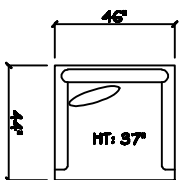

John Michael
Designs

4450 SERIES

10' 2 Cushion Sofa

Estate Sofa 2 Cushion

Sofa

Bench Love Seat

Chair 1/2

Swivel Chair 1/2

1 - Arm Bench Tux Sofa (LAF or RAP)

1 - Arm Estate Sofa (LAF or RAP)

1 - Arm Sofa (LAF or RAP)

1 - Arm Bench Love Seat (LAF or RAP)

Armless Sofa 2 Cushion

Armless Bench Love Seat

1 - Arm XL Chaise (LAF or RAP)

1 - Arm Chaise (LAF or RAP)

1 - Arm Chair 1/2 (LAF or RAP)

Armless Chair 1/2

Corner

Dimensions are approximate with a variance of 1" to 3"