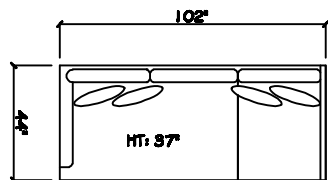

John Michael
Designs

4450 SERIES

10' 2 Cushion Sofa

Estate Sofa 2 Cushion

Sofa

Bench Love Seat

Chair 1/2

Swivel Chair 1/2

1 - Arm Bench Tux Sofa (LAF or RAP)

1 - Arm Estate Sofa (LAF or RAP)

1 - Arm Sofa (LAF or RAP)

1 - Arm Bench Love Seat (LAF or RAP)

Armless Sofa 2 Cushion

Armless Bench Love Seat

1 - Arm XL Chaise (LAF or RAP)

1 - Arm Chaise (LAF or RAP)

1 - Arm Chair 1/2 (LAF or RAP)

Armless Chair 1/2

Corner

Dimensions are approximate with a variance of 1" to 3"