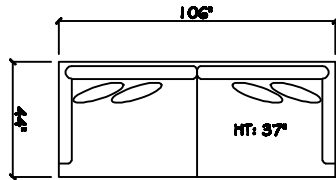

John Michael
Designs

4450 SERIES

10' 2 Cushion Sofa

Estate Sofa 2 Cushion

Sofa

Bench Love Seat

Chair 1/2

Swivel Chair 1/2

1 - Arm Bench Tux Sofa (LAF or RAP)

1 - Arm Estate Sofa (LAF or RAP)

1 - Arm Sofa (LAF or RAP)

1 - Arm Bench Love Seat (LAF or RAP)

Armless Sofa 2 Cushion

Armless Bench Love Seat

1 - Arm XL Chaise (LAF or RAP)

1 - Arm Chaise (LAF or RAP)

1 - Arm Chair 1/2 (LAF or RAP)

Armless Chair 1/2

Corner

Dimensions are approximate with a variance of 1" to 3"