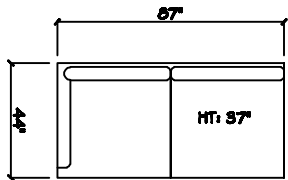

John Michael
Designs

4450 SERIES

10' 2 Cushion Sofa

Estate Sofa 2 Cushion

Sofa

Bench Love Seat

Chair 1/2

Swivel Chair 1/2

1 - Arm Bench Tux Sofa (LAF or RAP)

1 - Arm Estate Sofa (LAF or RAP)

1 - Arm Sofa (LAF or RAP)

1 - Arm Bench Love Seat (LAF or RAP)

Armless Sofa 2 Cushion

Armless Bench Love Seat

1 - Arm XL Chaise (LAF or RAP)

1 - Arm Chaise (LAF or RAP)

1 - Arm Chair 1/2 (LAF or RAP)

Armless Chair 1/2

Corner

Dimensions are approximate with a variance of 1" to 3"