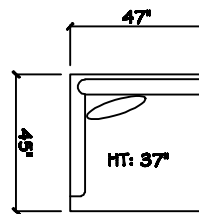

John Michael  
Designs

4480 Mikonos

Estate Bench Sofa

Bench Sofa

Bench Love Seat (LAF or RAF)

Chair 1/2

Swivel Chair 1/2

1 - Arm Estate Bench Sofa (LAF or RAF)

1 - Arm Bench Sofa (LAF or RAF)

1 - Arm Bench Love Seat (LAF or RAF)

1 - Arm Full Bench Tuq Sofa (LAF or RAF)

1 - Arm Chair 1/2

Armless Bench Sofa

1 - Arm Chair (LAF or RAF)

Armless Bench Love Seat

Armless Chair 1/2

Corner

Dimensions are approximate with a variance of 1" to 3"