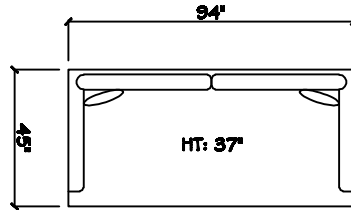

John Michael  
Designs

4480 Mikonos

Estate Bench Sofa

Bench Sofa

Bench Love Seat (LAF or RAF)

Chair 1/2

Swivel Chair 1/2

1 - Arm Estate Bench Sofa (LAF or RAF)

1 - Arm Bench Sofa (LAF or RAF)

1 - Arm Bench Love Seat (LAF or RAF)

1 - Arm Full Bench Tuq Sofa (LAF or RAF)

1 - Arm Chair 1/2

Armless Bench Sofa

1 - Arm Chair (LAF or RAF)

Armless Bench Love Seat

Armless Chair 1/2

Corner

Dimensions are approximate with a variance of 1" to 3"