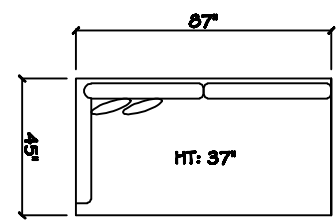

John Michael  
Designs

4480 Mikonos

Estate Bench Sofa

Bench Sofa

Bench Love Seat (LAF or RAF)

Chair 1/2

Swivel Chair 1/2

1 - Arm Estate Bench Sofa (LAF or RAF)

1 - Arm Bench Sofa (LAF or RAF)

1 - Arm Bench Love Seat (LAF or RAF)

1 - Arm Full Bench Tuq Sofa (LAF or RAF)

1 - Arm Chair 1/2

Armless Bench Sofa

1 - Arm Chair (LAF or RAF)

Armless Bench Love Seat

Armless Chair 1/2

Corner

Dimensions are approximate with a variance of 1" to 3"