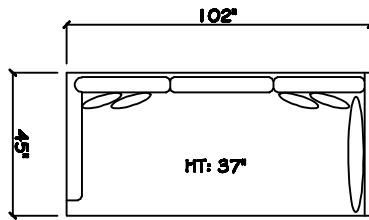

John Michael  
Designs

4480 Mikonos

Estate Bench Sofa

Bench Sofa

Bench Love Seat (LAF or RAF)

Chair 1/2

Swivel Chair 1/2

1 - Arm Estate Bench Sofa (LAF or RAF)

1 - Arm Bench Sofa (LAF or RAF)

1 - Arm Bench Love Seat (LAF or RAF)

1 - Arm Full Bench Tuq Sofa (LAF or RAF)

1 - Arm Chair 1/2

Armless Bench Sofa

1 - Arm Chair (LAF or RAF)

Armless Bench Love Seat

Armless Chair 1/2

Corner

Dimensions are approximate with a variance of 1" to 3"