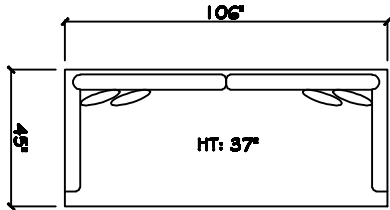

John Michael  
Designs

4480 Mikonos

Estate Bench Sofa

Bench Sofa

Bench Love Seat (LAF or RAF)

Chair 1/2

Swivel Chair 1/2

1 - Arm Estate Bench Sofa (LAF or RAF)

1 - Arm Bench Sofa (LAF or RAF)

1 - Arm Bench Love Seat (LAF or RAF)

1 - Arm Full Bench Tuq Sofa (LAF or RAF)

1 - Arm Chair 1/2

Armless Bench Sofa

1 - Arm Chair (LAF or RAF)

Armless Bench Love Seat

Armless Chair 1/2

Corner

Dimensions are approximate with a variance of 1" to 3"