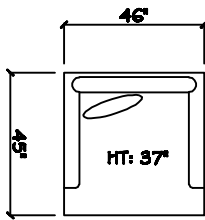

John Michael  
Designs

4480 Mikonos

Estate Bench Sofa

Bench Sofa

Bench Love Seat (LAF or RAF)

Chair 1/2

Swivel Chair 1/2

1 - Arm Estate Bench Sofa (LAF or RAF)

1 - Arm Bench Sofa (LAF or RAF)

1 - Arm Bench Love Seat (LAF or RAF)

1 - Arm Full Bench Tuq Sofa (LAF or RAF)

1 - Arm Chair 1/2

Armless Bench Sofa

1 - Arm Chair (LAF or RAF)

Armless Bench Love Seat

Armless Chair 1/2

Corner

Dimensions are approximate with a variance of 1" to 3"