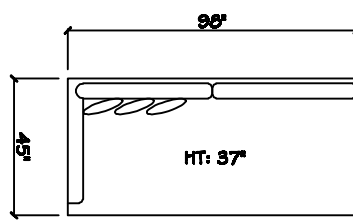

John Michael  
Designs

4480 Mikonos

Estate Bench Sofa

Bench Sofa

Bench Love Seat (LAF or RAF)

Chair 1/2

Swivel Chair 1/2

1 - Arm Estate Bench Sofa (LAF or RAF)

1 - Arm Bench Sofa (LAF or RAF)

1 - Arm Bench Love Seat (LAF or RAF)

1 - Arm Full Bench Tuq Sofa (LAF or RAF)

1 - Arm Chair 1/2

Armless Bench Sofa

1 - Arm Chair (LAF or RAF)

Armless Bench Love Seat

Armless Chair 1/2

Corner

Dimensions are approximate with a variance of 1" to 3"