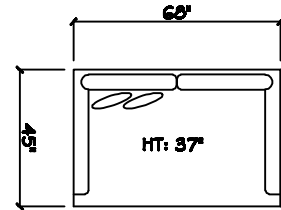

John Michael  
Designs

4480 Mikonos

Estate Bench Sofa

Bench Sofa

Bench Love Seat (LAF or RAF)

Chair 1/2

Swivel Chair 1/2

1 - Arm Estate Bench Sofa (LAF or RAF)

1 - Arm Bench Sofa (LAF or RAF)

1 - Arm Bench Love Seat (LAF or RAF)

1 - Arm Full Bench Tuq Sofa (LAF or RAF)

1 - Arm Chair 1/2

Armless Bench Sofa

1 - Arm Chair (LAF or RAF)

Armless Bench Love Seat

Armless Chair 1/2

Corner

Dimensions are approximate with a variance of 1" to 3"