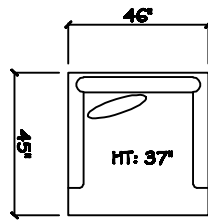

John Michael  
Designs

4480 Mikonos

Estate Bench Sofa

Bench Sofa

Bench Love Seat (LAF or RAF)

Chair 1/2

Swivel Chair 1/2

1 - Arm Estate Bench Sofa (LAF or RAF)

1 - Arm Bench Sofa (LAF or RAF)

1 - Arm Bench Love Seat (LAF or RAF)

1 - Arm Full Bench Tuq Sofa (LAF or RAF)

1 - Arm Chair 1/2

Armless Bench Sofa

1 - Arm Chair (LAF or RAF)

Armless Bench Love Seat

Armless Chair 1/2

Corner

Dimensions are approximate with a variance of 1" to 3"