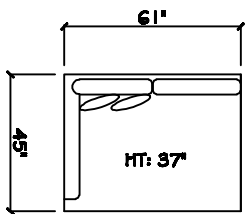

John Michael  
Designs

4480 Mikonos

Estate Bench Sofa

Bench Sofa

Bench Love Seat (LAF or RAF)

Chair 1/2

Swivel Chair 1/2

1 - Arm Estate Bench Sofa (LAF or RAF)

1 - Arm Bench Sofa (LAF or RAF)

1 - Arm Bench Love Seat (LAF or RAF)

1 - Arm Full Bench Tuq Sofa (LAF or RAF)

1 - Arm Chair 1/2

Armless Bench Sofa

1 - Arm Chair (LAF or RAF)

Armless Bench Love Seat

Armless Chair 1/2

Corner

Dimensions are approximate with a variance of 1" to 3"