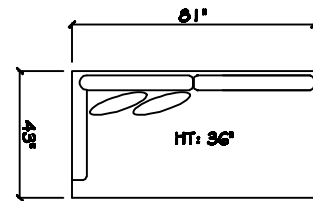

John Michael
Designs

5080 Fiji

Estate Bench Sofa

Bench Sofa

Chair 1/2

Swivel Chair 1/2

1 - Arm Estate Bench Sofa (LAF or RAF)

1 - Arm Bench Sofa (LAF or RAF)

1 - Arm Full Bench Tuft (LAF or RAF)

Armless Bench Sofa

1 - Arm Chair 1/2 (LAF or RAF)

1 - Arm Chaise (LAF or RAF)

Armless Chair 1/2

Corner

Dimensions are approximate with a variance of 1" to 3"