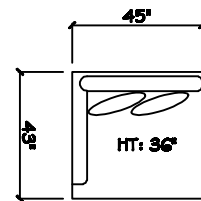

John Michael
Designs

5080 Fiji

Estate Bench Sofa

Bench Sofa

Chair 1/2

Swivel Chair 1/2

1 - Arm Estate Bench Sofa (LAF or RAF)

1 - Arm Bench Sofa (LAF or RAF)

1 - Arm Full Bench Tuft (LAF or RAF)

Armless Bench Sofa

1 - Arm Chair 1/2 (LAF or RAF)

1 - Arm Chaise (LAF or RAF)

Armless Chair 1/2

Corner

Dimensions are approximate with a variance of 1" to 3"