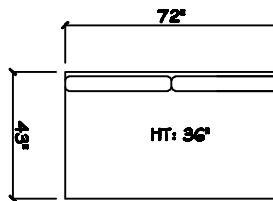

John Michael
Designs

5080 Fiji

Estate Bench Sofa

Bench Sofa

Chair 1/2

Swivel Chair 1/2

1 - Arm Estate Bench Sofa (LAF or RAF)

1 - Arm Bench Sofa (LAF or RAF)

1 - Arm Full Bench Tuft (LAF or RAF)

Armless Bench Sofa

1 - Arm Chair 1/2 (LAF or RAF)

1 - Arm Chaise (LAF or RAF)

Armless Chair 1/2

Corner

Dimensions are approximate with a variance of 1" to 3"