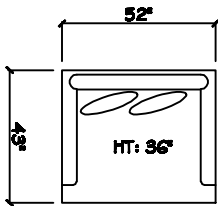

John Michael
Designs

5080 Fiji

Estate Bench Sofa

Bench Sofa

Chair 1/2

Swivel Chair 1/2

1 - Arm Estate Bench Sofa (LAF or RAF)

1 - Arm Bench Sofa (LAF or RAF)

1 - Arm Full Bench Tuft (LAF or RAF)

Armless Bench Sofa

1 - Arm Chair 1/2 (LAF or RAF)

1 - Arm Chaise (LAF or RAF)

Armless Chair 1/2

Corner

Dimensions are approximate with a variance of 1" to 3"