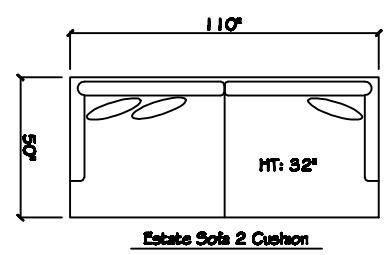

John Michael  
Designs

5250 SERIES

10' Sofa 2 Cushion

Estate Sofa 2 Cushion

Bench Sofa

Chair 1/2

Chair 1/2 Chaise

1 - Arm Bench Sofa (LAF or RAF)

1 - Arm Bench Love Seat

Armless Bench Sofa

Armless Bench Love Seat

1 - Arm XL Chaise (LAF or RAF)

Armless XL Chaise (LAF or RAF)

Corner

Dimensions are approximate with a variance of 1" to 3"