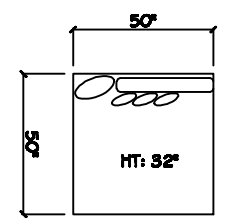

John Michael  
Designs

5250 SERIES

10' Sofa 2 Cushion

Estate Sofa 2 Cushion

Bench Sofa

Chair 1/2

Chair 1/2 Chaise

1 - Arm Bench Sofa (LAF or RAF)

1 - Arm Bench Love Seat

Armless Bench Sofa

Armless Bench Love Seat

1 - Arm XL Chaise (LAF or RAF)

Armless XL Chaise (LAF or RAF)

Corner

Dimensions are approximate with a variance of 1" to 3"