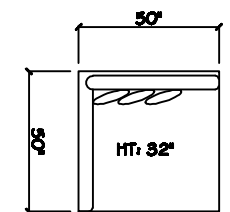

1 - Arm Bench Love Seat

Armless Bench Sofa

Armless Bench Love Seat

1 - Arm XL Chaise (LAF or RAF)

Armless XL Chaise (LAF or RAF)

Corner

Dimensions are approximate with a variance of 1" to 3"