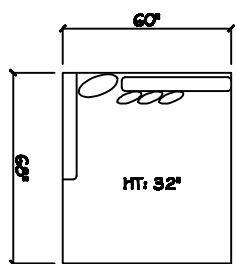

John Michael  
Designs

5250 SERIES

10' Sofa 2 Cushion

Estate Sofa 2 Cushion

Bench Sofa

Chair 1/2

Chair 1/2 Chaise

1 - Arm Bench Sofa (LAF or RAF)

1 - Arm Bench Love Seat

Armless Bench Sofa

Armless Bench Love Seat

1 - Arm XL Chaise (LAF or RAF)

Armless XL Chaise (LAF or RAF)

Corner

Dimensions are approximate with a variance of 1" to 3"