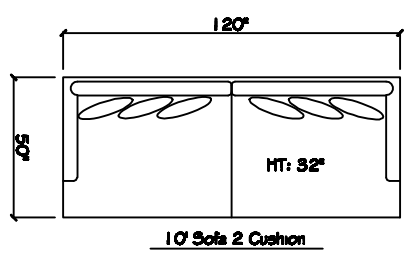

John Michael  
Designs

5250 SERIES

10' Sofa 2 Cushion

Estate Sofa 2 Cushion

Bench Sofa

Chair 1/2

Chair 1/2 Chaise

1 - Arm Bench Sofa (LAF or RAF)

1 - Arm Bench Love Seat

Armless Bench Sofa

Armless Bench Love Seat

1 - Arm XL Chaise (LAF or RAF)

Armless XL Chaise (LAF or RAF)

Corner

Dimensions are approximate with a variance of 1" to 3"