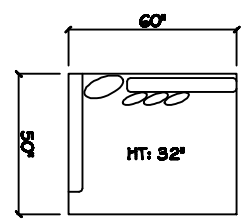

John Michael  
Designs

5250 SERIES

10' Sofa 2 Cushion

Estate Sofa 2 Cushion

Bench Sofa

Chair 1/2

Chair 1/2 Chaise

1 - Arm Bench Sofa (LAF or RAF)

1 - Arm Bench Love Seat

Armless Bench Sofa

Armless Bench Love Seat

1 - Arm XL Chaise (LAF or RAF)

Armless XL Chaise (LAF or RAF)

Corner

Dimensions are approximate with a variance of 1" to 3"