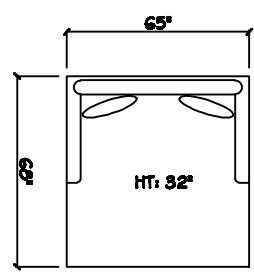

John Michael  
Designs

5250 SERIES

10' Sofa 2 Cushion

Estate Sofa 2 Cushion

Bench Sofa

Chair 1/2

Chair 1/2 Chaise

1 - Arm Bench Sofa (LAF or RAF)

1 - Arm Bench Love Seat

Armless Bench Sofa

Armless Bench Love Seat

1 - Arm XL Chaise (LAF or RAF)

Armless XL Chaise (LAF or RAF)

Corner

Dimensions are approximate with a variance of 1" to 3"