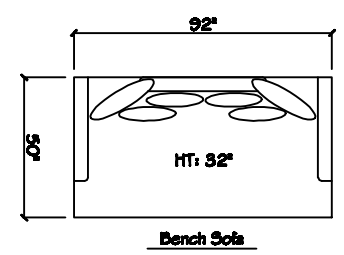

John Michael  
Designs

5250 SERIES

10' Sofa 2 Cushion

Estate Sofa 2 Cushion

Bench Sofa

Chair 1/2

Chair 1/2 Chaise

1 - Arm Bench Sofa (LAF or RAF)

1 - Arm Bench Love Seat

Armless Bench Sofa

Armless Bench Love Seat

1 - Arm XL Chaise (LAF or RAF)

Armless XL Chaise (LAF or RAF)

Corner

Dimensions are approximate with a variance of 1" to 3"