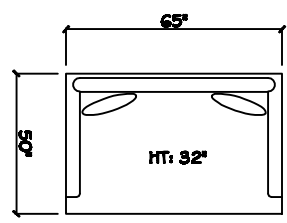

John Michael  
Designs

5250 SERIES

10' Sofa 2 Cushion

Estate Sofa 2 Cushion

Bench Sofa

Chair 1/2

Chair 1/2 Chaise

1 - Arm Bench Sofa (LAF or RAF)

1 - Arm Bench Love Seat

Armless Bench Sofa

Armless Bench Love Seat

1 - Arm XL Chaise (LAF or RAF)

Armless XL Chaise (LAF or RAF)

Corner

Dimensions are approximate with a variance of 1" to 3"