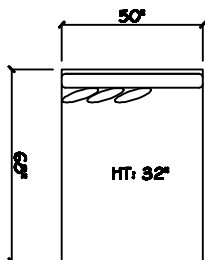

John Michael  
Designs

5260 SERIES

10' Sofa 2 Cushion

Estate Sofa 2 Cushion

Bench Sofa

Chair 1/2

Chair 1/2 Chaise

1-Arm Estate Sofa 2 Cushion

1 - Arm XL Chaise (LAF or RAF)

1 - Arm Bench Love Seat

1 - Arm Bench Sofa (LAF or RAF)

Armless XL Chaise (LAF or RAF)

Armless Bench Sofa

Armless Bench Love Seat

Corner

Dimensions are approximate with a variance of 1" to 3"