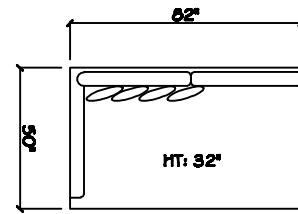

John Michael  
Designs

5260 SERIES

10' Sofa 2 Cushion

Estate Sofa 2 Cushion

Bench Sofa

Chair 1/2

Chair 1/2 Chaise

1-Arm Estate Sofa 2 Cushion

1 - Arm XL Chaise (LAF or RAF)

1 - Arm Bench Love Seat

1 - Arm Bench Sofa (LAF or RAF)

Armless XL Chaise (LAF or RAF)

Armless Bench Sofa

Armless Bench Love Seat

Corner

Dimensions are approximate with a variance of 1" to 3"