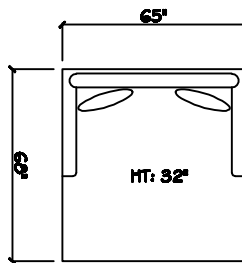

John Michael  
Designs

5260 SERIES

10' Sofa 2 Cushion

Estate Sofa 2 Cushion

Bench Sofa

Chair 1/2

Chair 1/2 Chaise

1-Arm Estate Sofa 2 Cushion

1 - Arm XL Chaise (LAF or RAF)

1 - Arm Bench Love Seat

1 - Arm Bench Sofa (LAF or RAF)

Armless XL Chaise (LAF or RAF)

Armless Bench Sofa

Armless Bench Love Seat

Corner

Dimensions are approximate with a variance of 1" to 3"