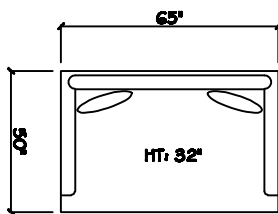

John Michael  
Designs

5260 SERIES

10' Sofa 2 Cushion

Estate Sofa 2 Cushion

Bench Sofa

Chair 1/2

Chair 1/2 Chaise

1-Arm Estate Sofa 2 Cushion

1 - Arm XL Chaise (LAF or RAF)

1 - Arm Bench Love Seat

1 - Arm Bench Sofa (LAF or RAF)

Armless XL Chaise (LAF or RAF)

Armless Bench Sofa

Armless Bench Love Seat

Corner

Dimensions are approximate with a variance of 1" to 3"