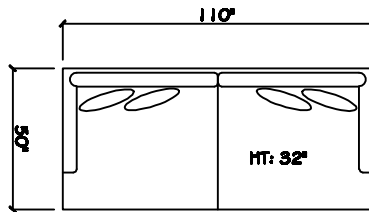

John Michael  
Designs

5260 SERIES

10' Sofa 2 Cushion

Estate Sofa 2 Cushion

Bench Sofa

Chair 1/2

Chair 1/2 Chaise

1-Arm Estate Sofa 2 Cushion

1 - Arm XL Chaise (LAF or RAF)

1 - Arm Bench Love Seat

1 - Arm Bench Sofa (LAF or RAF)

Armless XL Chaise (LAF or RAF)

Armless Bench Sofa

Armless Bench Love Seat

Corner

Dimensions are approximate with a variance of 1" to 3"