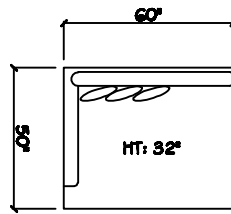

John Michael  
Designs

5260 SERIES

10' Sofa 2 Cushion

Estate Sofa 2 Cushion

Bench Sofa

Chair 1/2

Chair 1/2 Chaise

1-Arm Estate Sofa 2 Cushion

1 - Arm XL Chaise (LAF or RAF)

1 - Arm Bench Love Seat

1 - Arm Bench Sofa (LAF or RAF)

Armless XL Chaise (LAF or RAF)

Armless Bench Sofa

Armless Bench Love Seat

Corner

Dimensions are approximate with a variance of 1" to 3"