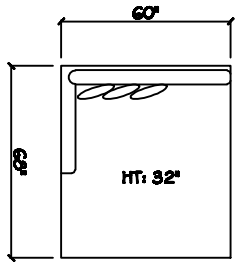

John Michael  
Designs

5260 SERIES

10' Sofa 2 Cushion

Estate Sofa 2 Cushion

Bench Sofa

Chair 1/2

Chair 1/2 Chaise

1-Arm Estate Sofa 2 Cushion

1 - Arm XL Chaise (LAF or RAF)

1 - Arm Bench Love Seat

1 - Arm Bench Sofa (LAF or RAF)

Armless XL Chaise (LAF or RAF)

Armless Bench Sofa

Armless Bench Love Seat

Corner

Dimensions are approximate with a variance of 1" to 3"