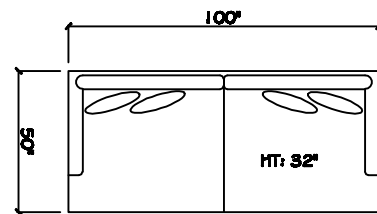

John Michael  
Designs

5260 SERIES

10' Sofa 2 Cushion

Estate Sofa 2 Cushion

Bench Sofa

Chair 1/2

Chair 1/2 Chaise

1-Arm Estate Sofa 2 Cushion

1 - Arm XL Chaise (LAF or RAF)

1 - Arm Bench Love Seat

1 - Arm Bench Sofa (LAF or RAF)

Armless XL Chaise (LAF or RAF)

Armless Bench Sofa

Armless Bench Love Seat

Corner

Dimensions are approximate with a variance of 1" to 3"