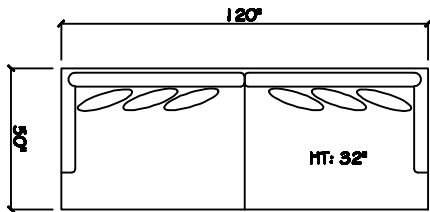

John Michael  
Designs

5260 SERIES

10' Sofa 2 Cushion

Estate Sofa 2 Cushion

Bench Sofa

Chair 1/2

Chair 1/2 Chaise

1-Arm Estate Sofa 2 Cushion

1 - Arm XL Chaise (LAF or RAF)

1 - Arm Bench Love Seat

1 - Arm Bench Sofa (LAF or RAF)

Armless XL Chaise (LAF or RAF)

Armless Bench Sofa

Armless Bench Love Seat

Corner

Dimensions are approximate with a variance of 1" to 3"