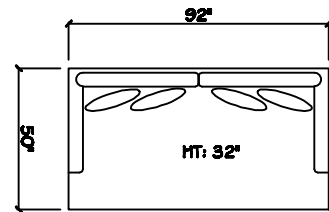

John Michael  
Designs

5260 SERIES

10' Sofa 2 Cushion

Estate Sofa 2 Cushion

Bench Sofa

Chair 1/2

Chair 1/2 Chaise

1-Arm Estate Sofa 2 Cushion

1 - Arm XL Chaise (LAF or RAF)

1 - Arm Bench Love Seat

1 - Arm Bench Sofa (LAF or RAF)

Armless XL Chaise (LAF or RAF)

Armless Bench Sofa

Armless Bench Love Seat

Corner

Dimensions are approximate with a variance of 1" to 3"