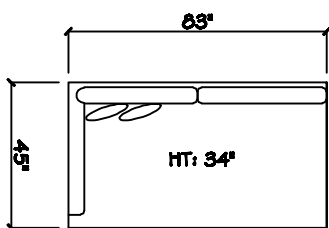

John Michael
Designs

5880 Enigma

Estate Bench Sofa

Bench Sofa

Chair 1/2

1 - Arm Bench Sofa (LAF or RAF)

1 - Arm Bench Love Seat (LAF or RAF)

Armless Bench Sofa

1 - Arm Chaise (LAF or RAF)

Armless Bench Love Seat

Armless Chair 1/2

Corner

Dimensions are approximate with a variance of 1" to 3"