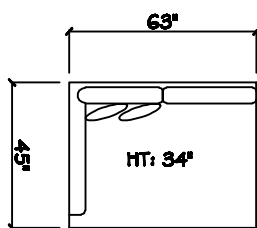

John Michael
Designs

5880 Enigma

Estate Bench Sofa

Bench Sofa

Chair 1/2

1 - Arm Bench Sofa (LAF or RAF)

1 - Arm Bench Love Seat (LAF or RAF)

Armless Bench Sofa

1 - Arm Chaise (LAF or RAF)

Armless Bench Love Seat

Armless Chair 1/2

Corner

Dimensions are approximate with a variance of 1" to 3"