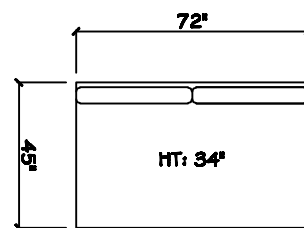

John Michael
Designs

5880 Enigma

Estate Bench Sofa

Bench Sofa

Chair 1/2

1 - Arm Bench Sofa (LAF or RAF)

1 - Arm Bench Love Seat (LAF or RAF)

Armless Bench Sofa

1 - Arm Chaise (LAF or RAF)

Armless Bench Love Seat

Armless Chair 1/2

Corner

Dimensions are approximate with a variance of 1" to 3"