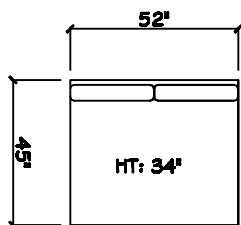

John Michael
Designs

5880 Enigma

Estate Bench Sofa

Bench Sofa

Chair 1/2

1 - Arm Bench Sofa (LAF or RAF)

1 - Arm Bench Love Seat (LAF or RAF)

Armless Bench Sofa

1 - Arm Chaise (LAF or RAF)

Armless Bench Love Seat

Armless Chair 1/2

Corner

Dimensions are approximate with a variance of 1" to 3"