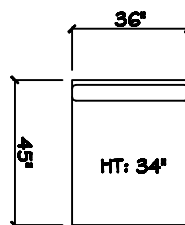

John Michael
Designs

5880 Enigma

Estate Bench Sofa

Bench Sofa

Chair 1/2

1 - Arm Bench Sofa (LAF or RAF)

1 - Arm Bench Love Seat (LAF or RAF)

Armless Bench Sofa

1 - Arm Chaise (LAF or RAF)

Armless Bench Love Seat

Armless Chair 1/2

Corner

Dimensions are approximate with a variance of 1" to 3"