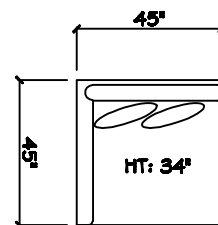

John Michael
Designs

5880 Enigma

Estate Bench Sofa

Bench Sofa

Chair 1/2

1 - Arm Bench Sofa (LAF or RAF)

1 - Arm Bench Love Seat (LAF or RAF)

Armless Bench Sofa

1 - Arm Chaise (LAF or RAF)

Armless Bench Love Seat

Armless Chair 1/2

Corner

Dimensions are approximate with a variance of 1" to 3"