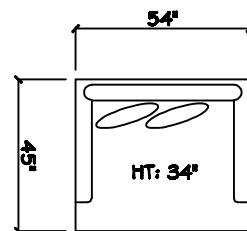

John Michael
Designs

5880 Enigma

Estate Bench Sofa

Bench Sofa

Chair 1/2

1 - Arm Bench Sofa (LAF or RAF)

1 - Arm Bench Love Seat (LAF or RAF)

Armless Bench Sofa

1 - Arm Chaise (LAF or RAF)

Armless Bench Love Seat

Armless Chair 1/2

Corner

Dimensions are approximate with a variance of 1" to 3"