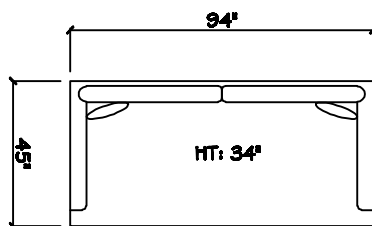

John Michael
Designs

5880 Enigma

Estate Bench Sofa

Bench Sofa

Chair 1/2

1 - Arm Bench Sofa (LAF or RAF)

1 - Arm Bench Love Seat (LAF or RAF)

Armless Bench Sofa

1 - Arm Chaise (LAF or RAF)

Armless Bench Love Seat

Armless Chair 1/2

Corner

Dimensions are approximate with a variance of 1" to 3"