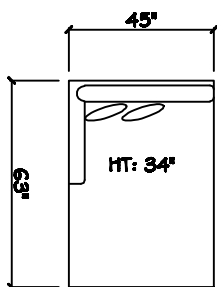

John Michael
Designs

5880 Enigma

Estate Bench Sofa

Bench Sofa

Chair 1/2

1 - Arm Bench Sofa (LAF or RAF)

1 - Arm Bench Love Seat (LAF or RAF)

Armless Bench Sofa

1 - Arm Chaise (LAF or RAF)

Armless Bench Love Seat

Armless Chair 1/2

Corner

Dimensions are approximate with a variance of 1" to 3"