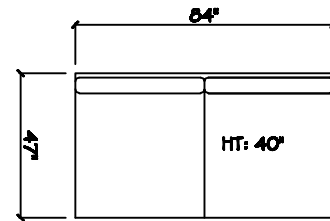

John Michael  
Designs

5900 SERIES

11' Sofa 2 Cushion

10' Sofa 2 Cushion

Estate Sofa

Chair 1/2

1 - Arm Estate Sofa (LAF or RAF)

1 - Arm Chair 1/2

Armless Sofa

1 - Arm Chaise (LAF or RAF)

Armless Chair 1/2

Corner

Dimensions are approximate with a variance of 1" to 3"