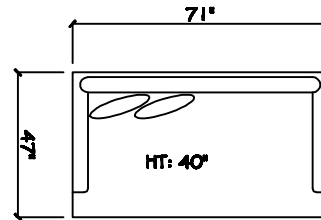

John Michael  
Designs

5900 SERIES

11' Sofa 2 Cushion

10' Sofa 2 Cushion

Estate Sofa

Chair 1/2

1 - Arm Estate Sofa (LAF or RAF)

1 - Arm Chair 1/2

Armless Sofa

1 - Arm Chaise (LAF or RAF)

Armless Chair 1/2

Corner

Dimensions are approximate with a variance of 1" to 3"