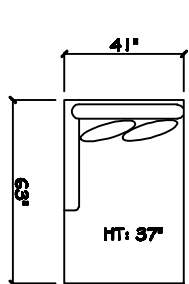

John Michael  
Designs

6700 SERIES

Estate Sofa

Sofa

Chair 1/2

Swivel Chair 1/2

1 - Arm Estate Sofa (LAF or RAF)

1 - Arm Sofa (LAF or RAF)

Armless Sofa

1 - Arm Chair 1/2

1 - Arm Chaise (LAF or RAF)

1 - Arm XL Chaise (LAF or RAF)

Corner

Armless Chair 1/2

Dimensions are approximate with a variance of 1" to 3"