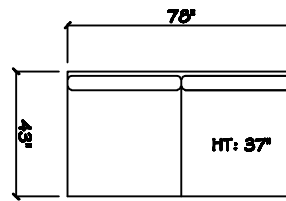

John Michael  
Designs

6700 SERIES

Estate Sofa

Sofa

Chair 1/2

Swivel Chair 1/2

1 - Arm Estate Sofa (LAF or RAF)

1 - Arm Sofa (LAF or RAF)

Armless Sofa

1 - Arm Chair 1/2

1 - Arm Chaise (LAF or RAF)

1 - Arm XL Chaise (LAF or RAF)

Corner

Armless Chair 1/2

Dimensions are approximate with a variance of 1" to 3"