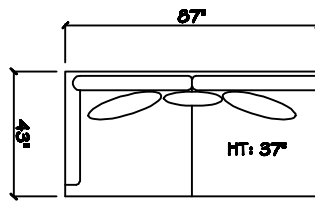

John Michael  
Designs

6700 SERIES

Estate Sofa

Sofa

Chair 1/2

Swivel Chair 1/2

1 - Arm Estate Sofa (LAF or RAF)

1 - Arm Sofa (LAF or RAF)

Armless Sofa

1 - Arm Chair 1/2

1 - Arm Chaise (LAF or RAF)

1 - Arm XL Chaise (LAF or RAF)

Corner

Armless Chair 1/2

Dimensions are approximate with a variance of 1" to 3"