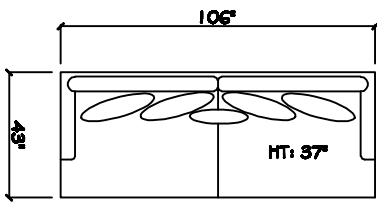

John Michael  
Designs

6700 SERIES

Estate Sofa

Sofa

Chair 1/2

Swivel Chair 1/2

1 - Arm Estate Sofa (LAF or RAF)

1 - Arm Sofa (LAF or RAF)

Armless Sofa

1 - Arm Chair 1/2

1 - Arm Chaise (LAF or RAF)

1 - Arm XL Chaise (LAF or RAF)

Corner

Armless Chair 1/2

Dimensions are approximate with a variance of 1" to 3"