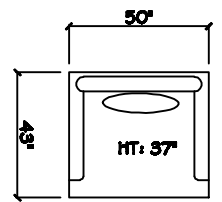

Swivel Chair 1/2