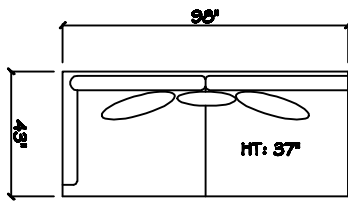

John Michael  
Designs

6700 SERIES

Estate Sofa

Sofa

Chair 1/2

Swivel Chair 1/2

1 - Arm Estate Sofa (LAF or RAF)

1 - Arm Sofa (LAF or RAF)

Armless Sofa

1 - Arm Chair 1/2

1 - Arm Chaise (LAF or RAF)

1 - Arm XL Chaise (LAF or RAF)

Corner

Armless Chair 1/2

Dimensions are approximate with a variance of 1" to 3"