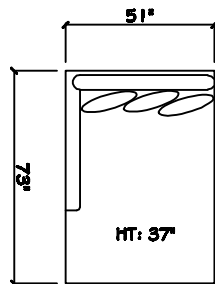

John Michael  
Designs

6700 SERIES

Estate Sofa

Sofa

Chair 1/2

Swivel Chair 1/2

1 - Arm Estate Sofa (LAF or RAF)

1 - Arm Sofa (LAF or RAF)

Armless Sofa

1 - Arm Chair 1/2

1 - Arm Chaise (LAF or RAF)

1 - Arm XL Chaise (LAF or RAF)

Corner

Armless Chair 1/2

Dimensions are approximate with a variance of 1" to 3"