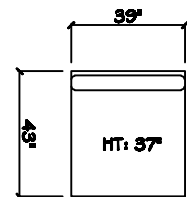

Armless Sofa

1 - Arm Chair 1/2

1 - Arm Chaise (LAF or RAF)

1 - Arm XL Chaise (LAF or RAF)

Corner

Armless Chair 1/2

Dimensions are approximate with a variance of 1" to 3"