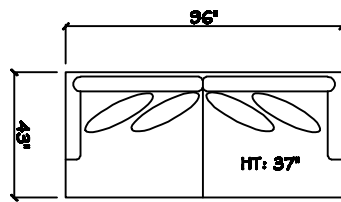

John Michael  
Designs

6700 SERIES

Estate Sofa

Sofa

Chair 1/2

Swivel Chair 1/2

1 - Arm Estate Sofa (LAF or RAF)

1 - Arm Sofa (LAF or RAF)

Armless Sofa

1 - Arm Chair 1/2

1 - Arm Chaise (LAF or RAF)

1 - Arm XL Chaise (LAF or RAF)

Corner

Armless Chair 1/2

Dimensions are approximate with a variance of 1" to 3"