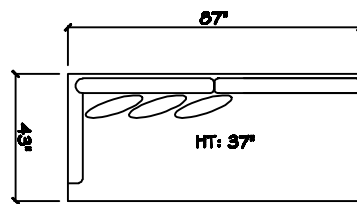

John Michael
Designs

6780 Grenada

Estate Bench Sofa

Bench Sofa

Chair 1/2

Swivel Chair 1/2

1 - Arm Estate Bench Sofa (LAF or RAF)

1 - Arm Bench Sofa (LAF or RAF)

1 - Arm Full Bench Tuft (LAF or RAF)

Armless Bench Sofa

Armless Chair 1/2

1 - Arm Chaise (LAF or RAF)

1 - Arm XL Chaise (LAF or RAF)

Corner

Dimensions are approximate with a variance of 1" to 3"