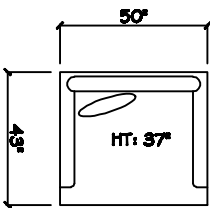

John Michael
Designs

6780 Grenada

Estate Bench Sofa

Bench Sofa

Chair 1/2

Swivel Chair 1/2

1 - Arm Estate Bench Sofa (LAF or RAF)

1 - Arm Bench Sofa (LAF or RAF)

1 - Arm Full Bench Tuft (LAF or RAF)

Armless Bench Sofa

Armless Chair 1/2

1 - Arm Chaise (LAF or RAF)

1 - Arm XL Chaise (LAF or RAF)

Corner

Dimensions are approximate with a variance of 1" to 3"