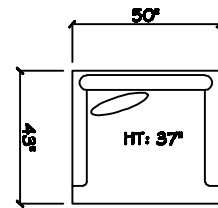

John Michael
Designs

6780 Grenada

Estate Bench Sofa

Bench Sofa

Chair 1/2

Swivel Chair 1/2

1 - Arm Estate Bench Sofa (LAF or RAF)

1 - Arm Bench Sofa (LAF or RAF)

1 - Arm Full Bench Tuft (LAF or RAF)

Armless Bench Sofa

Armless Chair 1/2

1 - Arm Chaise (LAF or RAF)

1 - Arm XL Chaise (LAF or RAF)

Corner

Dimensions are approximate with a variance of 1" to 3"