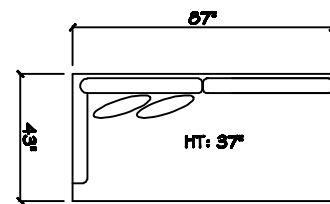

John Michael
Designs

6780 Grenada

Estate Bench Sofa

Bench Sofa

Chair 1/2

Swivel Chair 1/2

1 - Arm Estate Bench Sofa (LAF or RAF)

1 - Arm Bench Sofa (LAF or RAF)

1 - Arm Full Bench Tuft (LAF or RAF)

Armless Bench Sofa

Armless Chair 1/2

1 - Arm Chaise (LAF or RAF)

1 - Arm XL Chaise (LAF or RAF)

Corner

Dimensions are approximate with a variance of 1" to 3"