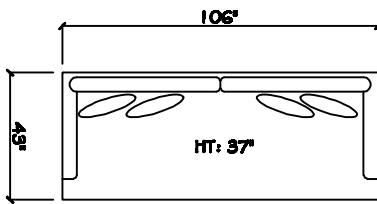

John Michael
Designs

6780 Grenada

Estate Bench Sofa

Bench Sofa

Chair 1/2

Swivel Chair 1/2

1 - Arm Estate Bench Sofa (LAF or RAF)

1 - Arm Bench Sofa (LAF or RAF)

1 - Arm Full Bench Tuft (LAF or RAF)

Armless Bench Sofa

Armless Chair 1/2

1 - Arm Chaise (LAF or RAF)

1 - Arm XL Chaise (LAF or RAF)

Corner

Dimensions are approximate with a variance of 1" to 3"