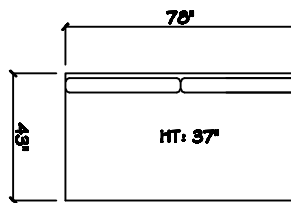

John Michael
Designs

6780 Grenada

Estate Bench Sofa

Bench Sofa

Chair 1/2

Swivel Chair 1/2

1 - Arm Estate Bench Sofa (LAF or RAF)

1 - Arm Bench Sofa (LAF or RAF)

1 - Arm Full Bench Tuft (LAF or RAF)

Armless Bench Sofa

Armless Chair 1/2

1 - Arm Chaise (LAF or RAF)

1 - Arm XL Chaise (LAF or RAF)

Corner

Dimensions are approximate with a variance of 1" to 3"