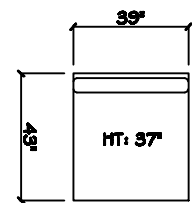

John Michael
Designs

6780 Grenada

Estate Bench Sofa

Bench Sofa

Chair 1/2

Swivel Chair 1/2

1 - Arm Estate Bench Sofa (LAF or RAF)

1 - Arm Bench Sofa (LAF or RAF)

1 - Arm Full Bench Tuft (LAF or RAF)

Armless Bench Sofa

Armless Chair 1/2

1 - Arm Chaise (LAF or RAF)

1 - Arm XL Chaise (LAF or RAF)

Corner

Dimensions are approximate with a variance of 1" to 3"