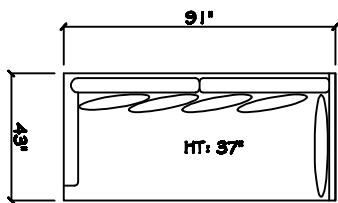

John Michael
Designs

6780 Grenada

Estate Bench Sofa

Bench Sofa

Chair 1/2

Swivel Chair 1/2

1 - Arm Estate Bench Sofa (LAF or RAF)

1 - Arm Bench Sofa (LAF or RAF)

1 - Arm Full Bench Tuft (LAF or RAF)

Armless Bench Sofa

Armless Chair 1/2

1 - Arm Chaise (LAF or RAF)

1 - Arm XL Chaise (LAF or RAF)

Corner

Dimensions are approximate with a variance of 1" to 3"