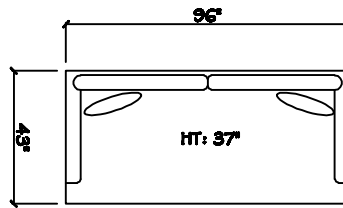

John Michael
Designs

6780 Grenada

Estate Bench Sofa

Bench Sofa

Chair 1/2

Swivel Chair 1/2

1 - Arm Estate Bench Sofa (LAF or RAF)

1 - Arm Bench Sofa (LAF or RAF)

1 - Arm Full Bench Tuft (LAF or RAF)

Armless Bench Sofa

Armless Chair 1/2

1 - Arm Chaise (LAF or RAF)

1 - Arm XL Chaise (LAF or RAF)

Corner

Dimensions are approximate with a variance of 1" to 3"