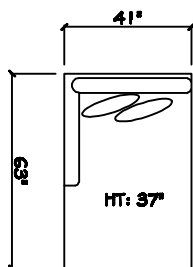

John Michael
Designs

6780 Grenada

Estate Bench Sofa

Bench Sofa

Chair 1/2

Swivel Chair 1/2

1 - Arm Estate Bench Sofa (LAF or RAF)

1 - Arm Bench Sofa (LAF or RAF)

1 - Arm Full Bench Tuft (LAF or RAF)

Armless Bench Sofa

Armless Chair 1/2

1 - Arm Chaise (LAF or RAF)

1 - Arm XL Chaise (LAF or RAF)

Corner

Dimensions are approximate with a variance of 1" to 3"