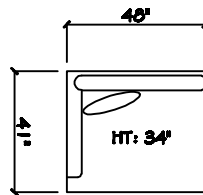

# John Michael Designs

7080 Maya

Estate Bench Sofa

Bench Sofa

Chair 1/2

Swivel Chair 1/2

1 - Arm Estate Bench Sofa (LAF or RAF)

1 - Arm Bench Sofa (LAF or RAF)

1 - Arm Full Bench Tuft (LAF or RAF)

1 - Arm Chair 1/2 (LAF or RAF)

Armless Bench Sofa

1 - Arm Chaise (LAF or RAF)

Armless Chair 1/2

Corner

Dimensions are approximate with a variance of 1" to 3"