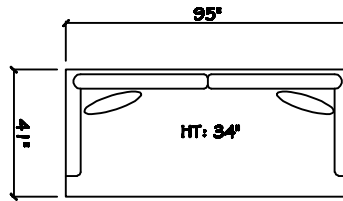

# John Michael Designs

7080 Maya

Estate Bench Sofa

Bench Sofa

Chair 1/2

Swivel Chair 1/2

1 - Arm Estate Bench Sofa (LAF or RAF)

1 - Arm Bench Sofa (LAF or RAF)

1 - Arm Full Bench Tuft (LAF or RAF)

1 - Arm Chair 1/2 (LAF or RAF)

Armless Bench Sofa

1 - Arm Chaise (LAF or RAF)

Armless Chair 1/2

Corner

Dimensions are approximate with a variance of 1" to 3"