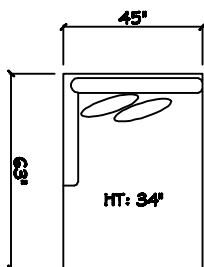

# John Michael Designs

7080 Maya

Estate Bench Sofa

Bench Sofa

Chair 1/2

Swivel Chair 1/2

1 - Arm Estate Bench Sofa (LAF or RAF)

1 - Arm Bench Sofa (LAF or RAF)

1 - Arm Full Bench Tuft (LAF or RAF)

1 - Arm Chair 1/2 (LAF or RAF)

Armless Bench Sofa

1 - Arm Chaise (LAF or RAF)

Armless Chair 1/2

Corner

Dimensions are approximate with a variance of 1" to 3"