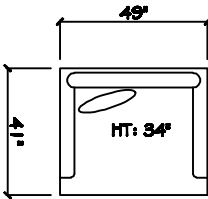

# John Michael Designs

7080 Maya

Estate Bench Sofa

Bench Sofa

Chair 1/2

Swivel Chair 1/2

1 - Arm Estate Bench Sofa (LAF or RAF)

1 - Arm Bench Sofa (LAF or RAF)

1 - Arm Full Bench Tuft (LAF or RAF)

1 - Arm Chair 1/2 (LAF or RAF)

Armless Bench Sofa

1 - Arm Chaise (LAF or RAF)

Armless Chair 1/2

Corner

Dimensions are approximate with a variance of 1" to 3"