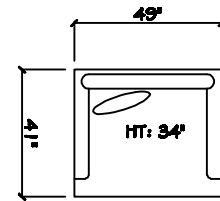

# John Michael Designs

7080 Maya

Estate Bench Sofa

Bench Sofa

Chair 1/2

Swivel Chair 1/2

1 - Arm Estate Bench Sofa (LAF or RAF)

1 - Arm Bench Sofa (LAF or RAF)

1 - Arm Full Bench Tuft (LAF or RAF)

1 - Arm Chair 1/2 (LAF or RAF)

Armless Bench Sofa

1 - Arm Chaise (LAF or RAF)

Armless Chair 1/2

Corner

Dimensions are approximate with a variance of 1" to 3"