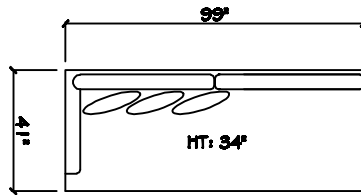

# John Michael Designs

7080 Maya

Estate Bench Sofa

Bench Sofa

Chair 1/2

Swivel Chair 1/2

1 - Arm Estate Bench Sofa (LAF or RAF)

1 - Arm Bench Sofa (LAF or RAF)

1 - Arm Full Bench Tuft (LAF or RAF)

1 - Arm Chair 1/2 (LAF or RAF)

Armless Bench Sofa

1 - Arm Chaise (LAF or RAF)

Armless Chair 1/2

Corner

Dimensions are approximate with a variance of 1" to 3"