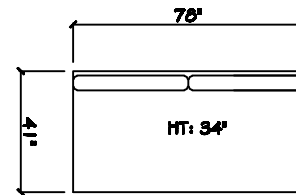

# John Michael Designs

7080 Maya

Estate Bench Sofa

Bench Sofa

Chair 1/2

Swivel Chair 1/2

1 - Arm Estate Bench Sofa (LAF or RAF)

1 - Arm Bench Sofa (LAF or RAF)

1 - Arm Full Bench Tuft (LAF or RAF)

1 - Arm Chair 1/2 (LAF or RAF)

Armless Bench Sofa

1 - Arm Chaise (LAF or RAF)

Armless Chair 1/2

Corner

Dimensions are approximate with a variance of 1" to 3"