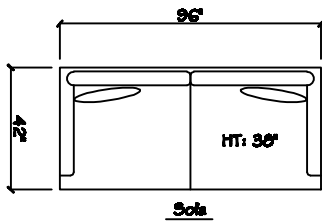

John Michael
Designs

7200 SERIES

10 Foot Sofa - 3 Cushion

10 Foot Sofa - 2 Cushion

Estate Sofa

Sofa

1 Arm Corner Love Tux

Armless Sofa

1 Arm Corner Tux Chaise

Chair 1/2 Chaise

Chair 1/2

Swivel Chair 1/2

Divan Day Bed

Armless Chair 1/2

Corner

44 x 44 Bumper Ottoman

Dimensions are approximate with a variance of 1" to 3"