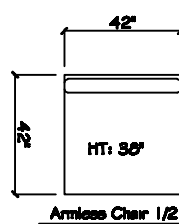

1 Arm Corner Tux Chaise

Chair 1/2 Chaise

Chair 1/2

Swivel Chair 1/2

Divan Day Bed

Armless Chair 1/2

Corner

44 x 44 Bumper Ottoman

Dimensions are approximate with a variance of 1" to 3"