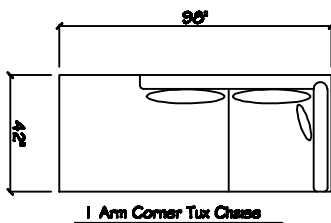

John Michael
Designs

7200 SERIES

10 Foot Sofa - 3 Cushion

10 Foot Sofa - 2 Cushion

Estate Sofa

Sofa

1 Arm Corner Love Tux

Armless Sofa

1 Arm Corner Tux Chaise

Chair 1/2 Chaise

Chair 1/2

Swivel Chair 1/2

Divan Day Bed

Armless Chair 1/2

Corner

44 x 44 Bumper Ottoman

Dimensions are approximate with a variance of 1" to 3"