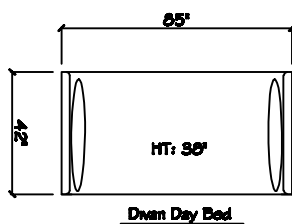

John Michael
Designs

7200 SERIES

10 Foot Sofa - 3 Cushion

10 Foot Sofa - 2 Cushion

Estate Sofa

Sofa

1 Arm Corner Love Tux

Armless Sofa

1 Arm Corner Tux Chaise

Chair 1/2 Chaise

Chair 1/2

Swivel Chair 1/2

Divan Day Bed

Armless Chair 1/2

Corner

44 x 44 Bumper Ottoman

Dimensions are approximate with a variance of 1" to 3"