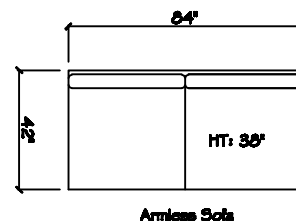

John Michael
Designs

7200 SERIES

10 Foot Sofa - 3 Cushion

10 Foot Sofa - 2 Cushion

Estate Sofa

Sofa

1 Arm Corner Love Tux

Armless Sofa

1 Arm Corner Tux Chaise

Chair 1/2 Chaise

Chair 1/2

Swivel Chair 1/2

Divan Day Bed

Armless Chair 1/2

Corner

44 x 44 Bumper Ottoman

Dimensions are approximate with a variance of 1" to 3"