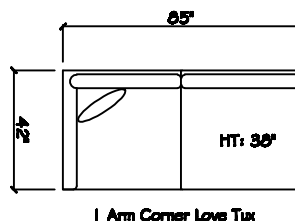

John Michael
Designs

7200 SERIES

10 Foot Sofa - 3 Cushion

10 Foot Sofa - 2 Cushion

Estate Sofa

Sofa

1 Arm Corner Love Tux

Armless Sofa

1 Arm Corner Tux Chaise

Chair 1/2 Chaise

Chair 1/2

Swivel Chair 1/2

Divan Day Bed

Armless Chair 1/2

Corner

44 x 44 Bumper Ottoman

Dimensions are approximate with a variance of 1" to 3"