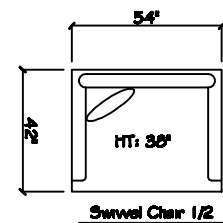

John Michael
Designs

7200 SERIES

10 Foot Sofa - 3 Cushion

10 Foot Sofa - 2 Cushion

Estate Sofa

Sofa

1 Arm Corner Love Tux

Armless Sofa

1 Arm Corner Tux Chaise

Chair 1/2 Chaise

Chair 1/2

Swivel Chair 1/2

Divan Day Bed

Armless Chair 1/2

Corner

44 x 44 Bumper Ottoman

Dimensions are approximate with a variance of 1" to 3"