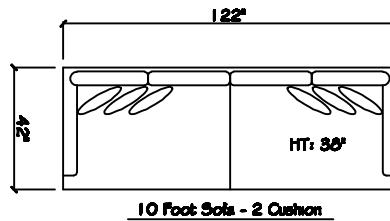

John Michael
Designs

7200 SERIES

10 Foot Sofa - 3 Cushion

10 Foot Sofa - 2 Cushion

Estate Sofa

Sofa

1 Arm Corner Love Tux

Armless Sofa

1 Arm Corner Tux Chaise

Chair 1/2 Chaise

Chair 1/2

Swivel Chair 1/2

Divan Day Bed

Armless Chair 1/2

Corner

44 x 44 Bumper Ottoman

Dimensions are approximate with a variance of 1" to 3"