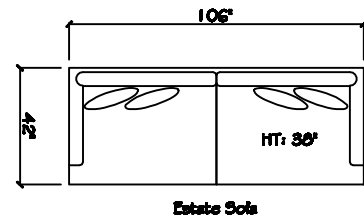

John Michael
Designs

7200 SERIES

10 Foot Sofa - 3 Cushion

10 Foot Sofa - 2 Cushion

Estate Sofa

Sofa

1 Arm Corner Love Tux

Armless Sofa

1 Arm Corner Tux Chaise

Chair 1/2 Chaise

Chair 1/2

Swivel Chair 1/2

Divan Day Bed

Armless Chair 1/2

Corner

44 x 44 Bumper Ottoman

Dimensions are approximate with a variance of 1" to 3"