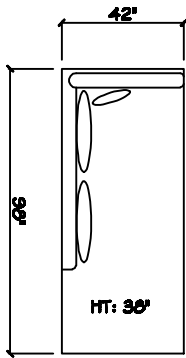

John Michael
Designs

7280 Luminary

Estate Bench Sofa

Bench Sofa

Chair 1/2

Swivel Chair 1/2

1 Arm Corner Love Full Bench Tuft

Armless Bench Sofa

1 Arm Corner Tuft Chaise

Chair 1/2 Chaise

Armless Chair 1/2

Divan Day Bed

Corner

44 x 44 Bumper Ottoman

Dimensions are approximate with a variance of 1" to 3"