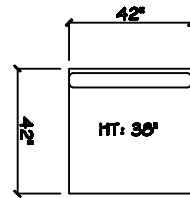

John Michael
Designs

7280 Luminary

Estate Bench Sofa

Bench Sofa

Chair 1/2

Swivel Chair 1/2

1 Arm Corner Love Full Bench Tuft

Armless Bench Sofa

1 Arm Corner Tuft Chaise

Chair 1/2 Chaise

Armless Chair 1/2

Divan Day Bed

Corner

44 x 44 Bumper Ottoman

Dimensions are approximate with a variance of 1" to 3"