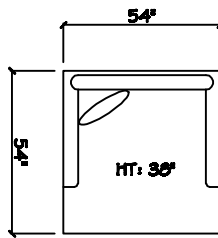

John Michael
Designs

7280 Luminary

Estate Bench Sofa

Bench Sofa

Chair 1/2

Swivel Chair 1/2

1 Arm Corner Love Full Bench Tuft

Armless Bench Sofa

1 Arm Corner Tuft Chaise

Chair 1/2 Chaise

Armless Chair 1/2

Divan Day Bed

Corner

44 x 44 Bumper Ottoman

Dimensions are approximate with a variance of 1" to 3"