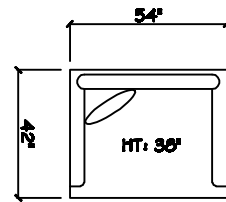

John Michael
Designs

7280 Luminary

Estate Bench Sofa

Bench Sofa

Chair 1/2

Swivel Chair 1/2

1 Arm Corner Love Full Bench Tuft

Armless Bench Sofa

1 Arm Corner Tuft Chaise

Chair 1/2 Chaise

Armless Chair 1/2

Divan Day Bed

Corner

44 x 44 Bumper Ottoman

Dimensions are approximate with a variance of 1" to 3"