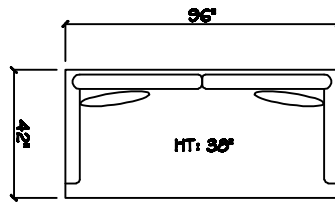

John Michael
Designs

7280 Luminary

Estate Bench Sofa

Bench Sofa

Chair 1/2

Swivel Chair 1/2

1 Arm Corner Love Full Bench Tuft

Armless Bench Sofa

1 Arm Corner Tuft Chaise

Chair 1/2 Chaise

Armless Chair 1/2

Divan Day Bed

Corner

44 x 44 Bumper Ottoman

Dimensions are approximate with a variance of 1" to 3"