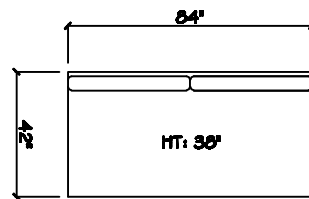

John Michael
Designs

7280 Luminary

Estate Bench Sofa

Bench Sofa

Chair 1/2

Swivel Chair 1/2

1 Arm Corner Love Full Bench Tuft

Armless Bench Sofa

1 Arm Corner Tuft Chaise

Chair 1/2 Chaise

Armless Chair 1/2

Divan Day Bed

Corner

44 x 44 Bumper Ottoman

Dimensions are approximate with a variance of 1" to 3"