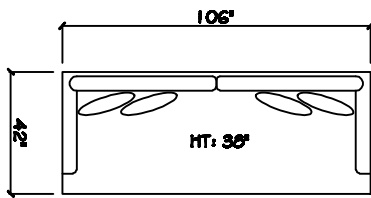

John Michael
Designs

7280 Luminary

Estate Bench Sofa

Bench Sofa

Chair 1/2

Swivel Chair 1/2

1 Arm Corner Love Full Bench Tuft

Armless Bench Sofa

1 Arm Corner Tuft Chaise

Chair 1/2 Chaise

Armless Chair 1/2

Divan Day Bed

Corner

44 x 44 Bumper Ottoman

Dimensions are approximate with a variance of 1" to 3"