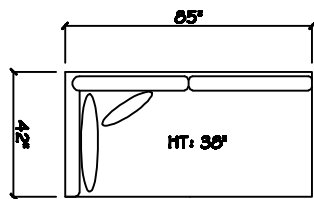

John Michael
Designs

7280 Luminary

Estate Bench Sofa

Bench Sofa

Chair 1/2

Swivel Chair 1/2

1 Arm Corner Love Full Bench Tuft

Armless Bench Sofa

1 Arm Corner Tuft Chaise

Chair 1/2 Chaise

Armless Chair 1/2

Divan Day Bed

Corner

44 x 44 Bumper Ottoman

Dimensions are approximate with a variance of 1" to 3"