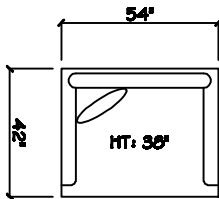

John Michael
Designs

7280 Luminary

Estate Bench Sofa

Bench Sofa

Chair 1/2

Swivel Chair 1/2

1 Arm Corner Love Full Bench Tuft

Armless Bench Sofa

1 Arm Corner Tuft Chaise

Chair 1/2 Chaise

Armless Chair 1/2

Divan Day Bed

Corner

44 x 44 Bumper Ottoman

Dimensions are approximate with a variance of 1" to 3"