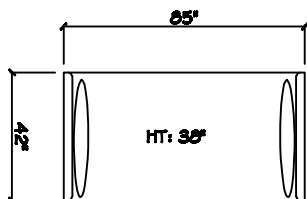

John Michael
Designs

7280 Luminary

Estate Bench Sofa

Bench Sofa

Chair 1/2

Swivel Chair 1/2

1 Arm Corner Love Full Bench Tuft

Armless Bench Sofa

1 Arm Corner Tuft Chaise

Chair 1/2 Chaise

Armless Chair 1/2

Divan Day Bed

Corner

44 x 44 Bumper Ottoman

Dimensions are approximate with a variance of 1" to 3"