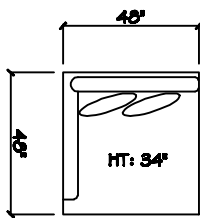

John Michael Designs

7680 Series

Estate Bench Sofa

Bench Sofa

Chair 1/2

1 - Arm Estate Bench Sofa (LAF or RAF)

1 - Arm Bench Sofa (LAF or RAF)

1 - Arm Bench Love Seat (LAF or RAF)

1 - Arm Chair 1/2 (LAF or RAF)

Armless Bench Sofa

Armless Bench Love Seat

1 - Arm Island Chaise (LAF or RAF)

1 - Arm XL Chaise (LAF or RAF)

Armless Chair 1/2

Corner

Dimensions are approximate with a variance of 1" to 3"