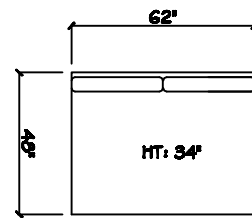

John Michael Designs

7680 Series

Estate Bench Sofa

Bench Sofa

Chair 1/2

1 - Arm Estate Bench Sofa (LAF or RAF)

1 - Arm Bench Sofa (LAF or RAF)

1 - Arm Bench Love Seat (LAF or RAF)

1 - Arm Chair 1/2 (LAF or RAF)

Armless Bench Sofa

Armless Bench Love Seat

1 - Arm Island Chaise (LAF or RAF)

1 - Arm XL Chaise (LAF or RAF)

Armless Chair 1/2

Corner

Dimensions are approximate with a variance of 1" to 3"