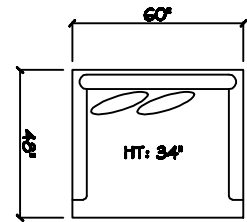

John Michael Designs

7680 Series

Estate Bench Sofa

Bench Sofa

Chair 1/2

1 - Arm Estate Bench Sofa (LAF or RAF)

1 - Arm Bench Sofa (LAF or RAF)

1 - Arm Bench Love Seat (LAF or RAF)

1 - Arm Chair 1/2 (LAF or RAF)

Armless Bench Sofa

Armless Bench Love Seat

1 - Arm Island Chaise (LAF or RAF)

1 - Arm XL Chaise (LAF or RAF)

Armless Chair 1/2

Corner

Dimensions are approximate with a variance of 1" to 3"