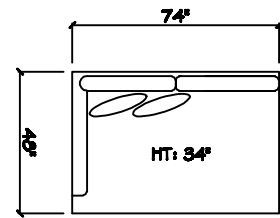

John Michael Designs

7680 Series

Estate Bench Sofa

Bench Sofa

Chair 1/2

1 - Arm Estate Bench Sofa (LAF or RAF)

1 - Arm Bench Sofa (LAF or RAF)

1 - Arm Bench Love Seat (LAF or RAF)

1 - Arm Chair 1/2 (LAF or RAF)

Armless Bench Sofa

Armless Bench Love Seat

1 - Arm Island Chaise (LAF or RAF)

1 - Arm XL Chaise (LAF or RAF)

Armless Chair 1/2

Corner

Dimensions are approximate with a variance of 1" to 3"