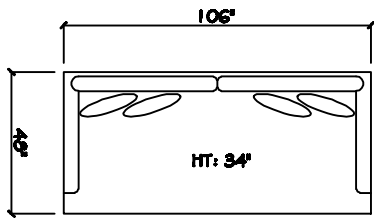

John Michael Designs

7680 Series

Estate Bench Sofa

Bench Sofa

Chair 1/2

1 - Arm Estate Bench Sofa (LAF or RAF)

1 - Arm Bench Sofa (LAF or RAF)

1 - Arm Bench Love Seat (LAF or RAF)

1 - Arm Chair 1/2 (LAF or RAF)

Armless Bench Sofa

Armless Bench Love Seat

1 - Arm Island Chaise (LAF or RAF)

1 - Arm XL Chaise (LAF or RAF)

Armless Chair 1/2

Corner

Dimensions are approximate with a variance of 1" to 3"