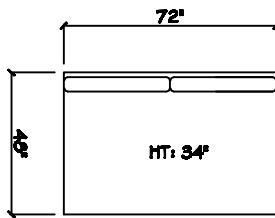

John Michael Designs

7680 Series

Estate Bench Sofa

Bench Sofa

Chair 1/2

1 - Arm Estate Bench Sofa (LAF or RAF)

1 - Arm Bench Sofa (LAF or RAF)

1 - Arm Bench Love Seat (LAF or RAF)

1 - Arm Chair 1/2 (LAF or RAF)

Armless Bench Sofa

Armless Bench Love Seat

1 - Arm Island Chaise (LAF or RAF)

1 - Arm XL Chaise (LAF or RAF)

Armless Chair 1/2

Corner

Dimensions are approximate with a variance of 1" to 3"