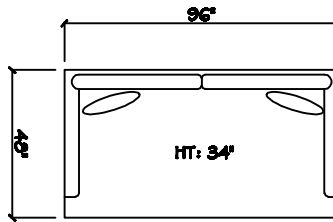

John Michael Designs

7680 Series

Estate Bench Sofa

Bench Sofa

Chair 1/2

1 - Arm Estate Bench Sofa (LAF or RAF)

1 - Arm Bench Sofa (LAF or RAF)

1 - Arm Bench Love Seat (LAF or RAF)

1 - Arm Chair 1/2 (LAF or RAF)

Armless Bench Sofa

Armless Bench Love Seat

1 - Arm Island Chaise (LAF or RAF)

1 - Arm XL Chaise (LAF or RAF)

Armless Chair 1/2

Corner

Dimensions are approximate with a variance of 1" to 3"