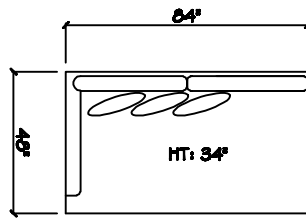

John Michael Designs

7680 Series

Estate Bench Sofa

Bench Sofa

Chair 1/2

1 - Arm Estate Bench Sofa (LAF or RAF)

1 - Arm Bench Sofa (LAF or RAF)

1 - Arm Bench Love Seat (LAF or RAF)

1 - Arm Chair 1/2 (LAF or RAF)

Armless Bench Sofa

Armless Bench Love Seat

1 - Arm Island Chaise (LAF or RAF)

1 - Arm XL Chaise (LAF or RAF)

Armless Chair 1/2

Corner

Dimensions are approximate with a variance of 1" to 3"