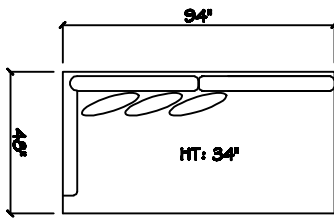

John Michael Designs

7680 Series

Estate Bench Sofa

Bench Sofa

Chair 1/2

1 - Arm Estate Bench Sofa (LAF or RAF)

1 - Arm Bench Sofa (LAF or RAF)

1 - Arm Bench Love Seat (LAF or RAF)

1 - Arm Chair 1/2 (LAF or RAF)

Armless Bench Sofa

Armless Bench Love Seat

1 - Arm Island Chaise (LAF or RAF)

1 - Arm XL Chaise (LAF or RAF)

Armless Chair 1/2

Corner

Dimensions are approximate with a variance of 1" to 3"