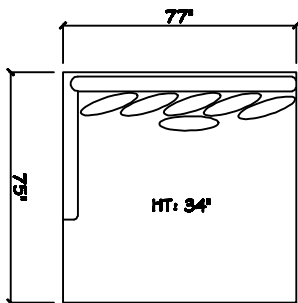

John Michael Designs

7680 Series

Estate Bench Sofa

Bench Sofa

Chair 1/2

1 - Arm Estate Bench Sofa (LAF or RAF)

1 - Arm Bench Sofa (LAF or RAF)

1 - Arm Bench Love Seat (LAF or RAF)

1 - Arm Chair 1/2 (LAF or RAF)

Armless Bench Sofa

Armless Bench Love Seat

1 - Arm Island Chaise (LAF or RAF)

1 - Arm XL Chaise (LAF or RAF)

Armless Chair 1/2

Corner

Dimensions are approximate with a variance of 1" to 3"