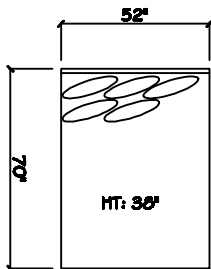

John Michael
Designs

7750 SERIES

10 Foot Sofa - 2 Cushion

Estate Bench Sofa

Bench Sofa

Chair 1/2 Chaise

1 - Arm XL Chaise (LAF or RAF)

1 - Arm Estate Bench Sofa (LAF or RAF)

1 - Arm Bench Sofa (LAF or RAF)

1 - Arm XL Bench Love Seat (LAF or RAF)

Chair 1/2

Armless XL Chaise (LAF or RAF)

Armless Bench Sofa (LAF or RAF)

Armless Bench Love Seat (LAF or RAF)

Corner

Dimensions are approximate with a variance of 1" to 3"