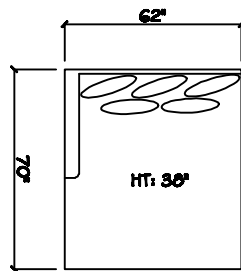

John Michael
Designs

7750 SERIES

10 Foot Sofa - 2 Cushion

Estate Bench Sofa

Bench Sofa

Chair 1/2 Chaise

1 - Arm XL Chaise (LAF or RAF)

1 - Arm Estate Bench Sofa (LAF or RAF)

1 - Arm Bench Sofa (LAF or RAF)

1 - Arm XL Bench Love Seat (LAF or RAF)

Chair 1/2

Armless XL Chaise (LAF or RAF)

Armless Bench Sofa (LAF or RAF)

Armless Bench Love Seat (LAF or RAF)

Corner

Dimensions are approximate with a variance of 1" to 3"