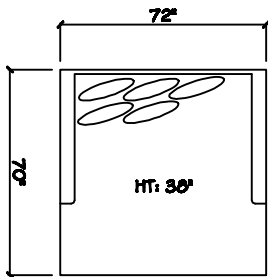

John Michael
Designs

7750 SERIES

10 Foot Sofa - 2 Cushion

Estate Bench Sofa

Bench Sofa

Chair 1/2 Chaise

1 - Arm XL Chaise (LAF or RAF)

1 - Arm Estate Bench Sofa (LAF or RAF)

1 - Arm Bench Sofa (LAF or RAF)

1 - Arm XL Bench Love Seat (LAF or RAF)

Chair 1/2

Armless XL Chaise (LAF or RAF)

Armless Bench Sofa (LAF or RAF)

Armless Bench Love Seat (LAF or RAF)

Corner

Dimensions are approximate with a variance of 1" to 3"