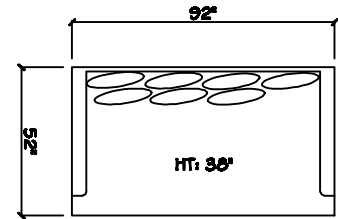

John Michael
Designs

7750 SERIES

10 Foot Sofa - 2 Cushion

Estate Bench Sofa

Bench Sofa

Chair 1/2 Chaise

1 - Arm XL Chaise (LAF or RAF)

1 - Arm Estate Bench Sofa (LAF or RAF)

1 - Arm Bench Sofa (LAF or RAF)

1 - Arm XL Bench Love Seat (LAF or RAF)

Chair 1/2

Armless XL Chaise (LAF or RAF)

Armless Bench Sofa (LAF or RAF)

Armless Bench Love Seat (LAF or RAF)

Corner

Dimensions are approximate with a variance of 1" to 3"