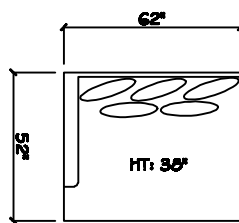

John Michael
Designs

7750 SERIES

10 Foot Sofa - 2 Cushion

Estate Bench Sofa

Bench Sofa

Chair 1/2 Chaise

1 - Arm XL Chaise (LAF or RAF)

1 - Arm Estate Bench Sofa (LAF or RAF)

1 - Arm Bench Sofa (LAF or RAF)

1 - Arm XL Bench Love Seat (LAF or RAF)

Chair 1/2

Armless XL Chaise (LAF or RAF)

Armless Bench Sofa (LAF or RAF)

Armless Bench Love Seat (LAF or RAF)

Corner

Dimensions are approximate with a variance of 1" to 3"