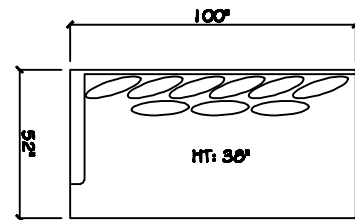

John Michael
Designs

7750 SERIES

10 Foot Sofa - 2 Cushion

Estate Bench Sofa

Bench Sofa

Chair 1/2 Chaise

1 - Arm XL Chaise (LAF or RAF)

1 - Arm Estate Bench Sofa (LAF or RAF)

1 - Arm Bench Sofa (LAF or RAF)

1 - Arm XL Bench Love Seat (LAF or RAF)

Chair 1/2

Armless XL Chaise (LAF or RAF)

Armless Bench Sofa (LAF or RAF)

Armless Bench Love Seat (LAF or RAF)

Corner

Dimensions are approximate with a variance of 1" to 3"