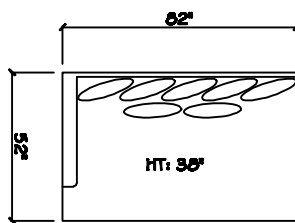

John Michael
Designs

7750 SERIES

10 Foot Sofa - 2 Cushion

Estate Bench Sofa

Bench Sofa

Chair 1/2 Chaise

1 - Arm XL Chaise (LAF or RAF)

1 - Arm Estate Bench Sofa (LAF or RAF)

1 - Arm Bench Sofa (LAF or RAF)

1 - Arm XL Bench Love Seat (LAF or RAF)

Chair 1/2

Armless XL Chaise (LAF or RAF)

Armless Bench Sofa (LAF or RAF)

Armless Bench Love Seat (LAF or RAF)

Corner

Dimensions are approximate with a variance of 1" to 3"