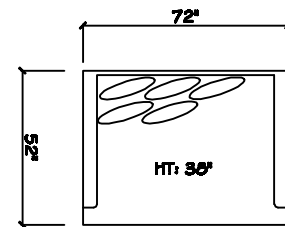

John Michael
Designs

7750 SERIES

10 Foot Sofa - 2 Cushion

Estate Bench Sofa

Bench Sofa

Chair 1/2 Chaise

1 - Arm XL Chaise (LAF or RAF)

1 - Arm Estate Bench Sofa (LAF or RAF)

1 - Arm Bench Sofa (LAF or RAF)

1 - Arm XL Bench Love Seat (LAF or RAF)

Chair 1/2

Armless XL Chaise (LAF or RAF)

Armless Bench Sofa (LAF or RAF)

Armless Bench Love Seat (LAF or RAF)

Corner

Dimensions are approximate with a variance of 1" to 3"