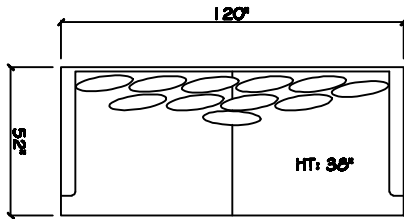

John Michael
Designs

7750 SERIES

10 Foot Sofa - 2 Cushion

Estate Bench Sofa

Bench Sofa

Chair 1/2 Chaise

1 - Arm XL Chaise (LAF or RAF)

1 - Arm Estate Bench Sofa (LAF or RAF)

1 - Arm Bench Sofa (LAF or RAF)

1 - Arm XL Bench Love Seat (LAF or RAF)

Chair 1/2

Armless XL Chaise (LAF or RAF)

Armless Bench Sofa (LAF or RAF)

Armless Bench Love Seat (LAF or RAF)

Corner

Dimensions are approximate with a variance of 1" to 3"