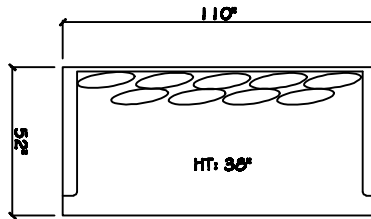

John Michael
Designs

7750 SERIES

10 Foot Sofa - 2 Cushion

Estate Bench Sofa

Bench Sofa

Chair 1/2 Chaise

1 - Arm XL Chaise (LAF or RAF)

1 - Arm Estate Bench Sofa (LAF or RAF)

1 - Arm Bench Sofa (LAF or RAF)

1 - Arm XL Bench Love Seat (LAF or RAF)

Chair 1/2

Armless XL Chaise (LAF or RAF)

Armless Bench Sofa (LAF or RAF)

Armless Bench Love Seat (LAF or RAF)

Corner

Dimensions are approximate with a variance of 1" to 3"