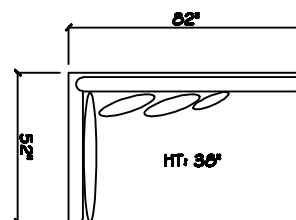

John Michael  
Designs

7770 SERIES

10' Sofa 2 Cushion

Estate Bench Sofa

Bench Sofa

Chair 1/2 Chaise

Chair 1/2

1 - Arm Bench Sofa (LAF or RAF)

1 - Arm XL Bench Love Seat (LAF or RAF)

1 - Arm XL Chaise (LAF or RAF)

1 - Arm Estate Bench Sofa (LAF or RAF)

Armless XL Chaise (LAF or RAF)

Armless Bench Sofa (LAF or RAF)

Armless Bench Love Seat (LAF or RAF)

Corner

Dimensions are approximate with a variance of 1" to 3"