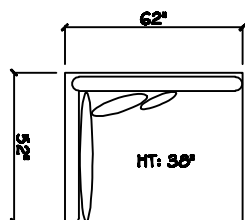

John Michael  
Designs

7770 SERIES

10' Sofa 2 Cushion

Estate Bench Sofa

Bench Sofa

Chair 1/2 Chaise

Chair 1/2

1 - Arm Bench Sofa (LAF or RAF)

1 - Arm XL Bench Love Seat (LAF or RAF)

1 - Arm XL Chaise (LAF or RAF)

1 - Arm Estate Bench Sofa (LAF or RAF)

Armless XL Chaise (LAF or RAF)

Armless Bench Sofa (LAF or RAF)

Armless Bench Love Seat (LAF or RAF)

Corner

Dimensions are approximate with a variance of 1" to 3"