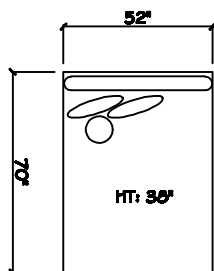

John Michael  
Designs

7770 SERIES

10' Sofa 2 Cushion

Estate Bench Sofa

Bench Sofa

Chair 1/2 Chaise

Chair 1/2

1 - Arm Bench Sofa (LAF or RAF)

1 - Arm XL Bench Love Seat (LAF or RAF)

1 - Arm XL Chaise (LAF or RAF)

1 - Arm Estate Bench Sofa (LAF or RAF)

Armless XL Chaise (LAF or RAF)

Armless Bench Sofa (LAF or RAF)

Armless Bench Love Seat (LAF or RAF)

Corner

Dimensions are approximate with a variance of 1" to 3"