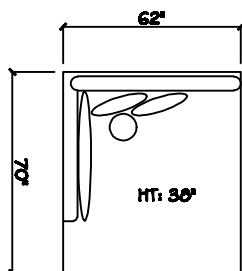

John Michael  
Designs

7770 SERIES

10' Sofa 2 Cushion

Estate Bench Sofa

Bench Sofa

Chair 1/2 Chaise

Chair 1/2

1 - Arm Bench Sofa (LAF or RAF)

1 - Arm XL Bench Love Seat (LAF or RAF)

1 - Arm XL Chaise (LAF or RAF)

1 - Arm Estate Bench Sofa (LAF or RAF)

Armless XL Chaise (LAF or RAF)

Armless Bench Sofa (LAF or RAF)

Armless Bench Love Seat (LAF or RAF)

Corner

Dimensions are approximate with a variance of 1" to 3"