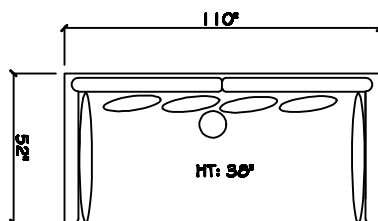

John Michael  
Designs

7770 SERIES

10' Sofa 2 Cushion

Estate Bench Sofa

Bench Sofa

Chair 1/2 Chaise

Chair 1/2

1 - Arm Bench Sofa (LAF or RAF)

1 - Arm XL Bench Love Seat (LAF or RAF)

1 - Arm XL Chaise (LAF or RAF)

1 - Arm Estate Bench Sofa (LAF or RAF)

Armless XL Chaise (LAF or RAF)

Armless Bench Sofa (LAF or RAF)

Armless Bench Love Seat (LAF or RAF)

Corner

Dimensions are approximate with a variance of 1" to 3"