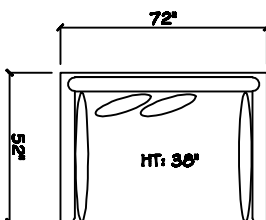

John Michael  
Designs

7770 SERIES

10' Sofa 2 Cushion

Estate Bench Sofa

Bench Sofa

Chair 1/2 Chaise

Chair 1/2

1 - Arm Bench Sofa (LAF or RAF)

1 - Arm XL Bench Love Seat (LAF or RAF)

1 - Arm XL Chaise (LAF or RAF)

1 - Arm Estate Bench Sofa (LAF or RAF)

Armless XL Chaise (LAF or RAF)

Armless Bench Sofa (LAF or RAF)

Armless Bench Love Seat (LAF or RAF)

Corner

Dimensions are approximate with a variance of 1" to 3"