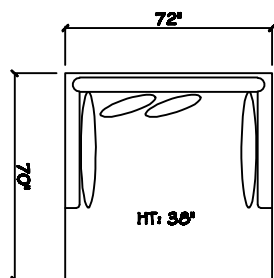

John Michael  
Designs

7770 SERIES

10' Sofa 2 Cushion

Estate Bench Sofa

Bench Sofa

Chair 1/2 Chaise

Chair 1/2

1 - Arm Bench Sofa (LAF or RAF)

1 - Arm XL Bench Love Seat (LAF or RAF)

1 - Arm XL Chaise (LAF or RAF)

1 - Arm Estate Bench Sofa (LAF or RAF)

Armless XL Chaise (LAF or RAF)

Armless Bench Sofa (LAF or RAF)

Armless Bench Love Seat (LAF or RAF)

Corner

Dimensions are approximate with a variance of 1" to 3"