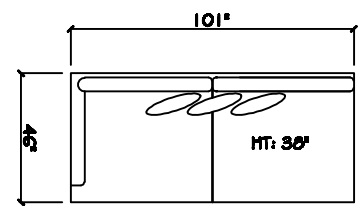

John Michael
Designs

8800 SERIES

10' Sofa 2 Cushion

Estate Sofa 2 Cushion

Bench Sofa

Sofa

Chair 1/2 Chaise

Chair 1/2

1 - Arm Estate Sofa (LAF or RAF)

1 - Arm Sofa (LAF or RAF)

1 - Arm Chair 1/2

Armless Sofa

Armless Chair 1/2

1 - Arm XL Chaise (LAF or RAF)

Armless Bench Love Seat (LAF or RAF)

Corner

40 x 40 Bumper Ottoman

Dimensions are approximate with a variance of 1" to 3"