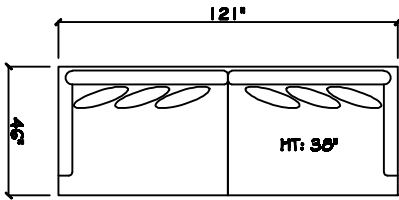

John Michael
Designs

8800 SERIES

10' Sofa 2 Cushion

Estate Sofa 2 Cushion

Bench Sofa

Sofa

Chair 1/2 Chaise

Chair 1/2

1 - Arm Estate Sofa (LAF or RAF)

1 - Arm Sofa (LAF or RAF)

1 - Arm Chair 1/2

Armless Sofa

Armless Chair 1/2

1 - Arm XL Chaise (LAF or RAF)

Armless Bench Love Seat (LAF or RAF)

Corner

40 x 40 Bumper Ottoman

Dimensions are approximate with a variance of 1" to 3"