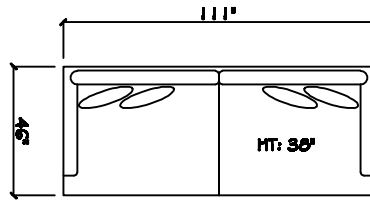

John Michael
Designs

8800 SERIES

10' Sofa 2 Cushion

Estate Sofa 2 Cushion

Bench Sofa

Sofa

Chair 1/2 Chaise

Chair 1/2

1 - Arm Estate Sofa (LAF or RAF)

1 - Arm Sofa (LAF or RAF)

1 - Arm Chair 1/2

Armless Sofa

Armless Chair 1/2

1 - Arm XL Chaise (LAF or RAF)

Armless Bench Love Seat (LAF or RAF)

Corner

40 x 40 Bumper Ottoman

Dimensions are approximate with a variance of 1" to 3"