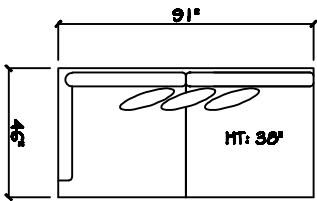

John Michael
Designs

8800 SERIES

10' Sofa 2 Cushion

Estate Sofa 2 Cushion

Bench Sofa

Sofa

Chair 1/2 Chaise

Chair 1/2

1 - Arm Estate Sofa (LAF or RAF)

1 - Arm Sofa (LAF or RAF)

1 - Arm Chair 1/2

Armless Sofa

Armless Chair 1/2

1 - Arm XL Chaise (LAF or RAF)

Armless Bench Love Seat (LAF or RAF)

Corner

40 x 40 Bumper Ottoman

Dimensions are approximate with a variance of 1" to 3"