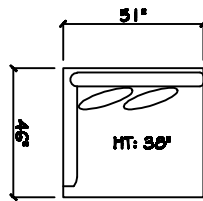

John Michael
Designs

8800 SERIES

10' Sofa 2 Cushion

Estate Sofa 2 Cushion

Bench Sofa

Sofa

Chair 1/2 Chaise

Chair 1/2

1 - Arm Estate Sofa (LAF or RAF)

1 - Arm Sofa (LAF or RAF)

1 - Arm Chair 1/2

Armless Sofa

Armless Chair 1/2

1 - Arm XL Chaise (LAF or RAF)

Armless Bench Love Seat (LAF or RAF)

Corner

40 x 40 Bumper Ottoman

Dimensions are approximate with a variance of 1" to 3"