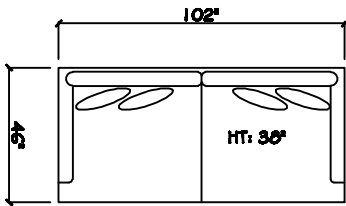

John Michael
Designs

8800 SERIES

10' Sofa 2 Cushion

Estate Sofa 2 Cushion

Bench Sofa

Sofa

Chair 1/2 Chaise

Chair 1/2

1 - Arm Estate Sofa (LAF or RAF)

1 - Arm Sofa (LAF or RAF)

1 - Arm Chair 1/2

Armless Sofa

Armless Chair 1/2

1 - Arm XL Chaise (LAF or RAF)

Armless Bench Love Seat (LAF or RAF)

Corner

40 x 40 Bumper Ottoman

Dimensions are approximate with a variance of 1" to 3"