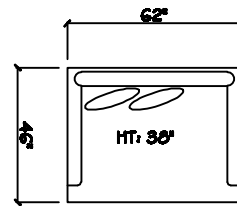

John Michael
Designs

8800 SERIES

10' Sofa 2 Cushion

Estate Sofa 2 Cushion

Bench Sofa

Sofa

Chair 1/2 Chaise

Chair 1/2

1 - Arm Estate Sofa (LAF or RAF)

1 - Arm Sofa (LAF or RAF)

1 - Arm Chair 1/2

Armless Sofa

Armless Chair 1/2

1 - Arm XL Chaise (LAF or RAF)

Armless Bench Love Seat (LAF or RAF)

Corner

40 x 40 Bumper Ottoman

Dimensions are approximate with a variance of 1" to 3"