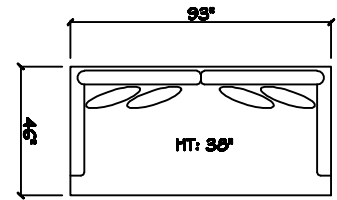

John Michael
Designs

8800 SERIES

10' Sofa 2 Cushion

Estate Sofa 2 Cushion

Bench Sofa

Sofa

Chair 1/2 Chaise

Chair 1/2

1 - Arm Estate Sofa (LAF or RAF)

1 - Arm Sofa (LAF or RAF)

1 - Arm Chair 1/2

Armless Sofa

Armless Chair 1/2

1 - Arm XL Chaise (LAF or RAF)

Armless Bench Love Seat (LAF or RAF)

Corner

40 x 40 Bumper Ottoman

Dimensions are approximate with a variance of 1" to 3"