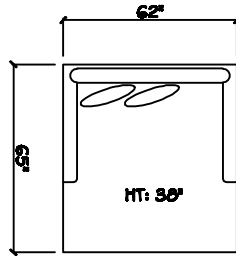

John Michael
Designs

8800 SERIES

10' Sofa 2 Cushion

Estate Sofa 2 Cushion

Bench Sofa

Sofa

Chair 1/2 Chaise

Chair 1/2

1 - Arm Estate Sofa (LAF or RAF)

1 - Arm Sofa (LAF or RAF)

1 - Arm Chair 1/2

Armless Sofa

Armless Chair 1/2

1 - Arm XL Chaise (LAF or RAF)

Armless Bench Love Seat (LAF or RAF)

Corner

40 x 40 Bumper Ottoman

Dimensions are approximate with a variance of 1" to 3"