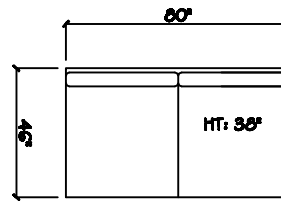

John Michael
Designs

8800 SERIES

10' Sofa 2 Cushion

Estate Sofa 2 Cushion

Bench Sofa

Sofa

Chair 1/2 Chaise

Chair 1/2

1 - Arm Estate Sofa (LAF or RAF)

1 - Arm Sofa (LAF or RAF)

1 - Arm Chair 1/2

Armless Sofa

Armless Chair 1/2

1 - Arm XL Chaise (LAF or RAF)

Armless Bench Love Seat (LAF or RAF)

Corner

40 x 40 Bumper Ottoman

Dimensions are approximate with a variance of 1" to 3"