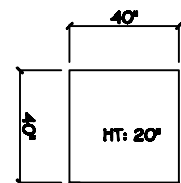

1 - Arm Chair 1/2

Armless Bench Sofa

Armless Chair 1/2

1 - Arm XL Chaise (LAF or RAF)

Armless Bench Love Seat (LAF or RAF)

Corner

40 x 40 Bumper Ottoman

Dimensions are approximate with a variance of 1" to 3"