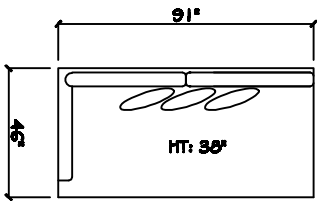

John Michael
Designs

8880 Dapper

Estate Bench Sofa

Bench Sofa

Chair 1/2 Chaise

Chair 1/2

1 - Arm Estate Bench Sofa (LAF or RAF)

1 - Arm Bench Sofa (LAF or RAF)

1 - Arm Chair 1/2

Armless Bench Sofa

Armless Chair 1/2

1 - Arm XL Chaise (LAF or RAF)

Armless Bench Love Seat (LAF or RAF)

Corner

40 x 40 Bumper Ottoman

Dimensions are approximate with a variance of 1" to 3"