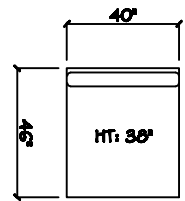

John Michael
Designs

8880 Dapper

Estate Bench Sofa

Bench Sofa

Chair 1/2 Chaise

Chair 1/2

1 - Arm Estate Bench Sofa (LAF or RAF)

1 - Arm Bench Sofa (LAF or RAF)

1 - Arm Chair 1/2

Armless Bench Sofa

Armless Chair 1/2

1 - Arm XL Chaise (LAF or RAF)

Armless Bench Love Seat (LAF or RAF)

Corner

40 x 40 Bumper Ottoman

Dimensions are approximate with a variance of 1" to 3"