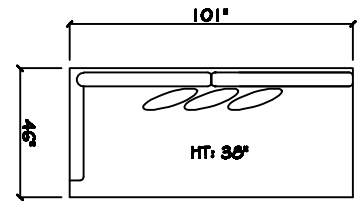

John Michael
Designs

8880 Dapper

Estate Bench Sofa

Bench Sofa

Chair 1/2 Chaise

Chair 1/2

1 - Arm Estate Bench Sofa (LAF or RAF)

1 - Arm Bench Sofa (LAF or RAF)

1 - Arm Chair 1/2

Armless Bench Sofa

Armless Chair 1/2

1 - Arm XL Chaise (LAF or RAF)

Armless Bench Love Seat (LAF or RAF)

Corner

40 x 40 Bumper Ottoman

Dimensions are approximate with a variance of 1" to 3"