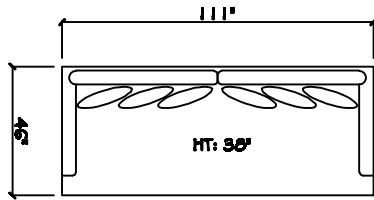

John Michael
Designs

8880 Dapper

Estate Bench Sofa

Bench Sofa

Chair 1/2 Chaise

Chair 1/2

1 - Arm Estate Bench Sofa (LAF or RAF)

1 - Arm Bench Sofa (LAF or RAF)

1 - Arm Chair 1/2

Armless Bench Sofa

Armless Chair 1/2

1 - Arm XL Chaise (LAF or RAF)

Armless Bench Love Seat (LAF or RAF)

Corner

40 x 40 Bumper Ottoman

Dimensions are approximate with a variance of 1" to 3"