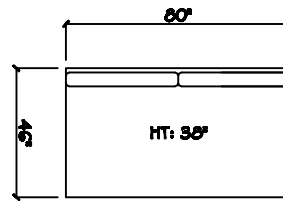

John Michael
Designs

8880 Dapper

Estate Bench Sofa

Bench Sofa

Chair 1/2 Chaise

Chair 1/2

1 - Arm Estate Bench Sofa (LAF or RAF)

1 - Arm Bench Sofa (LAF or RAF)

1 - Arm Chair 1/2

Armless Bench Sofa

Armless Chair 1/2

1 - Arm XL Chaise (LAF or RAF)

Armless Bench Love Seat (LAF or RAF)

Corner

40 x 40 Bumper Ottoman

Dimensions are approximate with a variance of 1" to 3"