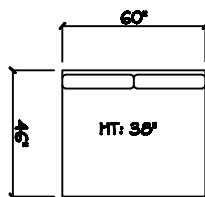

1 - Arm Chair 1/2

Armless Bench Sofa

Armless Chair 1/2

1 - Arm XL Chaise (LAF or RAF)

Armless Bench Love Seat (LAF or RAF)

Corner

40 x 40 Bumper Ottoman

Dimensions are approximate with a variance of 1" to 3"