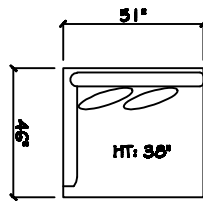

John Michael
Designs

8880 Dapper

Estate Bench Sofa

Bench Sofa

Chair 1/2 Chaise

Chair 1/2

1 - Arm Estate Bench Sofa (LAF or RAF)

1 - Arm Bench Sofa (LAF or RAF)

1 - Arm Chair 1/2

Armless Bench Sofa

Armless Chair 1/2

1 - Arm XL Chaise (LAF or RAF)

Armless Bench Love Seat (LAF or RAF)

Corner

40 x 40 Bumper Ottoman

Dimensions are approximate with a variance of 1" to 3"