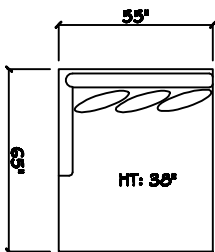

John Michael
Designs

8880 Dapper

Estate Bench Sofa

Bench Sofa

Chair 1/2 Chaise

Chair 1/2

1 - Arm Estate Bench Sofa (LAF or RAF)

1 - Arm Bench Sofa (LAF or RAF)

1 - Arm Chair 1/2

Armless Bench Sofa

Armless Chair 1/2

1 - Arm XL Chaise (LAF or RAF)

Armless Bench Love Seat (LAF or RAF)

Corner

40 x 40 Bumper Ottoman

Dimensions are approximate with a variance of 1" to 3"