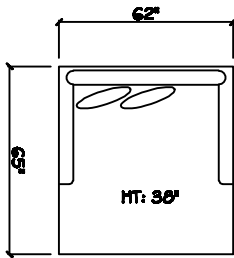

John Michael
Designs

8880 Dapper

Estate Bench Sofa

Bench Sofa

Chair 1/2 Chaise

Chair 1/2

1 - Arm Estate Bench Sofa (LAF or RAF)

1 - Arm Bench Sofa (LAF or RAF)

1 - Arm Chair 1/2

Armless Bench Sofa

Armless Chair 1/2

1 - Arm XL Chaise (LAF or RAF)

Armless Bench Love Seat (LAF or RAF)

Corner

40 x 40 Bumper Ottoman

Dimensions are approximate with a variance of 1" to 3"