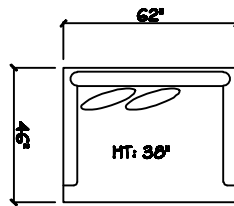

John Michael
Designs

8880 Dapper

Estate Bench Sofa

Bench Sofa

Chair 1/2 Chaise

Chair 1/2

1 - Arm Estate Bench Sofa (LAF or RAF)

1 - Arm Bench Sofa (LAF or RAF)

1 - Arm Chair 1/2

Armless Bench Sofa

Armless Chair 1/2

1 - Arm XL Chaise (LAF or RAF)

Armless Bench Love Seat (LAF or RAF)

Corner

40 x 40 Bumper Ottoman

Dimensions are approximate with a variance of 1" to 3"