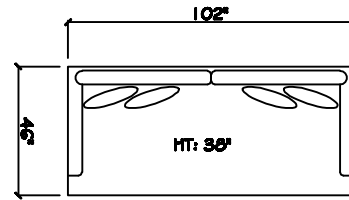

John Michael
Designs

8880 Dapper

Estate Bench Sofa

Bench Sofa

Chair 1/2 Chaise

Chair 1/2

1 - Arm Estate Bench Sofa (LAF or RAF)

1 - Arm Bench Sofa (LAF or RAF)

1 - Arm Chair 1/2

Armless Bench Sofa

Armless Chair 1/2

1 - Arm XL Chaise (LAF or RAF)

Armless Bench Love Seat (LAF or RAF)

Corner

40 x 40 Bumper Ottoman

Dimensions are approximate with a variance of 1" to 3"