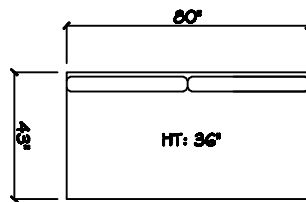

John Michael
Designs

8980 Beautiful

Estate Bench Sofa

Bench Sofa

Chair 1/2

1 - Arm Full Tux Bench Sofa (LAF or RAF)

1 - Arm Estate Bench Sofa (LAF or RAF)

1 - Arm Bench Sofa (LAF or RAF)

1 - Arm Chair 1/2

Armless Bench Sofa

Armless Apartment Bench Sofa

1 - Arm Chaise (LAF or RAF)

Armless Chair 1/2

Corner

Dimensions are approximate with a variance of 1" to 3"
Height measured to top of the wing 35" - AH 25.5" - AW 5" 32.5" floor to top rail