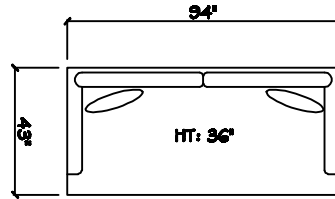

John Michael
Designs

8980 Beautiful

Estate Bench Sofa

Bench Sofa

Chair 1/2

1 - Arm Full Tux Bench Sofa (LAF or RAF)

1 - Arm Estate Bench Sofa (LAF or RAF)

1 - Arm Bench Sofa (LAF or RAF)

1 - Arm Chair 1/2

Armless Bench Sofa

Armless Apartment Bench Sofa

1 - Arm Chaise (LAF or RAF)

Armless Chair 1/2

Corner

Dimensions are approximate with a variance of 1" to 3"
Height measured to top of the wing 35" - AH 25.5" - AW 5" 32.5" floor to top rail