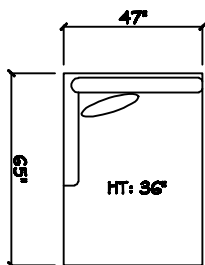

John Michael
Designs

8980 Beautiful

Estate Bench Sofa

Bench Sofa

Chair 1/2

1 - Arm Full Tux Bench Sofa (LAF or RAF)

1 - Arm Estate Bench Sofa (LAF or RAF)

1 - Arm Bench Sofa (LAF or RAF)

1 - Arm Chair 1/2

Armless Bench Sofa

Armless Apartment Bench Sofa

1 - Arm Chaise (LAF or RAF)

Armless Chair 1/2

Corner

Dimensions are approximate with a variance of 1" to 3"
Height measured to top of the wing 35" - AH 25.5" - AW 5" 32.5" floor to top rail