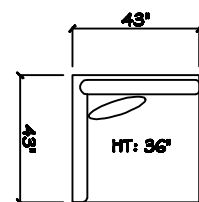

1 - Arm Chair 1/2

Armless Bench Sofa

Armless Apartment Bench Sofa

1 - Arm Chaise (LAF or RAF)

Armless Chair 1/2

Corner

Dimensions are approximate with a variance of 1" to 3"
Height measured to top of the wing 35" - AH 25.5" - AW 5" 32.5" floor to top rail