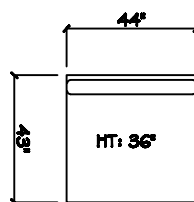

1 - Arm Chair 1/2

Armless Bench Sofa

Armless Apartment Bench Sofa

1 - Arm Chaise (LAF or RAF)

Armless Chair 1/2

Corner

Dimensions are approximate with a variance of 1" to 3"
Height measured to top of the wing 35" - AH 25.5" - AW 5" 32.5" floor to top rail