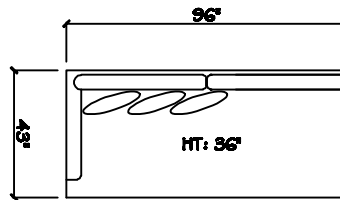

John Michael
Designs

8980 Beautiful

Estate Bench Sofa

Bench Sofa

Chair 1/2

1 - Arm Full Tux Bench Sofa (LAF or RAF)

1 - Arm Estate Bench Sofa (LAF or RAF)

1 - Arm Bench Sofa (LAF or RAF)

1 - Arm Chair 1/2

Armless Bench Sofa

Armless Apartment Bench Sofa

1 - Arm Chaise (LAF or RAF)

Armless Chair 1/2

Corner

Dimensions are approximate with a variance of 1" to 3"
Height measured to top of the wing 35" - AH 25.5" - AW 5" 32.5" floor to top rail