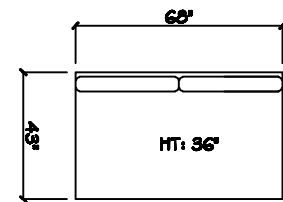

John Michael
Designs

8980 Beautiful

Estate Bench Sofa

Bench Sofa

Chair 1/2

1 - Arm Full Tux Bench Sofa (LAF or RAF)

1 - Arm Estate Bench Sofa (LAF or RAF)

1 - Arm Bench Sofa (LAF or RAF)

1 - Arm Chair 1/2

Armless Bench Sofa

Armless Apartment Bench Sofa

1 - Arm Chaise (LAF or RAF)

Armless Chair 1/2

Corner

Dimensions are approximate with a variance of 1" to 3"
Height measured to top of the wing 35" - AH 25.5" - AW 5" 32.5" floor to top rail