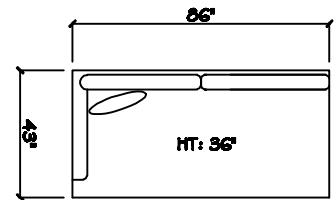

John Michael
Designs

8980 Beautiful

Estate Bench Sofa

Bench Sofa

Chair 1/2

1 - Arm Full Tux Bench Sofa (LAF or RAF)

1 - Arm Estate Bench Sofa (LAF or RAF)

1 - Arm Bench Sofa (LAF or RAF)

1 - Arm Chair 1/2

Armless Bench Sofa

Armless Apartment Bench Sofa

1 - Arm Chaise (LAF or RAF)

Armless Chair 1/2

Corner

Dimensions are approximate with a variance of 1" to 3"
Height measured to top of the wing 35" - AH 25.5" - AW 5" 32.5" floor to top rail