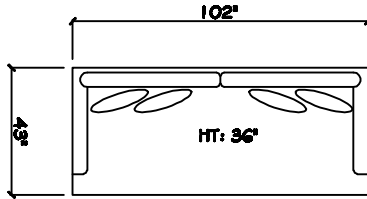

John Michael
Designs

8980 Beautiful

Estate Bench Sofa

Bench Sofa

Chair 1/2

1 - Arm Full Tux Bench Sofa (LAF or RAF)

1 - Arm Estate Bench Sofa (LAF or RAF)

1 - Arm Bench Sofa (LAF or RAF)

1 - Arm Chair 1/2

Armless Bench Sofa

Armless Apartment Bench Sofa

1 - Arm Chaise (LAF or RAF)

Armless Chair 1/2

Corner

Dimensions are approximate with a variance of 1" to 3"
Height measured to top of the wing 35" - AH 25.5" - AW 5" 32.5" floor to top rail