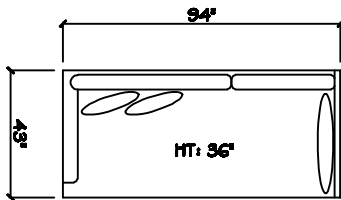

John Michael
Designs

8980 Beautiful

Estate Bench Sofa

Bench Sofa

Chair 1/2

1 - Arm Full Tux Bench Sofa (LAF or RAF)

1 - Arm Estate Bench Sofa (LAF or RAF)

1 - Arm Bench Sofa (LAF or RAF)

1 - Arm Chair 1/2

Armless Bench Sofa

Armless Apartment Bench Sofa

1 - Arm Chaise (LAF or RAF)

Armless Chair 1/2

Corner

Dimensions are approximate with a variance of 1" to 3"
Height measured to top of the wing 35" - AH 25.5" - AW 5" 32.5" floor to top rail