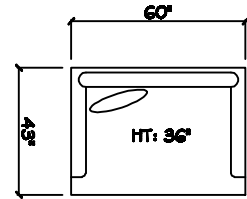

John Michael
Designs

8980 Beautiful

Estate Bench Sofa

Bench Sofa

Chair 1/2

1 - Arm Full Tux Bench Sofa (LAF or RAF)

1 - Arm Estate Bench Sofa (LAF or RAF)

1 - Arm Bench Sofa (LAF or RAF)

1 - Arm Chair 1/2

Armless Bench Sofa

Armless Apartment Bench Sofa

1 - Arm Chaise (LAF or RAF)

Armless Chair 1/2

Corner

Dimensions are approximate with a variance of 1" to 3"
Height measured to top of the wing 35" - AH 25.5" - AW 5" 32.5" floor to top rail