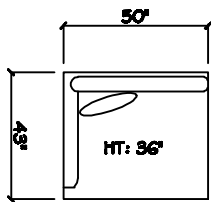

John Michael
Designs

8980 Beautiful

Estate Bench Sofa

Bench Sofa

Chair 1/2

1 - Arm Full Tux Bench Sofa (LAF or RAF)

1 - Arm Estate Bench Sofa (LAF or RAF)

1 - Arm Bench Sofa (LAF or RAF)

1 - Arm Chair 1/2

Armless Bench Sofa

Armless Apartment Bench Sofa

1 - Arm Chaise (LAF or RAF)

Armless Chair 1/2

Corner

Dimensions are approximate with a variance of 1" to 3"
Height measured to top of the wing 35" - AH 25.5" - AW 5" 32.5" floor to top rail