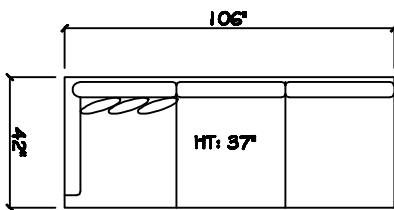

John Michael
Designs

9350 SERIES

9350 A - WITH ANTIQUE NAILHEADS
9350 P - WITH PEWTER NAILHEADS

Estate Sofa

2 Cushion Sofa

Love Seat

Chair 1/2

1 - Arm XL Tuft Sofa (LAF or RAP)

1 - Arm Chair 1/2 (LAF or RAP)

1 - Arm Estate Sofa (LAF or RAP)

1 - Arm Sofa - 2 Cushion (LAF or RAP)

1 - Arm Love Seat (LAF or RAP)

Armless Chair 1/2

1 - Arm Chaise (LAF or RAP)

Armless Sofa - 2 Cushion

Armless Love Seat

Corner

Dimensions are approximate with a variance of 1" to 3"