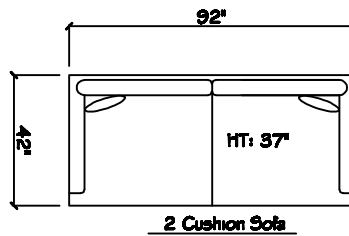

John Michael
Designs

9350 SERIES

9350 A - WITH ANTIQUE NAILHEADS
9350 P - WITH PEWTER NAILHEADS

Estate Sofa

2 Cushion Sofa

Love Seat

Chair 1/2

1 - Arm XL Tuft Sofa (LAF or RAP)

1 - Arm Chair 1/2 (LAF or RAP)

1 - Arm Estate Sofa (LAF or RAP)

1 - Arm Sofa - 2 Cushion (LAF or RAP)

1 - Arm Love Seat (LAF or RAP)

Armless Chair 1/2

1 - Arm Chaise (LAF or RAP)

Armless Sofa - 2 Cushion

Armless Love Seat

Corner

Dimensions are approximate with a variance of 1" to 3"