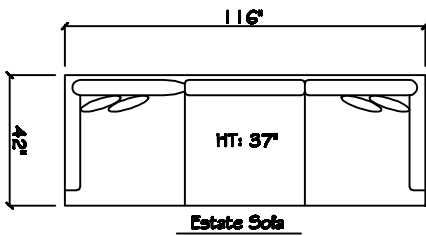

John Michael
Designs

9350 SERIES

9350 A - WITH ANTIQUE NAILHEADS
9350 P - WITH PEWTER NAILHEADS

Estate Sofa

2 Cushion Sofa

Love Seat

Chair 1/2

1 - Arm XL Tuft Sofa (LAF or RAP)

1 - Arm Chair 1/2 (LAF or RAP)

1 - Arm Estate Sofa (LAF or RAP)

1 - Arm Sofa - 2 Cushion (LAF or RAP)

1 - Arm Love Seat (LAF or RAP)

Armless Chair 1/2

1 - Arm Chaise (LAF or RAP)

Armless Sofa - 2 Cushion

Armless Love Seat

Corner

Dimensions are approximate with a variance of 1" to 3"