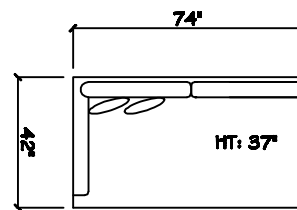

John Michael
Designs

9380 Gorgeous

Estate Bench Sofa

Bench Sofa

Bench Love Seat

Chair 1/2

1 - Arm Full Bench XL Tux Sofa (LAF or RAF)

1 - Arm Chair 1/2 (LAF or RAF)

1 - Arm Estate Bench Sofa (LAF or RAF)

1 - Arm Bench Sofa (LAF or RAF)

1 - Arm Bench Love Seat (LAF or RAF)

Armless Chair 1/2

1 - Arm Chaise (LAF or RAF)

Armless Bench Sofa

Armless Bench Love Seat

Corner

Dimensions are approximate with a variance of 1" to 3"