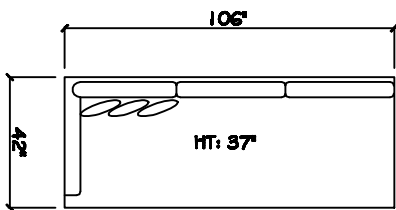

John Michael
Designs

9380 Gorgeous

Estate Bench Sofa

Bench Sofa

Bench Love Seat

Chair 1/2

1 - Arm Full Bench XL Tux Sofa (LAF or RAF)

1 - Arm Chair 1/2 (LAF or RAF)

1 - Arm Estate Bench Sofa (LAF or RAF)

1 - Arm Bench Sofa (LAF or RAF)

1 - Arm Bench Love Seat (LAF or RAF)

Armless Chair 1/2

1 - Arm Chaise (LAF or RAF)

Armless Bench Sofa

Armless Bench Love Seat

Corner

Dimensions are approximate with a variance of 1" to 3"