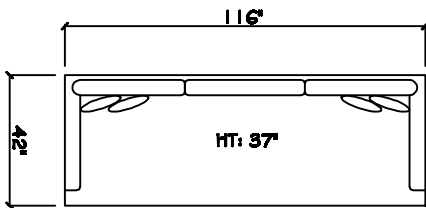

John Michael
Designs

9380 Gorgeous

Estate Bench Sofa

Bench Sofa

Bench Love Seat

Chair 1/2

1 - Arm Full Bench XL Tux Sofa (LAF or RAF)

1 - Arm Chair 1/2 (LAF or RAF)

1 - Arm Estate Bench Sofa (LAF or RAF)

1 - Arm Bench Sofa (LAF or RAF)

1 - Arm Bench Love Seat (LAF or RAF)

Armless Chair 1/2

1 - Arm Chaise (LAF or RAF)

Armless Bench Sofa

Armless Bench Love Seat

Corner

Dimensions are approximate with a variance of 1" to 3"