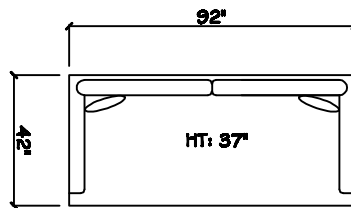

John Michael
Designs

9380 Gorgeous

Estate Bench Sofa

Bench Sofa

Bench Love Seat

Chair 1/2

1 - Arm Full Bench XL Tux Sofa (LAF or RAF)

1 - Arm Chair 1/2 (LAF or RAF)

1 - Arm Estate Bench Sofa (LAF or RAF)

1 - Arm Bench Sofa (LAF or RAF)

1 - Arm Bench Love Seat (LAF or RAF)

Armless Chair 1/2

1 - Arm Chaise (LAF or RAF)

Armless Bench Sofa

Armless Bench Love Seat

Corner

Dimensions are approximate with a variance of 1" to 3"