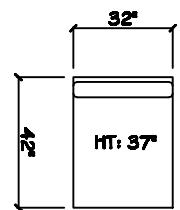

John Michael
Designs

9380 Gorgeous

Estate Bench Sofa

Bench Sofa

Bench Love Seat

Chair 1/2

1 - Arm Full Bench XL Tux Sofa (LAF or RAF)

1 - Arm Chair 1/2 (LAF or RAF)

1 - Arm Estate Bench Sofa (LAF or RAF)

1 - Arm Bench Sofa (LAF or RAF)

1 - Arm Bench Love Seat (LAF or RAF)

Armless Chair 1/2

1 - Arm Chaise (LAF or RAF)

Armless Bench Sofa

Armless Bench Love Seat

Corner

Dimensions are approximate with a variance of 1" to 3"