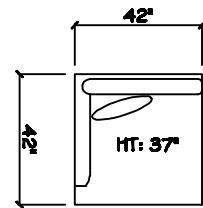

John Michael
Designs

9380 Gorgeous

Estate Bench Sofa

Bench Sofa

Bench Love Seat

Chair 1/2

1 - Arm Full Bench XL Tux Sofa (LAF or RAF)

1 - Arm Chair 1/2 (LAF or RAF)

1 - Arm Estate Bench Sofa (LAF or RAF)

1 - Arm Bench Sofa (LAF or RAF)

1 - Arm Bench Love Seat (LAF or RAF)

Armless Chair 1/2

1 - Arm Chaise (LAF or RAF)

Armless Bench Sofa

Armless Bench Love Seat

Corner

Dimensions are approximate with a variance of 1" to 3"