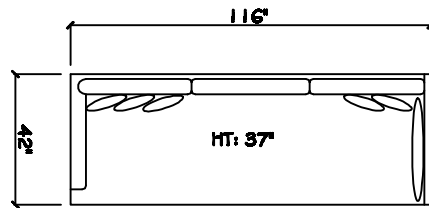

John Michael
Designs

9380 Gorgeous

Estate Bench Sofa

Bench Sofa

Bench Love Seat

Chair 1/2

1 - Arm Full Bench XL Tux Sofa (LAF or RAF)

1 - Arm Chair 1/2 (LAF or RAF)

1 - Arm Estate Bench Sofa (LAF or RAF)

1 - Arm Bench Sofa (LAF or RAF)

1 - Arm Bench Love Seat (LAF or RAF)

Armless Chair 1/2

1 - Arm Chaise (LAF or RAF)

Armless Bench Sofa

Armless Bench Love Seat

Corner

Dimensions are approximate with a variance of 1" to 3"