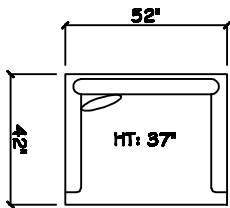

John Michael
Designs

9380 Gorgeous

Estate Bench Sofa

Bench Sofa

Bench Love Seat

Chair 1/2

1 - Arm Full Bench XL Tux Sofa (LAF or RAF)

1 - Arm Chair 1/2 (LAF or RAF)

1 - Arm Estate Bench Sofa (LAF or RAF)

1 - Arm Bench Sofa (LAF or RAF)

1 - Arm Bench Love Seat (LAF or RAF)

Armless Chair 1/2

1 - Arm Chaise (LAF or RAF)

Armless Bench Sofa

Armless Bench Love Seat

Corner

Dimensions are approximate with a variance of 1" to 3"