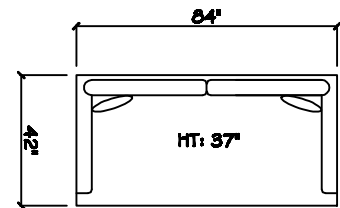

John Michael
Designs

9380 Gorgeous

Estate Bench Sofa

Bench Sofa

Bench Love Seat

Chair 1/2

1 - Arm Full Bench XL Tux Sofa (LAF or RAF)

1 - Arm Chair 1/2 (LAF or RAF)

1 - Arm Estate Bench Sofa (LAF or RAF)

1 - Arm Bench Sofa (LAF or RAF)

1 - Arm Bench Love Seat (LAF or RAF)

Armless Chair 1/2

1 - Arm Chaise (LAF or RAF)

Armless Bench Sofa

Armless Bench Love Seat

Corner

Dimensions are approximate with a variance of 1" to 3"