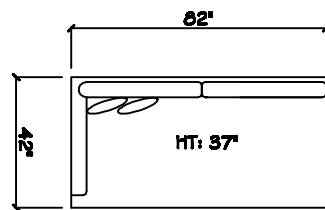

John Michael
Designs

9380 Gorgeous

Estate Bench Sofa

Bench Sofa

Bench Love Seat

Chair 1/2

1 - Arm Full Bench XL Tux Sofa (LAF or RAF)

1 - Arm Chair 1/2 (LAF or RAF)

1 - Arm Estate Bench Sofa (LAF or RAF)

1 - Arm Bench Sofa (LAF or RAF)

1 - Arm Bench Love Seat (LAF or RAF)

Armless Chair 1/2

1 - Arm Chaise (LAF or RAF)

Armless Bench Sofa

Armless Bench Love Seat

Corner

Dimensions are approximate with a variance of 1" to 3"