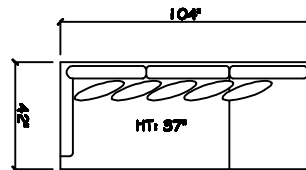

John Michael
Designs

9570 SERIES

10' 2 Cushion Sofa

Estate Sofa 2 Cushion Sofa

Sofa 2 Cushion

Bench Love Seat

Chair 1/2

Swivel Chair 1/2

1 - Arm Bench Text Sofa (LAF or RAF)

1 - Arm Estate Sofa (LAF or RAF)

1 - Arm Sofa (LAF or RAF)

1 - Arm Bench Love Seat (LAF or RAF)

1 - Arm Chair 1/2

Armless Sofa

Armless Bench Love Seat

1 - Arm Chaise (LAF or RAF)

Armless Chair 1/2

Corner

Cuddle Corner

1 Arm Cuddle Chaise

Dimensions are approximate with a variance of 1" to 3"