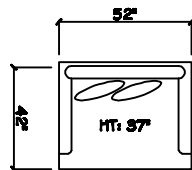

John Michael
Designs

9570 SERIES

10' 2 Cushion Sofa

Estate Sofa 2 Cushion Sofa

Sofa 2 Cushion

Bench Love Seat

Chair 1/2

Swivel Chair 1/2

1 - Arm Bench Text Sofa (LAF or RAF)

1 - Arm Estate Sofa (LAF or RAF)

1 - Arm Sofa (LAF or RAF)

1 - Arm Bench Love Seat (LAF or RAF)

1 - Arm Chair 1/2

Armless Sofa

Armless Bench Love Seat

1 - Arm Chaise (LAF or RAF)

Armless Chair 1/2

Corner

Cuddle Corner

1 Arm Cuddle Chaise

Dimensions are approximate with a variance of 1" to 3"