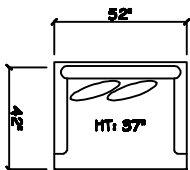

John Michael
Designs

9570 SERIES

10' 2 Cushion Sofa

Estate Sofa 2 Cushion Sofa

Sofa 2 Cushion

Bench Love Seat

Chair 1/2

Swivel Chair 1/2

1 - Arm Bench Text Sofa (LAF or RAF)

1 - Arm Estate Sofa (LAF or RAF)

1 - Arm Sofa (LAF or RAF)

1 - Arm Bench Love Seat (LAF or RAF)

1 - Arm Chair 1/2

Armless Sofa

Armless Bench Love Seat

1 - Arm Chaise (LAF or RAF)

Armless Chair 1/2

Corner

Cuddle Corner

1 Arm Cuddle Chaise

Dimensions are approximate with a variance of 1" to 3"