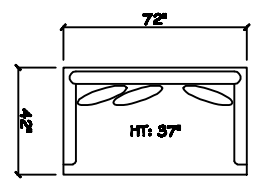

John Michael
Designs

9570 SERIES

10' 2 Cushion Sofa

Estate Sofa 2 Cushion Sofa

Sofa 2 Cushion

Bench Love Seat

Chair 1/2

Swivel Chair 1/2

1 - Arm Bench Text Sofa (LAF or RAF)

1 - Arm Estate Sofa (LAF or RAF)

1 - Arm Sofa (LAF or RAF)

1 - Arm Bench Love Seat (LAF or RAF)

1 - Arm Chair 1/2

Armless Sofa

Armless Bench Love Seat

1 - Arm Chaise (LAF or RAF)

Armless Chair 1/2

Corner

Cuddle Corner

1 Arm Cuddle Chaise

Dimensions are approximate with a variance of 1" to 3"