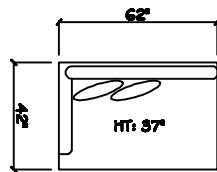

John Michael
Designs

9570 SERIES

10' 2 Cushion Sofa

Estate Sofa 2 Cushion Sofa

Sofa 2 Cushion

Bench Love Seat

Chair 1/2

Swivel Chair 1/2

1 - Arm Bench Text Sofa (LAF or RAF)

1 - Arm Estate Sofa (LAF or RAF)

1 - Arm Sofa (LAF or RAF)

1 - Arm Bench Love Seat (LAF or RAF)

1 - Arm Chair 1/2

Armless Sofa

Armless Bench Love Seat

1 - Arm Chaise (LAF or RAF)

Armless Chair 1/2

Corner

Cuddle Corner

1 Arm Cuddle Chaise

Dimensions are approximate with a variance of 1" to 3"