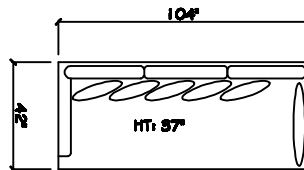

John Michael
Designs

9580 Robusto

Estate Bench Sofa

Bench Sofa

Bench Love Seat

Chair 1/2

Swivel Chair 1/2

1 - Arm Full Bench Tufted Sofa (LAF or RAF)

1 - Arm Estate Bench Sofa (LAF or RAF)

1 - Arm Bench Sofa (LAF or RAF)

1 - Arm Bench Love Seat (LAF or RAF)

1 - Arm Chair 1/2

Armless Bench Sofa

Armless Bench Love Seat

1 - Arm Chaise (LAF or RAF)

Armless Chair 1/2

Corner

Cuddle Corner

1 Arm Cuddle Chaise

Dimensions are approximate with a variance of 1" to 3"