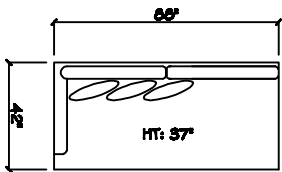

John Michael
Designs

9580 Robusto

Estate Bench Sofa

Bench Sofa

Bench Love Seat

Chair 1/2

Swivel Chair 1/2

1 - Arm Full Bench Tufted Sofa (LAF or RAF)

1 - Arm Estate Bench Sofa (LAF or RAF)

1 - Arm Bench Sofa (LAF or RAF)

1 - Arm Bench Love Seat (LAF or RAF)

1 - Arm Chair 1/2

Armless Bench Sofa

Armless Bench Love Seat

1 - Arm Chaise (LAF or RAF)

Armless Chair 1/2

Corner

Cuddle Corner

1 Arm Cuddle Chaise

Dimensions are approximate with a variance of 1" to 3"