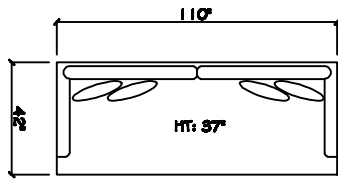

John Michael
Designs

9580 Robusto

Estate Bench Sofa

Bench Sofa

Bench Love Seat

Chair 1/2

Swivel Chair 1/2

1 - Arm Full Bench Tufted Sofa (LAF or RAF)

1 - Arm Estate Bench Sofa (LAF or RAF)

1 - Arm Bench Sofa (LAF or RAF)

1 - Arm Bench Love Seat (LAF or RAF)

1 - Arm Chair 1/2

Armless Bench Sofa

Armless Bench Love Seat

1 - Arm Chaise (LAF or RAF)

Armless Chair 1/2

Corner

Cuddle Corner

1 Arm Cuddle Chaise

Dimensions are approximate with a variance of 1" to 3"