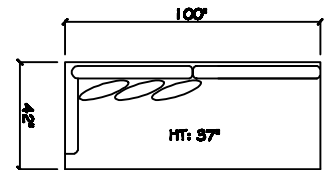

John Michael
Designs

9580 Robusto

Estate Bench Sofa

Bench Sofa

Bench Love Seat

Chair 1/2

Swivel Chair 1/2

1 - Arm Full Bench Tufted Sofa (LAF or RAF)

1 - Arm Estate Bench Sofa (LAF or RAF)

1 - Arm Bench Sofa (LAF or RAF)

1 - Arm Bench Love Seat (LAF or RAF)

1 - Arm Chair 1/2

Armless Bench Sofa

Armless Bench Love Seat

1 - Arm Chaise (LAF or RAF)

Armless Chair 1/2

Corner

Cuddle Corner

1 Arm Cuddle Chaise

Dimensions are approximate with a variance of 1" to 3"