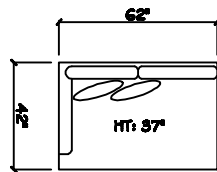

John Michael
Designs

9580 Robusto

Estate Bench Sofa

Bench Sofa

Bench Love Seat

Chair 1/2

Swivel Chair 1/2

1 - Arm Full Bench Tufted Sofa (LAF or RAF)

1 - Arm Estate Bench Sofa (LAF or RAF)

1 - Arm Bench Sofa (LAF or RAF)

1 - Arm Bench Love Seat (LAF or RAF)

1 - Arm Chair 1/2

Armless Bench Sofa

Armless Bench Love Seat

1 - Arm Chaise (LAF or RAF)

Armless Chair 1/2

Corner

Cuddle Corner

1 Arm Cuddle Chaise

Dimensions are approximate with a variance of 1" to 3"