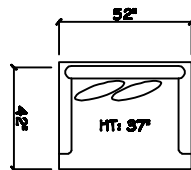

John Michael
Designs

9580 Robusto

Estate Bench Sofa

Bench Sofa

Bench Love Seat

Chair 1/2

Swivel Chair 1/2

1 - Arm Full Bench Tufted Sofa (LAF or RAF)

1 - Arm Estate Bench Sofa (LAF or RAF)

1 - Arm Bench Sofa (LAF or RAF)

1 - Arm Bench Love Seat (LAF or RAF)

1 - Arm Chair 1/2

Armless Bench Sofa

Armless Bench Love Seat

1 - Arm Chaise (LAF or RAF)

Armless Chair 1/2

Corner

Cuddle Corner

1 Arm Cuddle Chaise

Dimensions are approximate with a variance of 1" to 3"