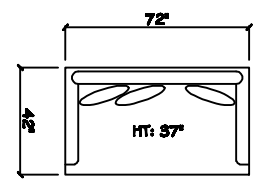

John Michael
Designs

9580 Robusto

Estate Bench Sofa

Bench Sofa

Bench Love Seat

Chair 1/2

Swivel Chair 1/2

1 - Arm Full Bench Tufted Sofa (LAF or RAF)

1 - Arm Estate Bench Sofa (LAF or RAF)

1 - Arm Bench Sofa (LAF or RAF)

1 - Arm Bench Love Seat (LAF or RAF)

1 - Arm Chair 1/2

Armless Bench Sofa

Armless Bench Love Seat

1 - Arm Chaise (LAF or RAF)

Armless Chair 1/2

Corner

Cuddle Corner

1 Arm Cuddle Chaise

Dimensions are approximate with a variance of 1" to 3"