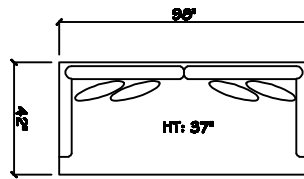

John Michael
Designs

9580 Robusto

Estate Bench Sofa

Bench Sofa

Bench Love Seat

Chair 1/2

Swivel Chair 1/2

1 - Arm Full Bench Tufted Sofa (LAF or RAF)

1 - Arm Estate Bench Sofa (LAF or RAF)

1 - Arm Bench Sofa (LAF or RAF)

1 - Arm Bench Love Seat (LAF or RAF)

1 - Arm Chair 1/2

Armless Bench Sofa

Armless Bench Love Seat

1 - Arm Chaise (LAF or RAF)

Armless Chair 1/2

Corner

Cuddle Corner

1 Arm Cuddle Chaise

Dimensions are approximate with a variance of 1" to 3"