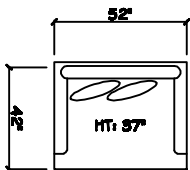

John Michael
Designs

9580 Robusto

Estate Bench Sofa

Bench Sofa

Bench Love Seat

Chair 1/2

Swivel Chair 1/2

1 - Arm Full Bench Tufted Sofa (LAF or RAF)

1 - Arm Estate Bench Sofa (LAF or RAF)

1 - Arm Bench Sofa (LAF or RAF)

1 - Arm Bench Love Seat (LAF or RAF)

1 - Arm Chair 1/2

Armless Bench Sofa

Armless Bench Love Seat

1 - Arm Chaise (LAF or RAF)

Armless Chair 1/2

Corner

Cuddle Corner

1 Arm Cuddle Chaise

Dimensions are approximate with a variance of 1" to 3"