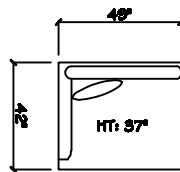

John Michael
Designs

9580 Robusto

Estate Bench Sofa

Bench Sofa

Bench Love Seat

Chair 1/2

Swivel Chair 1/2

1 - Arm Full Bench Tufted Sofa (LAF or RAF)

1 - Arm Estate Bench Sofa (LAF or RAF)

1 - Arm Bench Sofa (LAF or RAF)

1 - Arm Bench Love Seat (LAF or RAF)

1 - Arm Chair 1/2

Armless Bench Sofa

Armless Bench Love Seat

1 - Arm Chaise (LAF or RAF)

Armless Chair 1/2

Corner

Cuddle Corner

1 Arm Cuddle Chaise

Dimensions are approximate with a variance of 1" to 3"