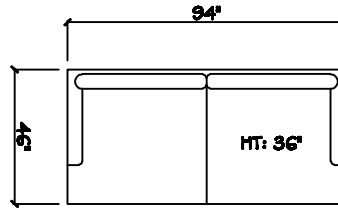

# John Michael Designs

9750 SERIES

Estate Sofa 2 Cushion

Sofa 2 Cushion

Chair

Swivel Chair

Chair 1/2

Swivel Chair 1/2

Chair 1/2 Chaise

1 - Arm Sofa (LAF or RAF)

1 - Arm Chair 1/2

Armless Sofa

1 - Arm Chaise (LAF or RAF)

Armless Chair 1/2

Corner

Dimensions are approximate with a variance of 1" to 3"