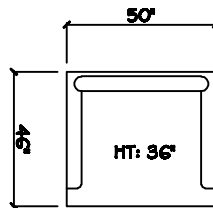

# John Michael Designs

9750 SERIES

Estate Sofa 2 Cushion

Sofa 2 Cushion

Chair

Swivel Chair

Chair 1/2

Swivel Chair 1/2

Chair 1/2 Chaise

1 - Arm Sofa (LAF or RAF)

1 - Arm Chair 1/2

Armless Sofa

1 - Arm Chaise (LAF or RAF)

Armless Chair 1/2

Corner

Dimensions are approximate with a variance of 1" to 3"