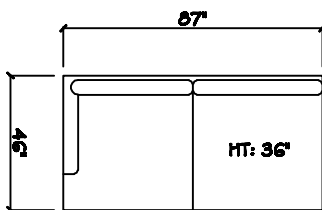

# John Michael Designs

9750 SERIES

Estate Sofa 2 Cushion

Sofa 2 Cushion

Chair

Swivel Chair

Chair 1/2

Swivel Chair 1/2

Chair 1/2 Chaise

1 - Arm Sofa (LAF or RAF)

1 - Arm Chair 1/2

Armless Sofa

1 - Arm Chaise (LAF or RAF)

Armless Chair 1/2

Corner

Dimensions are approximate with a variance of 1" to 3"