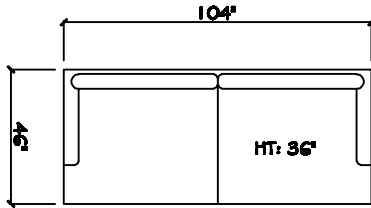

# John Michael Designs

9750 SERIES

Estate Sofa 2 Cushion

Sofa 2 Cushion

Chair

Swivel Chair

Chair 1/2

Swivel Chair 1/2

Chair 1/2 Chaise

1 - Arm Sofa (LAF or RAF)

1 - Arm Chair 1/2

Armless Sofa

1 - Arm Chaise (LAF or RAF)

Armless Chair 1/2

Corner

Dimensions are approximate with a variance of 1" to 3"