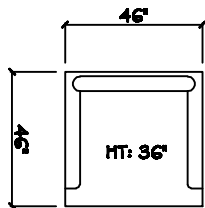

John Michael Designs

9780 Valentino

Estate Bench Sofa

Bench Sofa

Chair

Swivel Chair

Chair 1/2

Swivel Chair 1/2

Chair 1/2 Chaise

1 - Arm Estate Bench Sofa (LAF or RAF)

1 - Arm Bench Sofa (LAF or RAF)

1 - Arm Chair 1/2

1 - Arm Chaise (LAF or RAF)

Armless Bench Sofa

Armless Chair 1/2

Corner

Dimensions are approximate with a variance of 1" to 3"