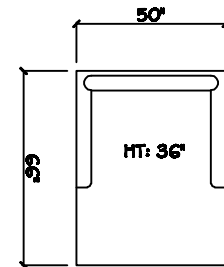

John Michael Designs

9780 Valentino

Estate Bench Sofa

Bench Sofa

Chair

Swivel Chair

Chair 1/2

Swivel Chair 1/2

Chair 1/2 Chaise

1 - Arm Estate Bench Sofa (LAF or RAF)

1 - Arm Bench Sofa (LAF or RAF)

1 - Arm Chair 1/2

1 - Arm Chaise (LAF or RAF)

Armless Bench Sofa

Armless Chair 1/2

Corner

Dimensions are approximate with a variance of 1" to 3"