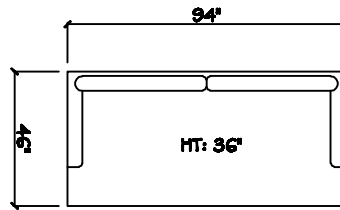

John Michael Designs

9780 Valentino

Estate Bench Sofa

Bench Sofa

Chair

Swivel Chair

Chair 1/2

Swivel Chair 1/2

Chair 1/2 Chaise

1 - Arm Estate Bench Sofa (LAF or RAF)

1 - Arm Bench Sofa (LAF or RAF)

1 - Arm Chair 1/2

1 - Arm Chaise (LAF or RAF)

Armless Bench Sofa

Armless Chair 1/2

Corner

Dimensions are approximate with a variance of 1" to 3"