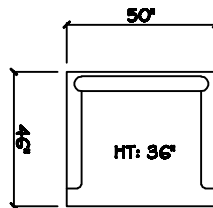

John Michael Designs

9780 Valentino

Estate Bench Sofa

Bench Sofa

Chair

Swivel Chair

Chair 1/2

Swivel Chair 1/2

Chair 1/2 Chaise

1 - Arm Estate Bench Sofa (LAF or RAF)

1 - Arm Bench Sofa (LAF or RAF)

1 - Arm Chair 1/2

1 - Arm Chaise (LAF or RAF)

Armless Bench Sofa

Armless Chair 1/2

Corner

Dimensions are approximate with a variance of 1" to 3"