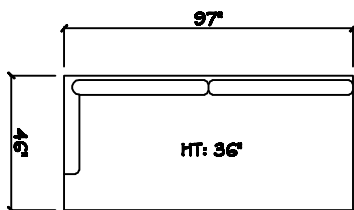

John Michael Designs

9780 Valentino

Estate Bench Sofa

Bench Sofa

Chair

Swivel Chair

Chair 1/2

Swivel Chair 1/2

Chair 1/2 Chaise

1 - Arm Estate Bench Sofa (LAF or RAF)

1 - Arm Bench Sofa (LAF or RAF)

1 - Arm Chair 1/2

1 - Arm Chaise (LAF or RAF)

Armless Bench Sofa

Armless Chair 1/2

Corner

Dimensions are approximate with a variance of 1" to 3"