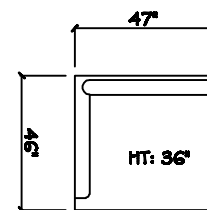

John Michael Designs

9780 Valentino

Estate Bench Sofa

Bench Sofa

Chair

Swivel Chair

Chair 1/2

Swivel Chair 1/2

Chair 1/2 Chaise

1 - Arm Estate Bench Sofa (LAF or RAF)

1 - Arm Bench Sofa (LAF or RAF)

1 - Arm Chair 1/2

1 - Arm Chaise (LAF or RAF)

Armless Bench Sofa

Armless Chair 1/2

Corner

Dimensions are approximate with a variance of 1" to 3"