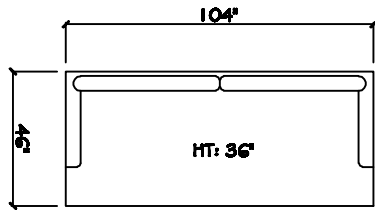

John Michael Designs

9780 Valentino

Estate Bench Sofa

Bench Sofa

Chair

Swivel Chair

Chair 1/2

Swivel Chair 1/2

Chair 1/2 Chaise

1 - Arm Estate Bench Sofa (LAF or RAF)

1 - Arm Bench Sofa (LAF or RAF)

1 - Arm Chair 1/2

1 - Arm Chaise (LAF or RAF)

Armless Bench Sofa

Armless Chair 1/2

Corner

Dimensions are approximate with a variance of 1" to 3"