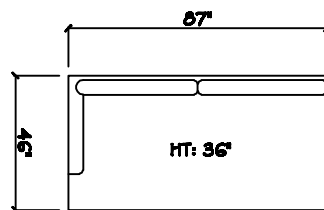

John Michael Designs

9780 Valentino

Estate Bench Sofa

Bench Sofa

Chair

Swivel Chair

Chair 1/2

Swivel Chair 1/2

Chair 1/2 Chaise

1 - Arm Estate Bench Sofa (LAF or RAF)

1 - Arm Bench Sofa (LAF or RAF)

1 - Arm Chair 1/2

1 - Arm Chaise (LAF or RAF)

Armless Bench Sofa

Armless Chair 1/2

Corner

Dimensions are approximate with a variance of 1" to 3"