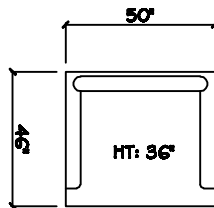

John Michael Designs

9780 Valentino

Estate Bench Sofa

Bench Sofa

Chair

Swivel Chair

Chair 1/2

Swivel Chair 1/2

Chair 1/2 Chaise

1 - Arm Estate Bench Sofa (LAF or RAF)

1 - Arm Bench Sofa (LAF or RAF)

1 - Arm Chair 1/2

1 - Arm Chaise (LAF or RAF)

Armless Bench Sofa

Armless Chair 1/2

Corner

Dimensions are approximate with a variance of 1" to 3"