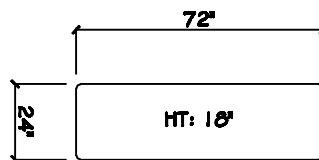

John Michael  
Designs

COCKTAIL OTTOMAN

44 x 33 Rectangular Ottoman

60 x 36 Rectangular Ottoman

60 x 24 Rectangular Ottoman

72 x 48 Rectangular Ottoman

72 x 24 Rectangular Ottoman

82 x 24 Rectangular Ottoman

44 x 44 Square Ottoman

48 x 48 Square Ottoman

54 x 54 Square Ottoman

Dimensions are approximate with a variance of 1" to 3"