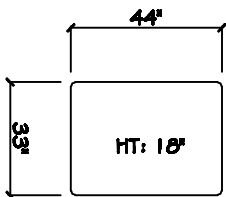

John Michael  
Designs

COCKTAIL OTTOMAN

44 x 33 Rectangular Ottoman

60 x 36 Rectangular Ottoman

60 x 24 Rectangular Ottoman

72 x 48 Rectangular Ottoman

72 x 24 Rectangular Ottoman

82 x 24 Rectangular Ottoman

44 x 44 Square Ottoman

48 x 48 Square Ottoman

54 x 54 Square Ottoman

Dimensions are approximate with a variance of 1" to 3"