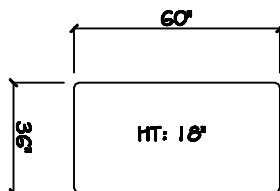

John Michael  
Designs

COCKTAIL OTTOMAN

44 x 33 Rectangular Ottoman

60 x 36 Rectangular Ottoman

60 x 24 Rectangular Ottoman

72 x 48 Rectangular Ottoman

72 x 24 Rectangular Ottoman

82 x 24 Rectangular Ottoman

44 x 44 Square Ottoman

48 x 48 Square Ottoman

54 x 54 Square Ottoman

Dimensions are approximate with a variance of 1" to 3"