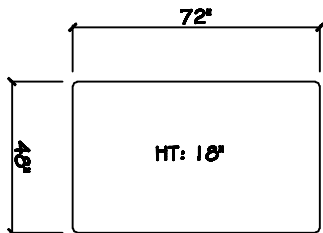

John Michael  
Designs

COCKTAIL OTTOMAN

44 x 33 Rectangular Ottoman

60 x 36 Rectangular Ottoman

60 x 24 Rectangular Ottoman

72 x 48 Rectangular Ottoman

72 x 24 Rectangular Ottoman

82 x 24 Rectangular Ottoman

44 x 44 Square Ottoman

48 x 48 Square Ottoman

54 x 54 Square Ottoman

Dimensions are approximate with a variance of 1" to 3"