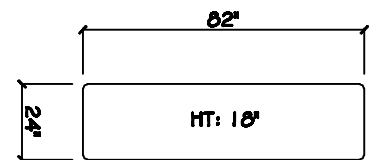

John Michael  
Designs

COCKTAIL OTTOMAN

44 x 33 Rectangular Ottoman

60 x 36 Rectangular Ottoman

60 x 24 Rectangular Ottoman

72 x 48 Rectangular Ottoman

72 x 24 Rectangular Ottoman

82 x 24 Rectangular Ottoman

44 x 44 Square Ottoman

48 x 48 Square Ottoman

54 x 54 Square Ottoman

Dimensions are approximate with a variance of 1" to 3"