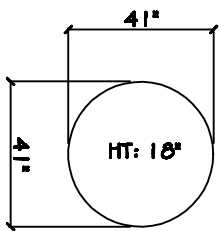

John Michael
Designs

ROUND W/ CASTERS OTTOMAN

41 x 41 Round Ottoman

44 x 44 Round Ottoman

48 x 48 Round Ottoman

Dimensions are approximate with a variance of 1\" to 3\"