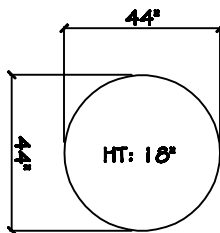

John Michael
Designs

ROUND W/ CASTERS OTTOMAN

41 x 41 Round Ottoman

44 x 44 Round Ottoman

48 x 48 Round Ottoman

Dimensions are approximate with a variance of 1\" to 3\"