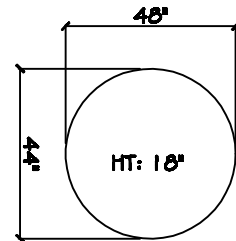

John Michael
Designs

ROUND W/ CASTERS OTTOMAN

41 x 41 Round Ottoman

44 x 44 Round Ottoman

48 x 48 Round Ottoman

Dimensions are approximate with a variance of 1\" to 3\"