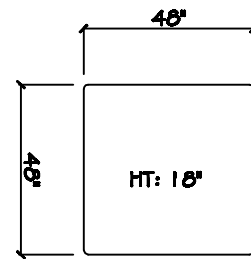

John Michael
Designs

TUFTED OTTOMAN

40 x 40 Square Ottoman

46 x 46 Square Ottoman

52 x 52 Square Ottoman

48 x 34 Rectangular Ottoman

56 x 38 Rectangular Ottoman

Dimensions are approximate with a variance of 1" to 3"