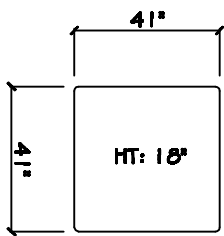

John Michael
Designs

TUFTED OTTOMAN

40 x 40 Square Ottoman

46 x 46 Square Ottoman

52 x 52 Square Ottoman

48 x 34 Rectangular Ottoman

56 x 38 Rectangular Ottoman

Dimensions are approximate with a variance of 1" to 3"