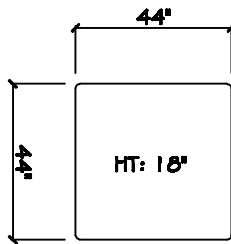

John Michael
Designs

TUFTED OTTOMAN

40 x 40 Square Ottoman

46 x 46 Square Ottoman

52 x 52 Square Ottoman

48 x 34 Rectangular Ottoman

56 x 38 Rectangular Ottoman

Dimensions are approximate with a variance of 1" to 3"