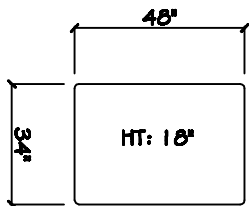

John Michael
Designs

TUFTED OTTOMAN

40 x 40 Square Ottoman

46 x 46 Square Ottoman

52 x 52 Square Ottoman

48 x 34 Rectangular Ottoman

56 x 38 Rectangular Ottoman

Dimensions are approximate with a variance of 1" to 3"