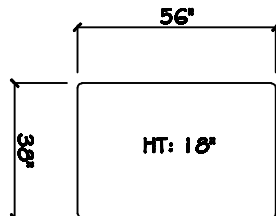

John Michael
Designs

TUFTED OTTOMAN

40 x 40 Square Ottoman

46 x 46 Square Ottoman

52 x 52 Square Ottoman

48 x 34 Rectangular Ottoman

56 x 38 Rectangular Ottoman

Dimensions are approximate with a variance of 1" to 3"